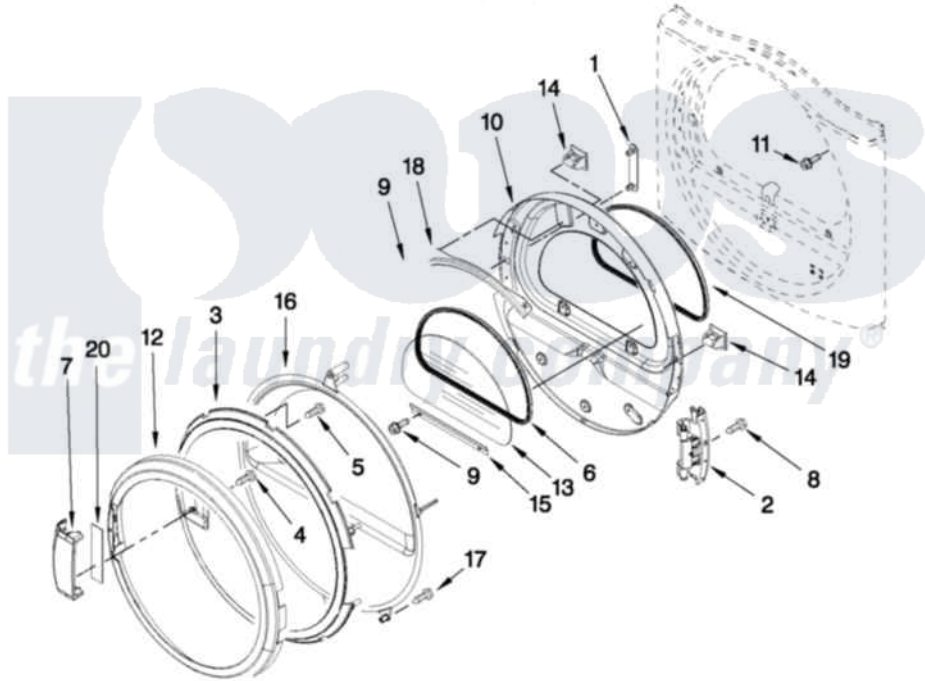

Maytag MDE22PRBYW0 04 - DOOR PARTS

DOOR PARTS FOR MODEL: MDE22PRBYW0 (WHITE)

W10273432

FOR ORDERING INFORMATION REFER TO PARTS PRICE LIST

8

Maytag [Commercial Maytag MDE22PRBYW0 Dryer Parts](#) Parts Diagram 04 - DOOR PARTS
Click on the part number to view part

Item	Original Part Number	Replaced By	Status	Part Description
1	W10256915			Label, Hinge Hole Cover
2	8578887			Door Hinge Assembly
3	W10137467			Assembly, Door Intermediate
4	9742177			Screw, 8-18 X .625
5	3400618			Screw, 6-19 X 3/8
6	8579663			Seal, Window
7	W10117477	W10112976		Handle, Door
8	W10159996			Screw, 10-24 X 25/64
9	3393258	3373329D		Screw
10	W10259900	W10164062		Door Assembly
11	355515			Screw, 8-18 X 11/16
12	W10112916			Door, Outer Ring
13	8565117	W10286878		Window
14	690081	279570		Latch
15	8519354			Retainer-Window
16	8580059			Door, Intermediate

17

[8534022](#)

Screw, 8-18 X 1/16

18

[8519356](#)

Retainer-Window

19

[W10163915](#)

Door Seal

20

[W10112927](#)

Pad, Door Handle