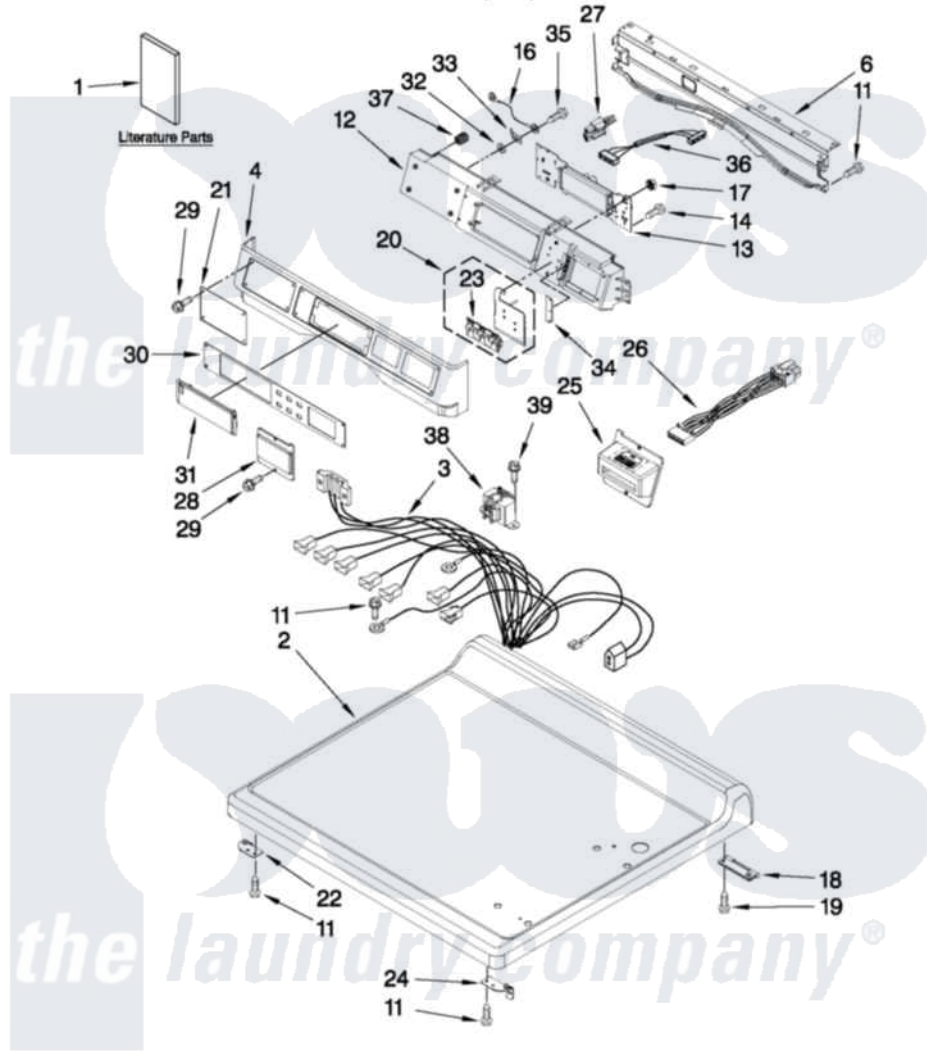

Maytag MDE22PRBZW0 01 - TOP AND CONSOLE PARTS

TOP AND CONSOLE PARTS

For Model: MDE22PRBZW0
(White)

FOR ORDERING INFORMATION REFER TO PARTS PRICE LIST

W10273434

2

Maytag [Commercial Maytag MDE22PRBZW0 Dryer Parts](#) Parts Diagram 01 - TOP AND CONSOLE PARTS

[Click on the part number to view part](#)

Item	Original Part Number	Replaced By	Status	Part Description
1	W10135154		Not Available	Installation Instructions
"	W10165325		Not Available	Installation Instructions, Card Reader
"	W10239200		Not Available	TECH SHEET
"	W10273434			Parts List
2	W10137410			Top
3	W10166306			Harness, Main
4	W10137459			Console
6	8565237			Bracket, Console
11	3390647	488729		Screw
12	W10137427			Console
13	W10166363			User-Interface Assembly
14	489136			Screw, 3-24 X 1/32
16	W10188087			Ground Wire Assembly
17	W10139046			Nut 6-32
18	8565018			Assembly, Hinge And Pin
19	342055	488627		Screw

20	W10135255		Assembly, Membrane Switch And Backer Plate
21	W10137461		Fascia-Dispenser
22	W10137445		Bracket - Top Panel, Left
23	W10131113		Push Button
24	W10137444		Bracket - Top Panel, Right
25	W10137454		Bezel, Card Reader
26	W10133304		Harness, Wiring Card Reader
27	W10133282		Switch, Jumper Service Vault
28	W10137477	W10213906	Cover, Card Reader
29	W10137457		Screw, 8-32 X 3/64
30	W10137439	W10334889	Fascia-Console
31	W10131114		Cover, Display
32	W10189075		Washer, Brass
33	3373818		Tab-Grounding
34	W10187276		Seal, Console
35	488234		Screw 8-32 X 1/4
36	W10166307		Harness, Communication
37	W10189313		Inserts
38	W10131839		Transformer 120 To 22.5 Vac
39	8533971	90767	Screw, 8A X 3/8 HeX Washer Head Tapping