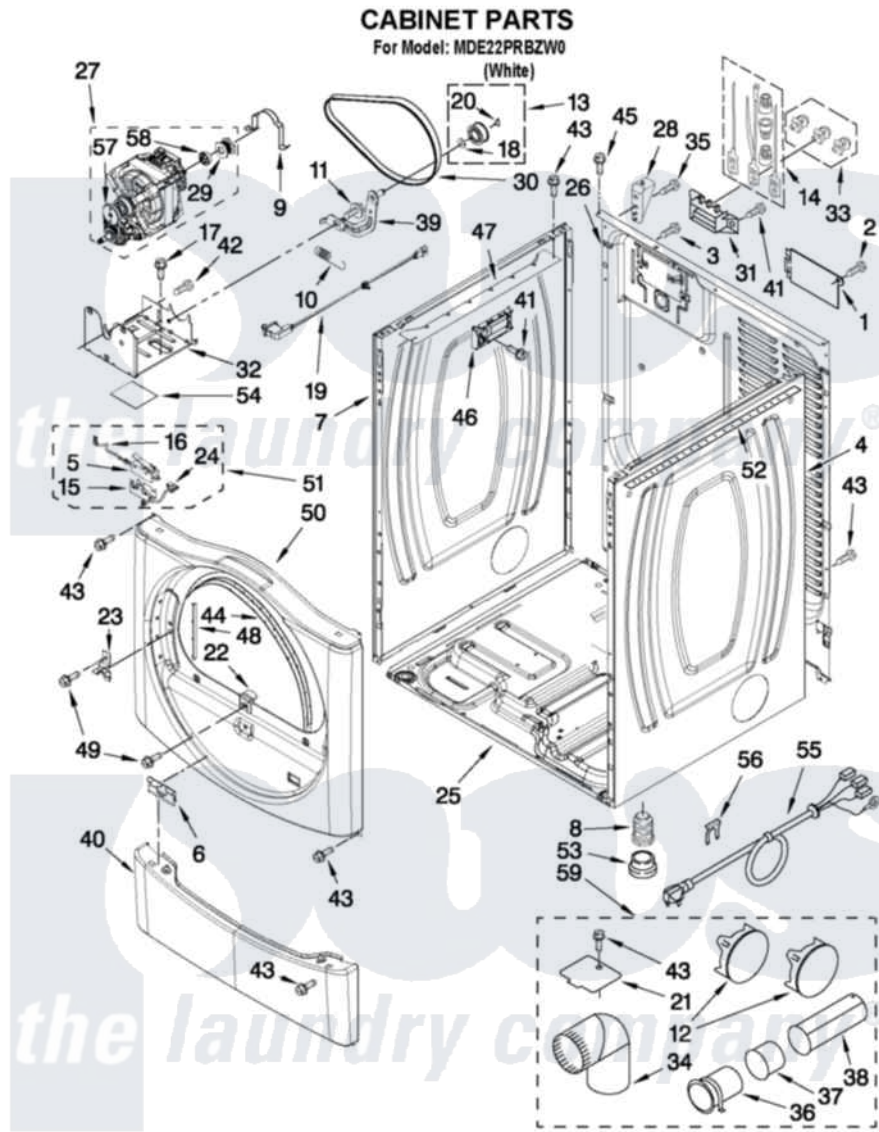

Maytag MDE22PRBZW0 02 - CABINET PARTS

W10273434

FOR ORDERING INFORMATION REFER TO PARTS PRICE LIST

4

Maytag Commercial Maytag MDE22PRBZW0 Dryer Parts Parts Diagram 02 - CABINET PARTS

[Click on the part number to view part](#)

Item	Original Part Number	Replaced By	Status	Part Description
1	8576583	W10119283		Cover, Terminal Block
2	3390814	90767		Screw, 8A X 3/8 HeX Washer Head Tapping
3	8533974	4331106		Screw, No.10-32 X 7/16
4	8565048			Panel, Side
5	8564010			Assembly, Switch And Actuator
6	8519459			Clip, Toe Panel
7	8565054			Panel, Side
8	3392100	49621		Feet-Leveling
NI	279810			Foot-Optional
9	660658			Clamp, Motor Mounting 343481 685441
10	3387374			Spring, Idler
11	3389420			Retainer-Idler 1/4-20 X 1/16
12	49252			Plug, Multivent
13	3388672	279640		Pulley-ldr