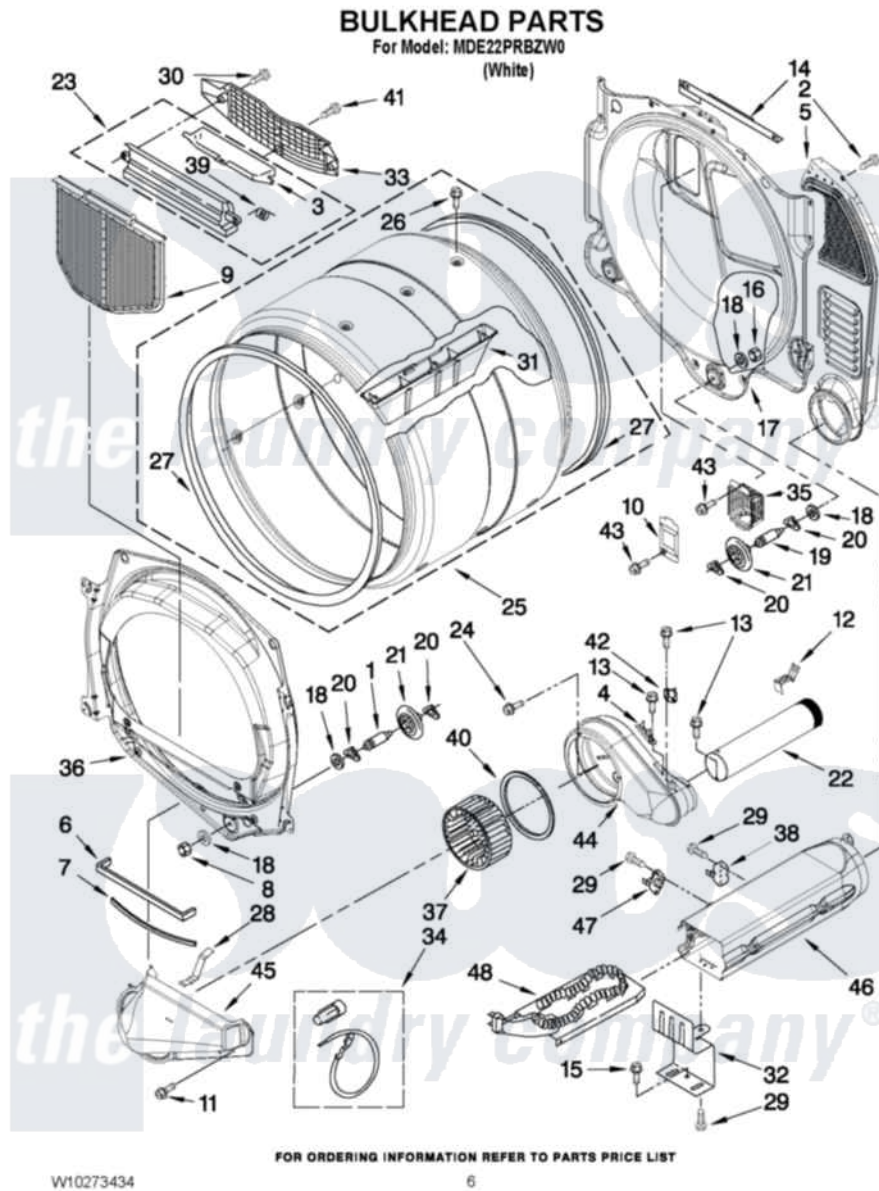

Maytag MDE22PRBZW0 03 - BULKHEAD PARTS

Maytag Commercial Maytag MDE22PRBZW0 Dryer Parts Parts Diagram 03 - BULKHEAD PARTS
 Click on the part number to view part

Item	Original Part Number	Replaced By	Status	Part Description
1	8575324	W10359271		Shaft, Drum Roller Threads
2	3390647	488729		Screw
3	W10181925			Door, Lint Screen
4	3392519			Thermal Limiter
5	697354	3387911		Duct-Air
6	697813			Seal, Outlet Housing
7	697814	697813		Seal, Outlet Housing
8	3934666	W10080210		Nut, 3/8 X 16
9	W10049370	W10120998		Screen
10	3402841	8532165		Lens, Drum Light
11	359625	487240		Screw, For Mtg. Service Capacitor
12	8572105			Retainer, Toe Panel
13	8533971	90767		Screw, 8A X 3/8 HeX Washer Head Tapping
14	8571651	W10118337		Bracket-Bulkhead Upper Mounting

15	693995		Screw, Hex Head
16	W10001120	W10080190	Nut, 3/8-16
17	W10080170		Bulkhead, Rear
18	3387459	W10080960	Washer, Support
19	8575325	W10359272	Shaft, Roller Drum Threads
20	690997		Washer, Thrust
21	8536973	W10314173	Support
22	8563728		Exhaust Pipe
23	W10181928		Outlet Housing Assembly
24	489463		Screw, 8-18 X 1/16
25	W10153420		Complete Drum Assembly
26	W10219342		Screw, Baffle Mounting
27	W10166807	280114	Seal
28	8066208		Clip-Exhaust
29	90767		Screw, 8A X 3/8 HeX Washer Head Tapping
30	3387230		Screw, 10-16 X 13/16
31	W10153409		Baffle, Drum
32	8066099		Bracket, Heater Box
33	W10181926		Grille, Outlet
34	279457		Wire Kit, Terminal
35	8578825		Bracket, Drum Light
36	8565061		Bulkhead, Front
37	W10168564	W10349492	Wheel, Blower
38	8318314	279973	Kit, Thermal Cut-Off
39	3394986		Spring, Lint Screen Door
40	697770		Seal, Cover Plate Blower Housing
41	695240	488729	Screw
42	8577274		Thermostat 295F
43	487909	488729	Screw
44	8544362	W10119255	Housing, Blower
45	8066168	W10128606	Duct-Lint
46	3392537		Box, Heater
47	3391914		Thermostat 295 F
48	W10157669		Element, Heater