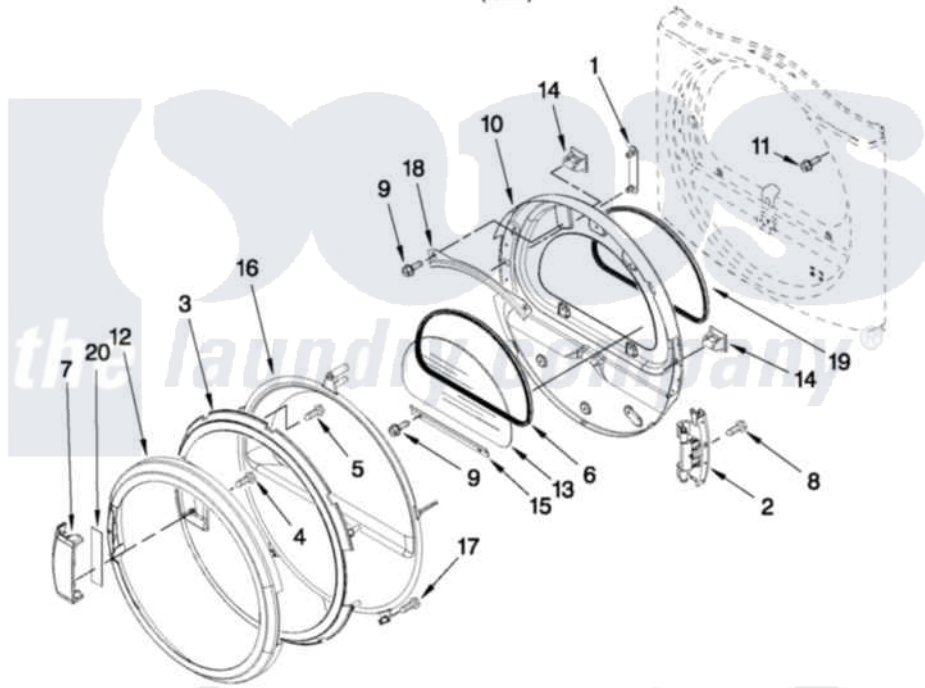

Maytag MDE22PRBZW0 04 - DOOR PARTS

DOOR PARTS

For Model: MDE22PRBZW0
(White)

FOR ORDERING INFORMATION REFER TO PARTS PRICE LIST

W10273434

8

Maytag [Commercial Maytag MDE22PRBZW0 Dryer Parts](#) Parts Diagram 04 - DOOR PARTS
Click on the part number to view part

Item	Original Part Number	Replaced By	Status	Part Description
1	W10256915			Label, Hinge Hole Cover
2	8578887			Door Hinge Assembly
3	W10137467			Assembly, Door Intermediate
4	9742177			Screw, 8-18 X .625
5	3400618			Screw, 6-19 X 3/8
6	8579663			Seal, Window
7	W10117477	W10112976		Handle, Door
8	W10159996			Screw, 10-24 X 25/64
9	3393258	3373329D		Screw
10	W10259900	W10164062		Door Assembly
11	355515			Screw, 8-18 X 11/16
12	W10112916			Door, Outer Ring
13	8565117	W10286878		Window
14	690081	279570		Latch
15	8519354			Retainer-Window
16	8580059			Door, Intermediate

17

[8534022](#)

Screw, 8-18 X 1/16

18

[8519356](#)

Retainer-Window

19

[W10163915](#)

Door Seal

20

[W10112927](#)

Pad, Door Handle