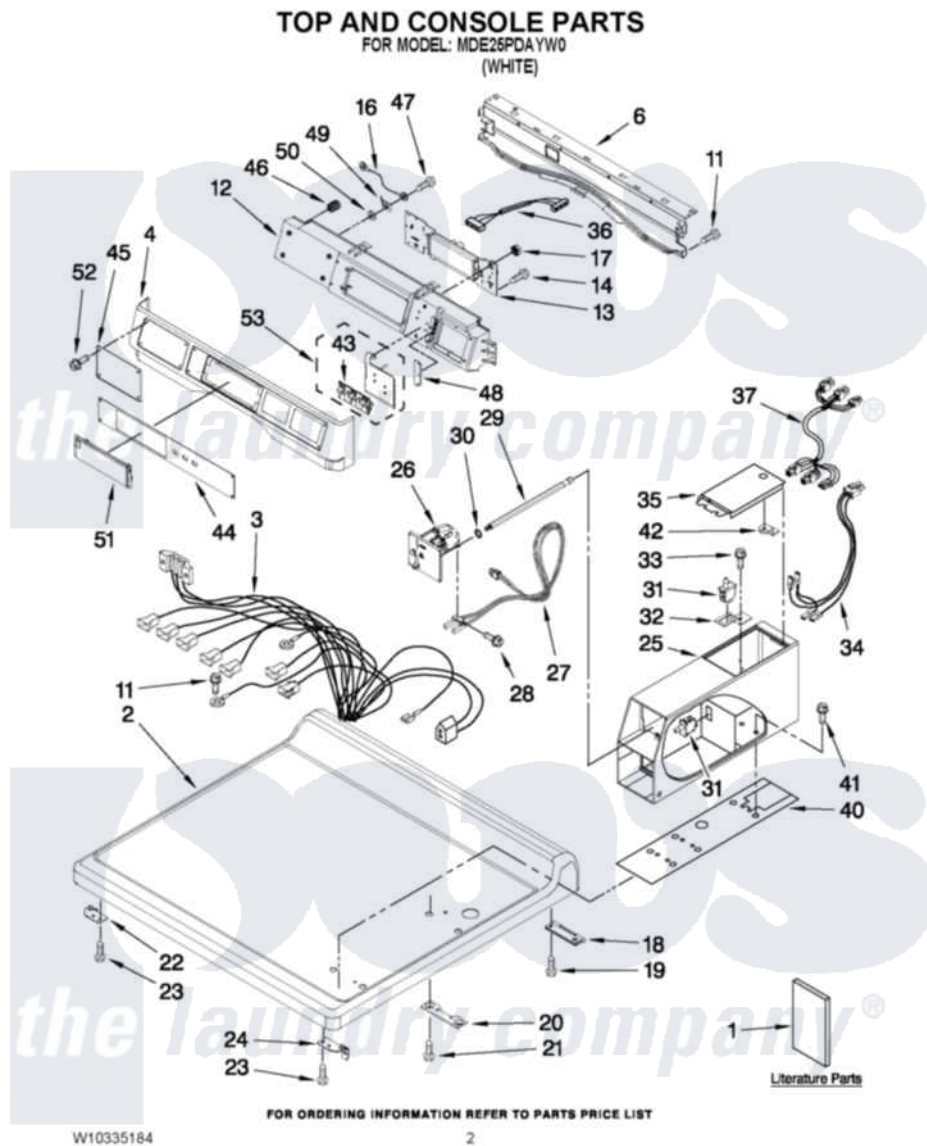

Maytag MDE25PDAYW0 01 - TOP AND CONSOLE PARTS

Maytag [Commercial Maytag MDE25PDAYW0 Dryer Parts](#) Parts Diagram 01 - TOP AND CONSOLE PARTS
Click on the part number to view part

Item	Original Part Number	Replaced By	Status	Part Description
1	W10135154		Not Available	Installation Instructions
"	W10239202		Not Available	TECH SHEET
"	W10335184			PARTS LIST
2	W10137411			Top
3	W10337043			Harness, Main
4	W10137459			Console
6	8565237			Bracket, Console
11	3390647	488729		Screw
12	W10137427			Console
13	W10166385			User-Interface Assembly
14	489136			Screw, 3-24 X 1/32
16	W10188087			Ground Wire Assembly
17	W10139046			Nut 6-32
18	8565018			Assembly, Hinge And Pin
19	342055	488627		Screw
20	3347825	3353813		Plate, Mounting

21	98445	Screw, 10-16 X 3/4
22	W10137445	Bracket - Top Panel, Left
23	3390647	488729 Screw
24	W10137444	Bracket - Top Panel, Right
25	W10171128	Meter Case
26	W10133242	Coin Drop Assembly
27	W10247389	Sensor
28	W10142655	Screw, 6-20 X 1.00
29	W10137319	Hex-Bar Bolt
30	W10068270	Washer, Lock
31	W10131838	Switch, Vault And Service Door
32	W10133508	Bracket, Service Switch
33	W10139210	Screw, 8-18 X 5/16
34	W10211244	Wire, Harness Service Switch
35	3351136	Service Door Assembly
36	W10166307	Harness, Communication
37	W10166308	Harness, Meter Case
40	W10137448	Cushion, Meter Case
41	3353994	Bolt, Meter Case Mounting
"	3349065	Bolt, Meter Case Mounting
42	W10156125	Cam-Lock
43	W10131113	Push Button
44	W10334888	Fascia-Console
45	W10137461	Fascia-Dispenser
46	W10189313	Inserts
47	488234	Screw 8-32 X 1/4
48	W10187276	Seal, Console
49	3373818	Tab-Grounding
50	W10189075	Washer, Brass
51	W10267645	Cover, Display
52	W10137457	Screw, 8-32 X 3/64
53	W10135255	Assembly, Membrane Switch And Backer Plate