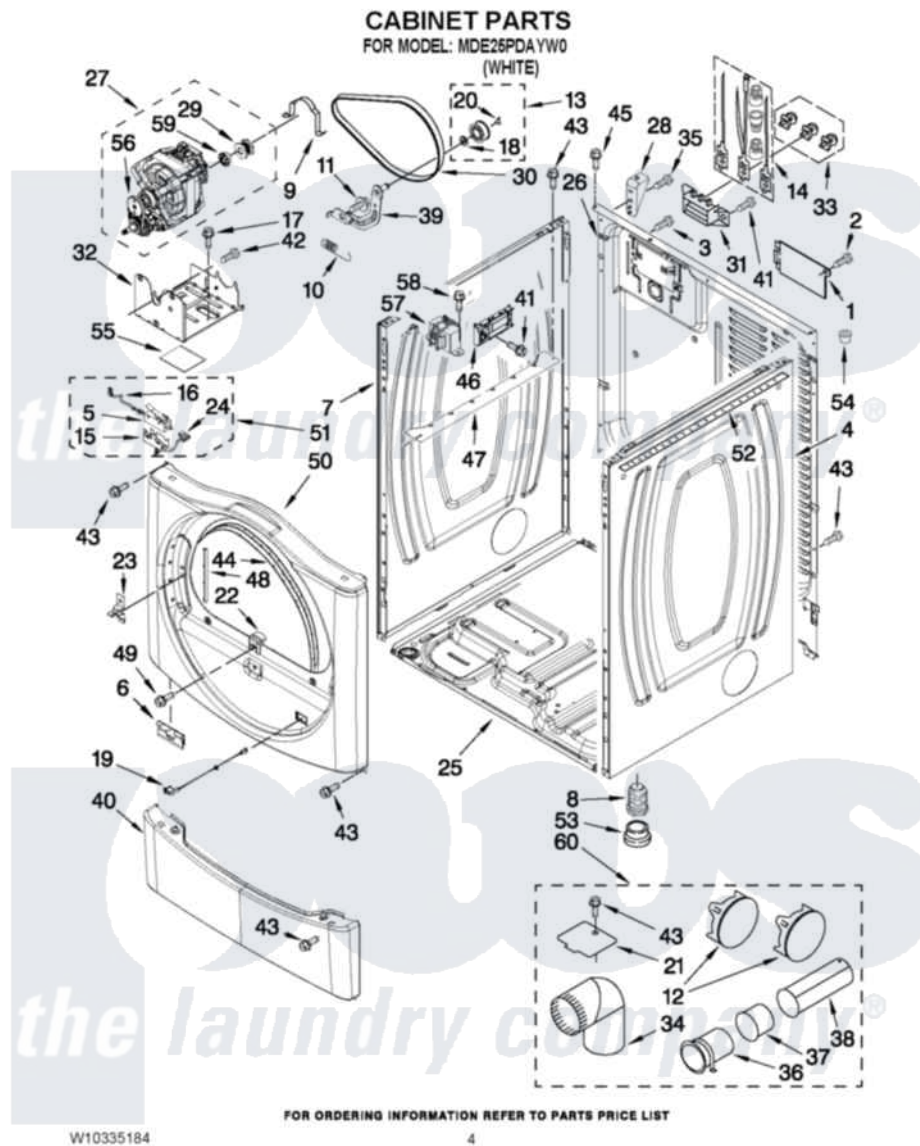

Maytag MDE25PDAYW0 02 - CABINET PARTS

Maytag [Commercial Maytag MDE25PDAYW0 Dryer Parts](#) Parts Diagram 02 - CABINET PARTS

[Click on the part number to view part](#)

Item	Original Part Number	Replaced By	Status	Part Description
1	W10286180	W10119283		Cover, Terminal Block
2	3390814	90767		Screw, 8A X 3/8 HeX Washer Head Tapping
3	8533974	4331106		Screw, No.10-32 X 7/16
4	8565048			Panel, Side
5	8564010			Assembly, Switch And Actuator
6	8519459			Clip, Toe Panel
7	8565054			Panel, Side
8	3392100	49621		Feet-Leveling
NI	279810			Foot-Optional
9	660658			Clamp, Motor Mounting 343481 685441
10	3387374			Spring, Idler
11	3389420			Retainer-Idler 1/4-20 X 1/16
12	697750	W10470674		Dryer Exhaust Kit
13	3388672	279640		Pulley-ldr