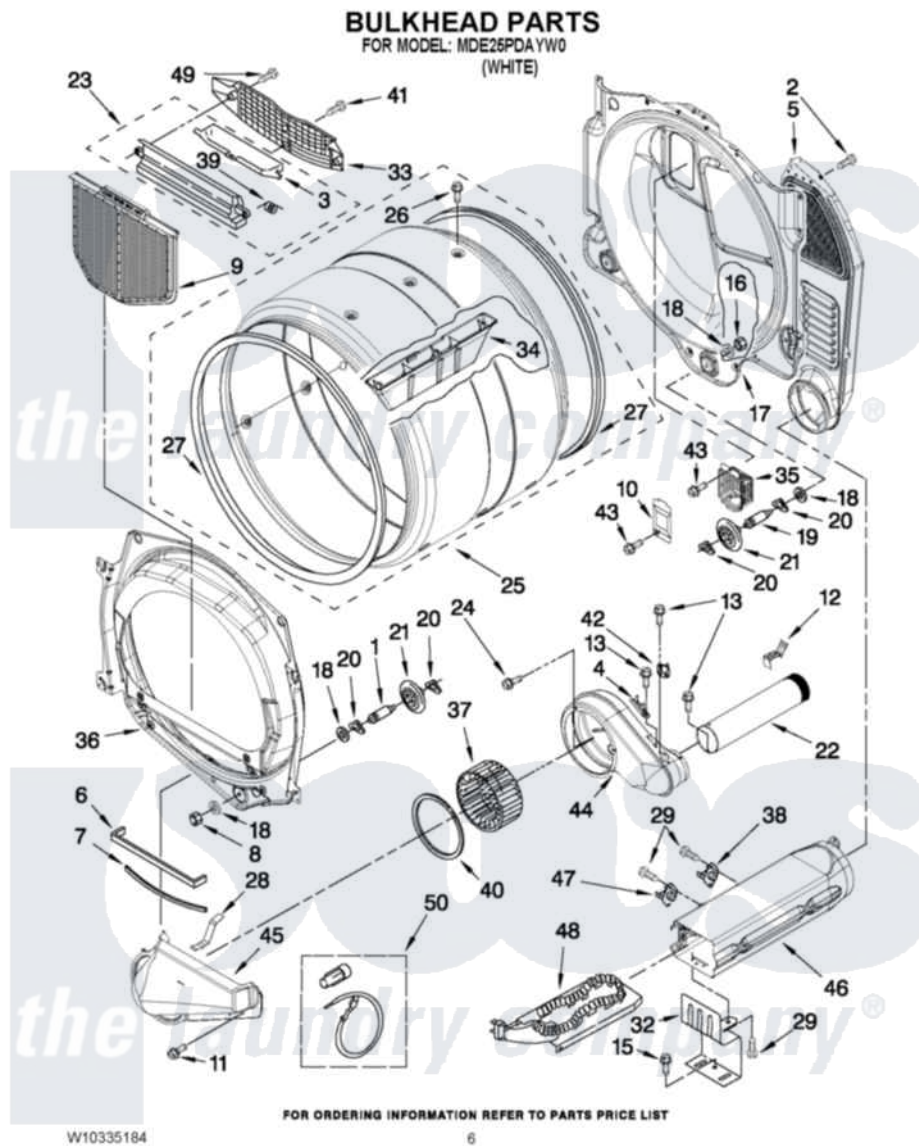

Maytag MDE25PDAYW0 03 - BULKHEAD PARTS

Maytag Commercial Maytag MDE25PDAYW0 Dryer Parts Parts Diagram 03 - BULKHEAD PARTS
 Click on the part number to view part

Item	Original Part Number	Replaced By	Status	Part Description
1	8575324	W10359271		Shaft, Drum Roller Threads
2	3390647	488729		Screw
3	W10153413			Door, Lint Screen
4	3392519			Thermal Limiter
5	697354	3387911		Duct-Air
6	697813			Seal, Outlet Housing
7	697814	697813		Seal, Outlet Housing
8	3934666	W10080210		Nut, 3/8 X 16
9	W10049370	W10120998		Screen
10	3402841	8532165		Lens, Drum Light
11	359625	487240		Screw, For Mtg. Service Capacitor
12	8572105			Retainer, Toe Panel
13	8533971	90767		Screw, 8A X 3/8 HeX Washer Head Tapping
15	693995			Screw, Hex Head
16	W10001120	W10080190		Nut, 3/8-16

17	W10080170		Bulkhead, Rear
18	3387459	W10080960	Washer, Support
19	8575325	W10359272	Shaft, Roller Drum Threads
20	690997		Washer, Thrust
21	W10314171		Roller, Support Assembly
22	8563728		Exhaust Pipe
23	W10153423		Outlet Grille, Housing Assembly
24	489463		Screw, 8-18 X 1/16
25	W10153420		Complete Drum Assembly
26	W10219342		Screw, Baffle Mounting
27	W10166807	280114	Seal
28	8066208		Clip-Exhaust
29	90767		Screw, 8A X 3/8 HeX Washer Head Tapping
32	8066099		Bracket, Heater Box
33	W10153412		Grille, Outlet
34	W10153409		Baffle, Drum
35	8578825		Bracket, Drum Light
36	8565061		Bulkhead, Front
37	W10349492		Wheel, Blower
38	8318314	279973	Kit, Thermal Cut-Off
39	3394986		Spring, Lint Screen Door
40	697770		Seal, Cover Plate Blower Housing
41	695240	488729	Screw
42	8577274		Thermostat 295F
43	487909	488729	Screw
44	8544362	W10119255	Housing, Blower
45	8066168	W10128606	Duct-Lint
46	3392537		Box, Heater
47	3391914		Thermostat 295 F
48	3387748		Element, Heater
49	3387230		Screw, 10-16 X 13/16
50	279457		Wire Kit, Terminal