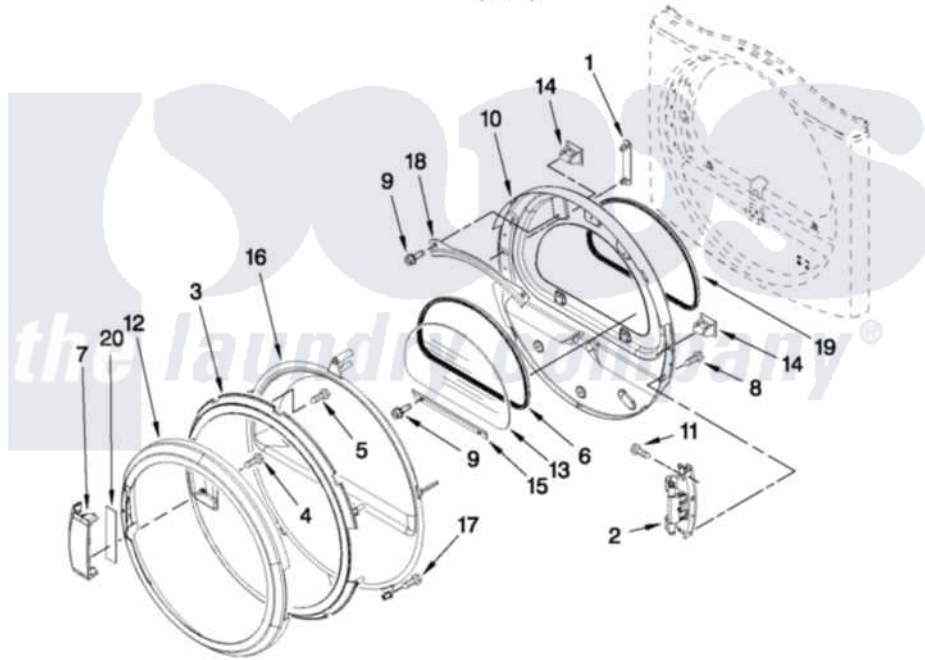

Maytag MDE25PDAYW0 04 - DOOR PARTS

DOOR PARTS FOR MODEL: MDE25PDAYW0 (WHITE)

FOR ORDERING INFORMATION REFER TO PARTS PRICE LIST

W10335184

8

Maytag [Commercial Maytag MDE25PDAYW0 Dryer Parts](#) Parts Diagram 04 - DOOR PARTS
Click on the part number to view part

Item	Original Part Number	Replaced By	Status	Part Description
1	8565119			Label, Hinge Hole Cover
2	W10198424			Door Hinge Assembly
3	W10137467			Assembly, Door Intermediate
4	9742177			Screw, 8-18 X .625
5	3400618			Screw, 6-19 X 3/8
6	8579663			Seal, Window
7	W10117477	W10112976		Handle, Door
8	W10159996			Screw, 10-24 X 25/64
9	3393258	3373329D		Screw
10	W10164062			Door Assembly
11	355515			Screw, 8-18 X 11/16
12	W10198431			Door, Outer Ring
13	W10286878			Window
14	690081	279570		Latch
15	8519354			Retainer-Window
16	8580059			Door, Intermediate

17

[8534022](#)

Screw, 8-18 X 1/16

18

[8519356](#)

Retainer-Window

19

[W10163915](#)

Door Seal

20

[W10112927](#)

Pad, Door Handle