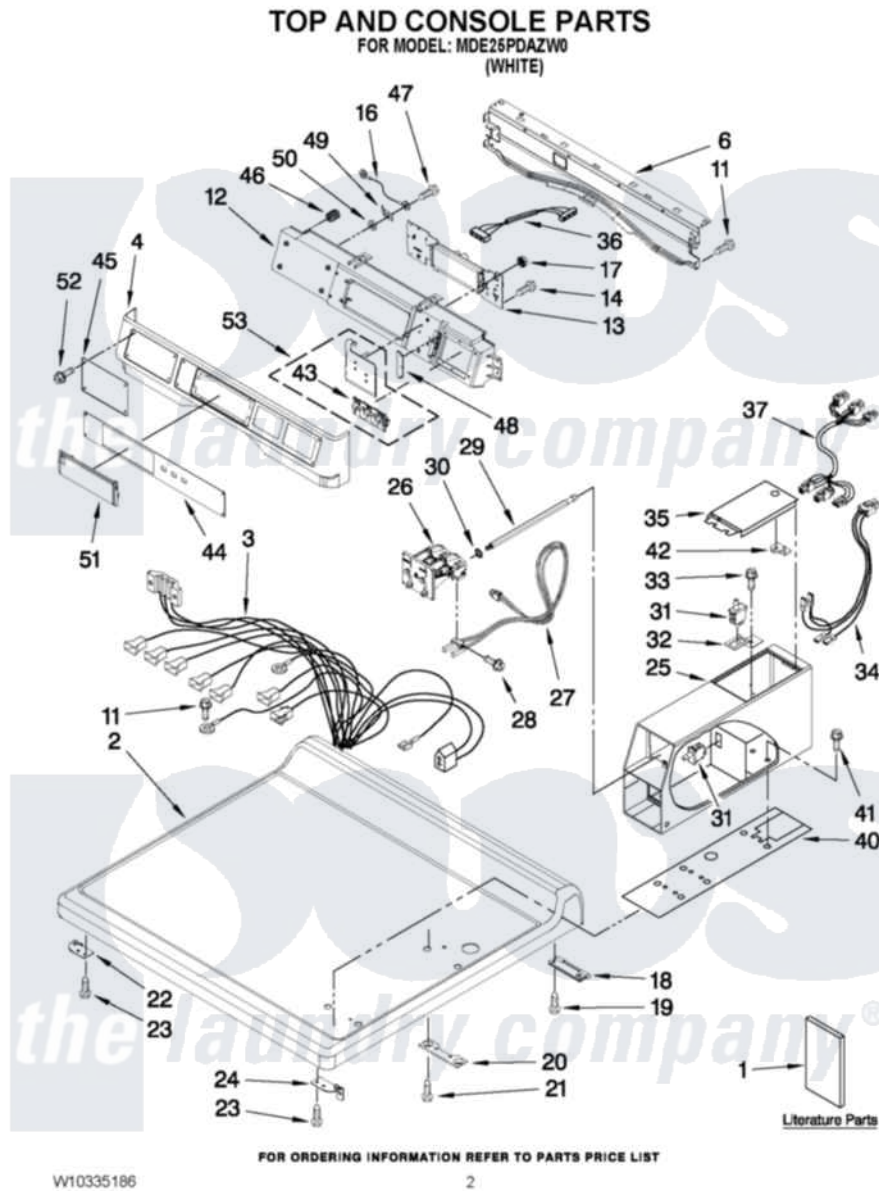

Maytag MDE25PDAZW0 01 - TOP AND CONSOLE PARTS

Maytag [Commercial Maytag MDE25PDAZW0 Dryer Parts](#) Parts Diagram 01 - TOP AND CONSOLE PARTS
Click on the part number to view part

Item	Original Part Number	Replaced By	Status	Part Description
1	W10135154		Not Available	Installation Instructions
"	W10239202		Not Available	TECH SHEET
"	W10335186			PARTS LIST
2	W10137411			Top
3	W10349748			Harness, Main
4	W10137459			Console
6	8565237			Bracket, Console
11	3390647	488729		Screw
12	W10137427			Console
13	W10166385			User-Interface Assembly
14	489136			Screw, 3-24 X 1/32
16	W10188087			Ground Wire Assembly
17	W10139046			Nut 6-32
18	8565018			Assembly, Hinge And Pin
19	342055	488627		Screw
20	3347825	3353813		Plate, Mounting

21	98445	Screw, 10-16 X 3/4
22	W10137445	Bracket - Top Panel, Left
23	3390647	488729 Screw
24	W10137444	Bracket - Top Panel, Right
25	W10171128	Meter Case
26	W10133245	Dual Coin Drop Assembly
27	W10247389	Sensor
"	W10247388	Coin Optic Sensor Assembly Coin 2
28	W10142655	Screw, 6-20 X 1.00
29	W10137319	Hex-Bar Bolt
30	W10068270	Washer, Lock
31	W10131838	Switch, Vault And Service Door
32	W10133508	Bracket, Service Switch
33	W10139210	Screw, 8-18 X 5/16
34	W10211244	Wire, Harness Service Switch
35	3351136	Service Door Assembly
36	W10166307	Harness, Communication
37	W10166308	Harness, Meter Case
40	W10137448	Cushion, Meter Case
41	3353994	Bolt, Meter Case Mounting
"	3349065	Bolt, Meter Case Mounting
42	W10156125	Cam-Lock
43	W10131113	Push Button
44	W10334888	Fascia-Console
45	W10137461	Fascia-Dispenser
46	W10189313	Inserts
47	488234	Screw 8-32 X 1/4
48	W10187276	Seal, Console
49	3373818	Tab-Grounding
50	W10189075	Washer, Brass
51	W10267645	Cover, Display
52	W10137457	Screw, 8-32 X 3/64
53	W10135255	Assembly, Membrane Switch And Backer Plate