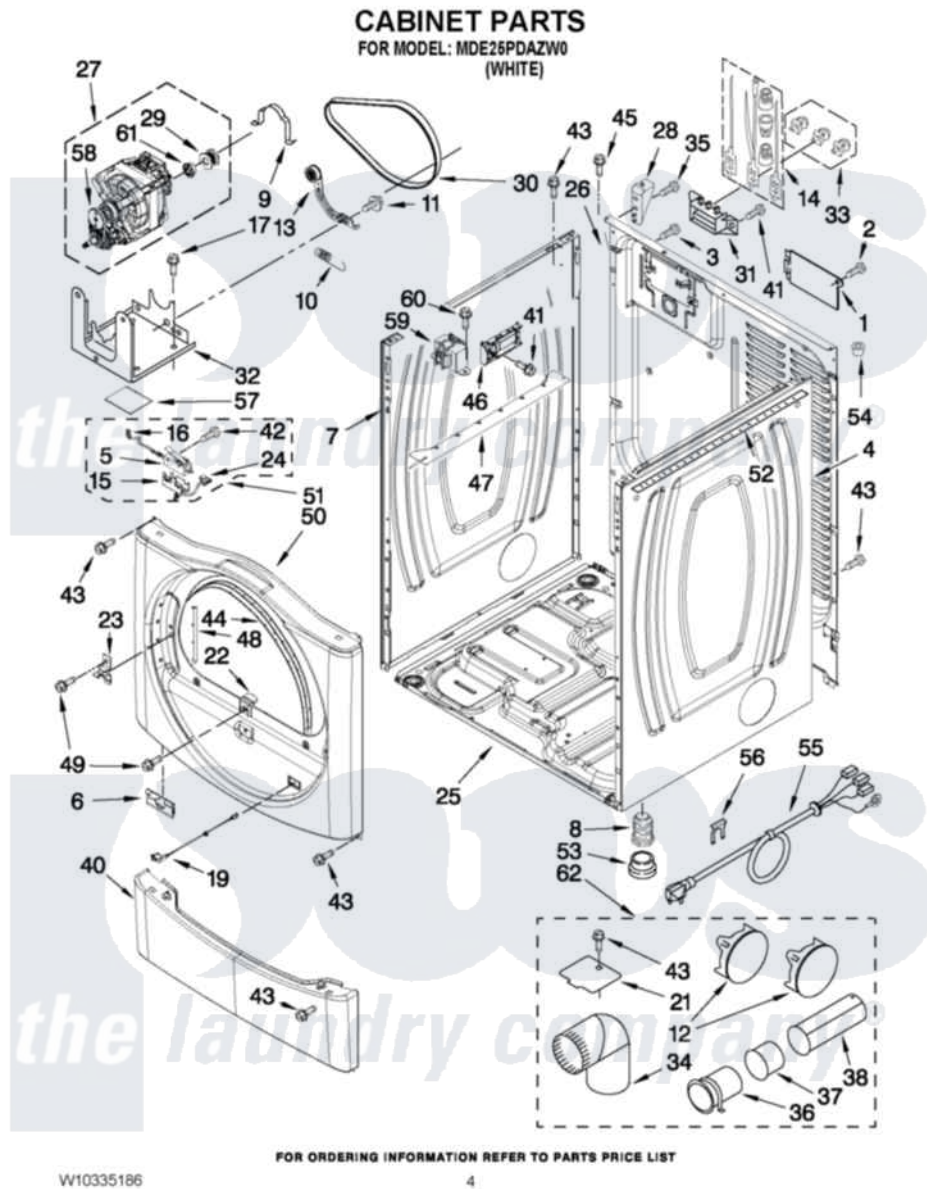

Maytag MDE25PDAZW0 02 - CABINET PARTS

Maytag [Commercial Maytag MDE25PDAZW0 Dryer Parts](#) Parts Diagram 02 - CABINET PARTS
Click on the part number to view part

Item	Original Part Number	Replaced By	Status	Part Description
1	W10286180	W10119283		Cover, Terminal Block
2	3390814	90767		Screw, 8A X 3/8 HeX Washer Head Tapping
3	8533974	4331106		Screw, No.10-32 X 7/16
4	8565048			Panel, Side
5	8564010			Assembly, Switch And Actuator
6	8519459			Clip, Toe Panel
7	8565054			Panel, Side
8	3392100	49621		Feet-Leveling
NI	279810			Foot-Optional
9	660658			Clamp, Motor Mounting 343481 685441
10	3387374			Spring, Idler
11	3389420			Retainer-Idler 1/4-20 X 1/16
12	697750	W10470674		Dryer Exhaust Kit
13	3388672	279640		Pulley-ldr