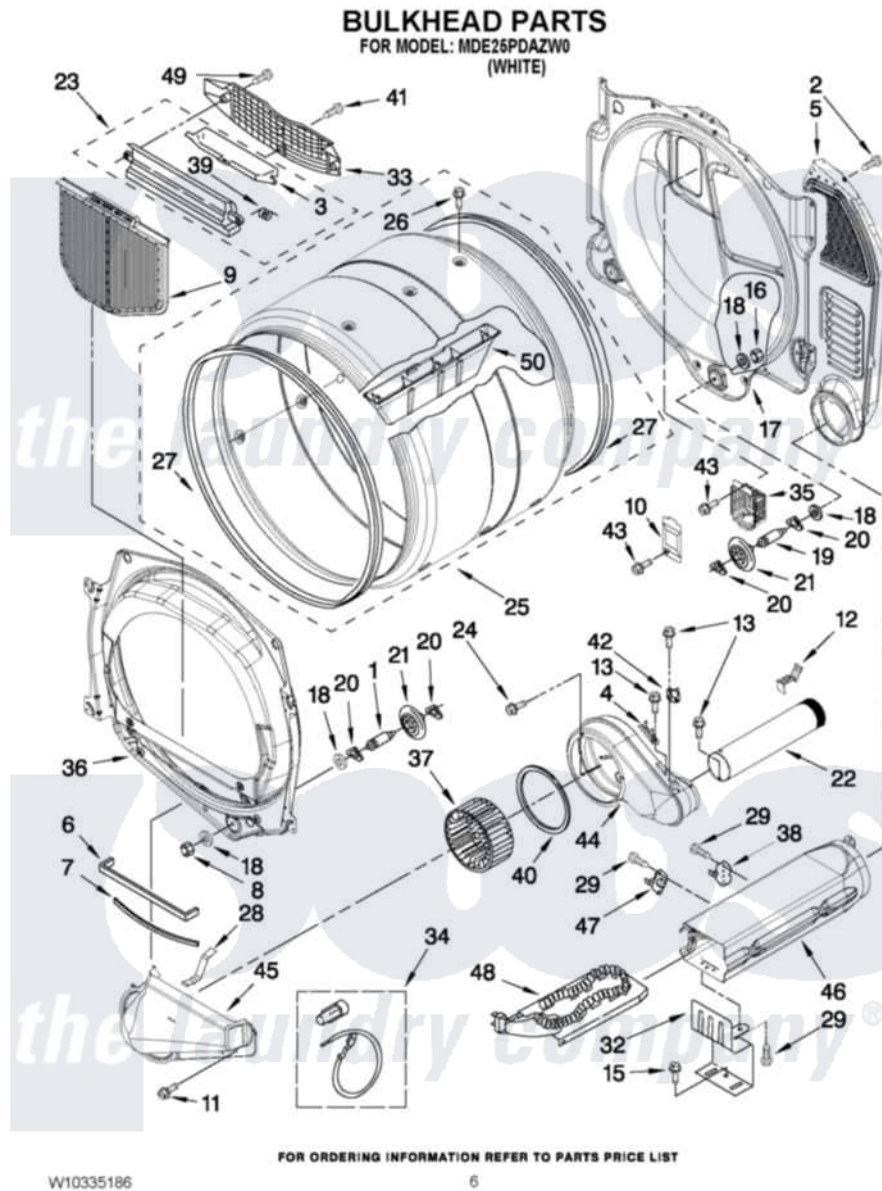

Maytag MDE25PDAZW0 03 - BULKHEAD PARTS

Maytag [Commercial Maytag MDE25PDAZW0 Dryer Parts](#) Parts Diagram 03 - BULKHEAD PARTS
Click on the part number to view part

Item	Original Part Number	Replaced By	Status	Part Description
1	W10359271			Shaft, Drum Roller Threads
2	3390647	488729		Screw
3	W10153413			Door, Lint Screen
4	3392519			Thermal Limiter
5	697354	3387911		Duct-Air
6	697813			Seal, Outlet Housing
7	697814	697813		Seal, Outlet Housing
8	3934666	W10080210		Nut, 3/8 X 16
9	W10049370	W10120998		Screen
10	3402841	8532165		Lens, Drum Light
11	359625	487240		Screw, For Mtg. Service Capacitor
12	8572105			Retainer, Toe Panel
13	8533971	90767		Screw, 8A X 3/8 HeX Washer Head Tapping
15	693995			Screw, Hex Head
16	W10001120	W10080190		Nut, 3/8-16

17	W10080170		Bulkhead, Rear
18	3387459	W10080960	Washer, Support
19	W10359272		Shaft, Roller Drum Threads
20	690997		Washer, Thrust
21	W10314171		Roller, Support Assembly
22	8563728		Exhaust Pipe
23	W10153423		Outlet Grille, Housing Assembly
24	489463		Screw, 8-18 X 1/16
25	W10153420		Complete Drum Assembly
26	W10219342		Screw, Baffle Mounting
27	W10166807	280114	Seal
28	8066208		Clip-Exhaust
29	90767		Screw, 8A X 3/8 HeX Washer Head Tapping
32	8066099		Bracket, Heater Box
33	W10153412		Grille, Outlet
34	279457		Wire Kit, Terminal
35	8578825		Bracket, Drum Light
36	8565061		Bulkhead, Front
37	W10349492		Wheel, Blower
38	8318314	279973	Kit, Thermal Cut-Off
39	3394986		Spring, Lint Screen Door
40	697770		Seal, Cover Plate Blower Housing
41	695240	488729	Screw
42	8577274		Thermostat 295F
43	487909	488729	Screw
44	8544362	W10119255	Housing, Blower
45	8066168	W10128606	Duct-Lint
46	3392537		Box, Heater
47	3391914		Thermostat 295 F
48	W10157669		Element, Heater
49	3387230		Screw, 10-16 X 13/16
50	W10153409		Baffle, Drum