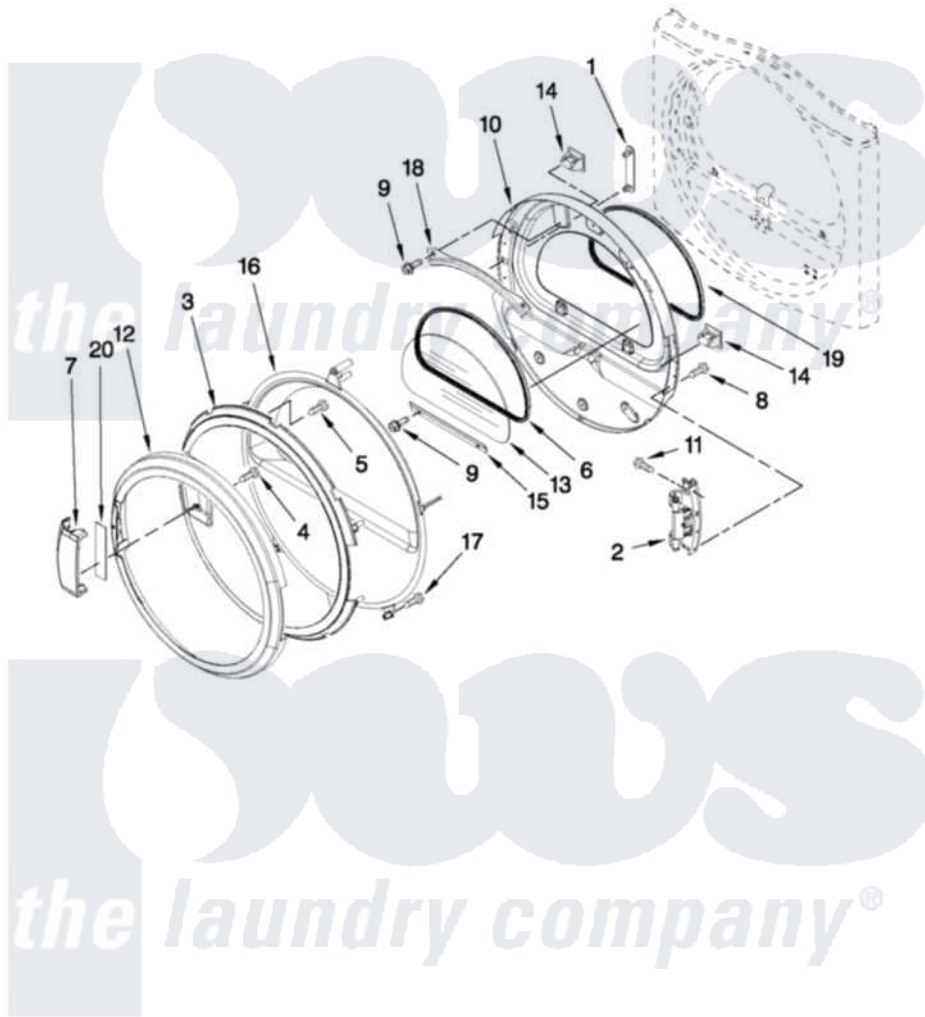

Maytag MDE25PDAZW0 04 - DOOR PARTS

DOOR PARTS FOR MODEL: MDE25PDAZW0 (WHITE)

FOR ORDERING INFORMATION REFER TO PARTS PRICE LIST

W10335186

8

Maytag [Commercial Maytag MDE25PDAZW0 Dryer Parts](#) Parts Diagram 04 - DOOR PARTS
Click on the part number to view part

Item	Original Part Number	Replaced By	Status	Part Description
1	8565119			Label, Hinge Hole Cover
2	W10198424			Door Hinge Assembly
3	W10137467			Assembly, Door Intermediate
4	9742177			Screw, 8-18 X .625
5	3400618			Screw, 6-19 X 3/8
6	8579663			Seal, Window
7	W10117477	W10112976		Handle, Door
8	W10159996			Screw, 10-24 X 25/64
9	3393258	3373329D		Screw
10	W10164062			Door Assembly
11	355515			Screw, 8-18 X 11/16
12	W10198431			Door, Outer Ring
13	W10286878			Window
14	690081	279570		Latch
15	8519354			Retainer-Window
16	8580059			Door, Intermediate

17

[8534022](#)

Screw, 8-18 X 1/16

18

[8519356](#)

Retainer-Window

19

[W10163915](#)

Door Seal

20

[W10112927](#)

Pad, Door Handle