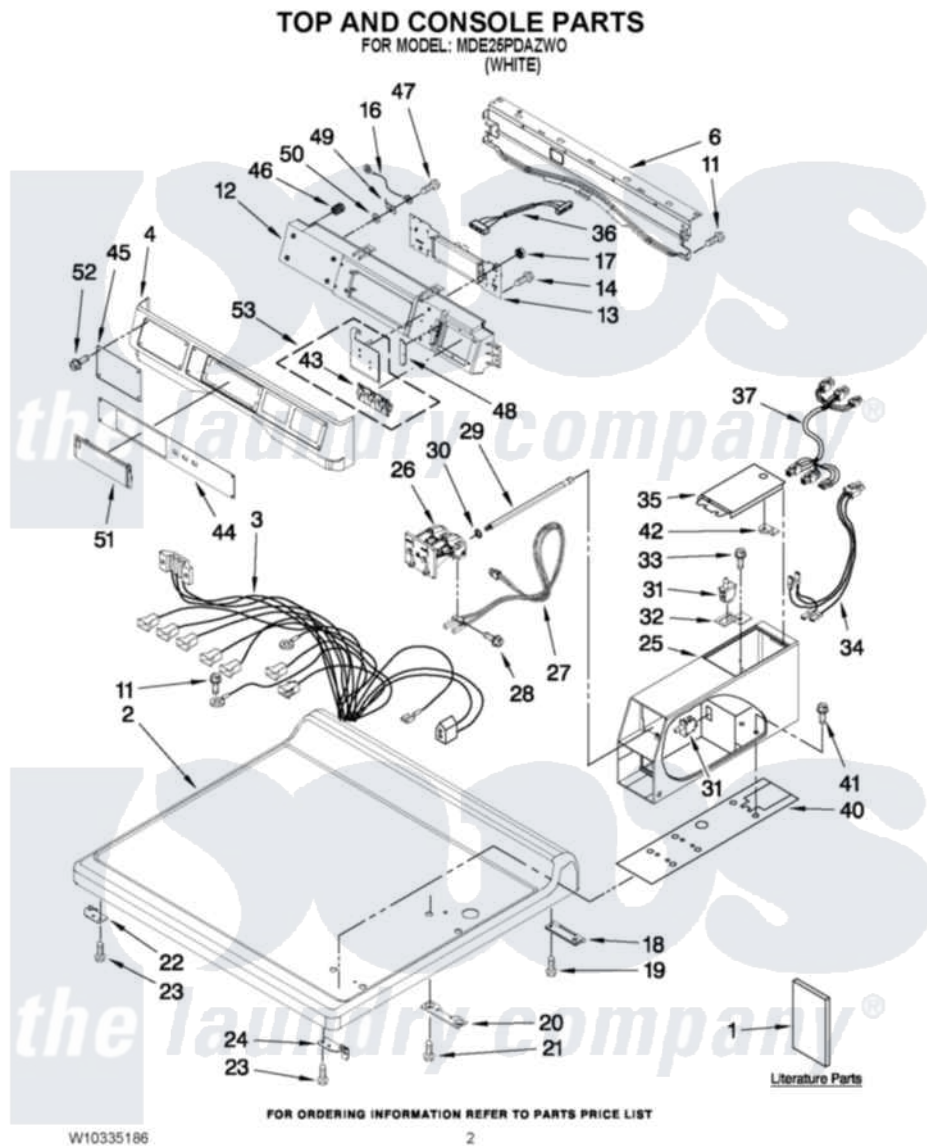

# Maytag MDE25PDAZWO 01 - TOP AND CONSOLE PARTS

Maytag [Commercial Maytag MDE25PDAZWO Dryer Parts](#) Parts Diagram 01 - TOP AND CONSOLE PARTS  
Click on the part number to view part

Item	Original Part Number	Replaced By	Status	Part Description
1	W10135154		Not Available	Installation Instructions
"	W10239202		Not Available	TECH SHEET
"	<a href="#">W10335186</a>			PARTS LIST
2	<a href="#">W10137411</a>			Top
3	<a href="#">W10349748</a>			Harness, Main
4	<a href="#">W10137459</a>			Console
6	<a href="#">8565237</a>			Bracket, Console
11	3390647	<a href="#">488729</a>		Screw
12	<a href="#">W10137427</a>			Console
13	<a href="#">W10166385</a>			User-Interface Assembly
14	<a href="#">489136</a>			Screw, 3-24 X 1/32
16	<a href="#">W10188087</a>			Ground Wire Assembly
17	<a href="#">W10139046</a>			Nut 6-32
18	<a href="#">8565018</a>			Assembly, Hinge And Pin
19	342055	<a href="#">488627</a>		Screw
20	3347825	<a href="#">3353813</a>		Plate, Mounting