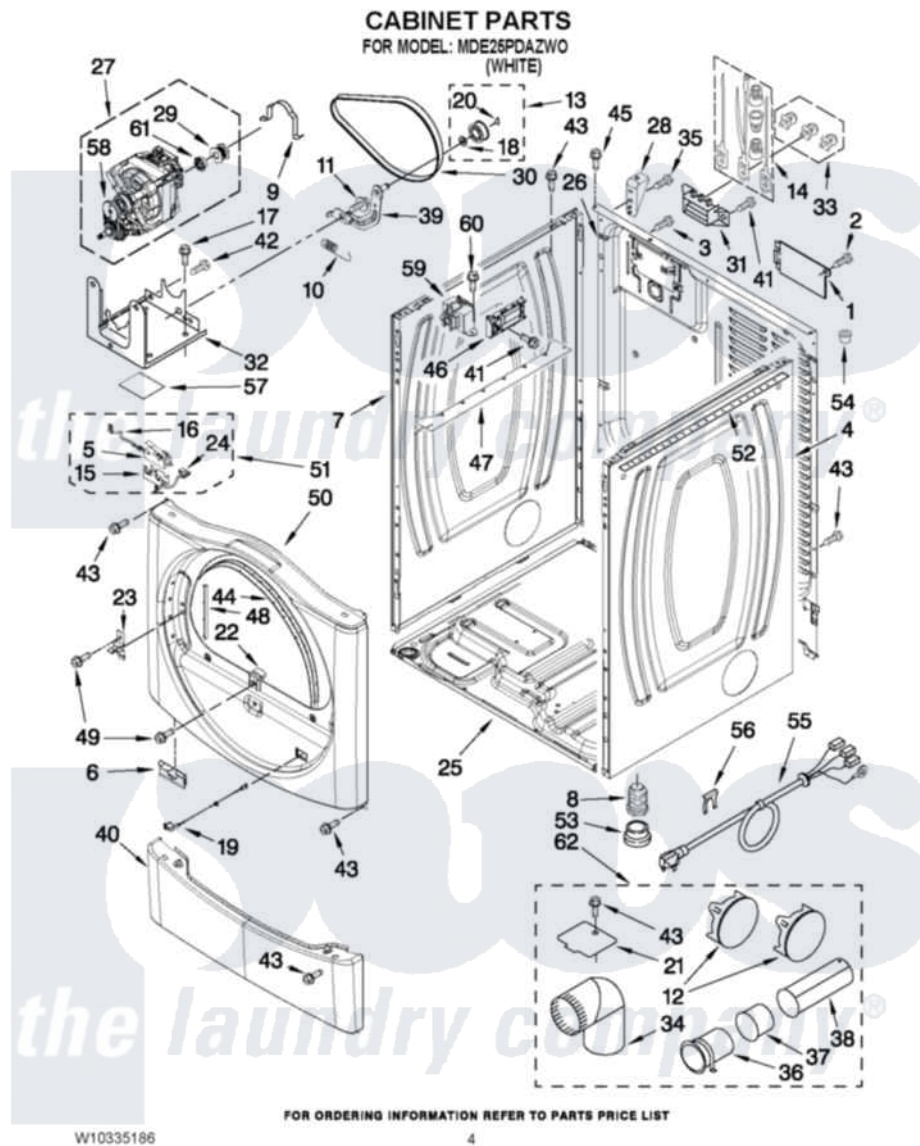

# Maytag MDE25PDAZWO 02 - CABINET PARTS

Maytag Commercial Maytag MDE25PDAZWO Dryer Parts Parts Diagram 02 - CABINET PARTS  
 Click on the part number to view part

Item	Original Part Number	Replaced By	Status	Part Description
1	W10286180	<a href="#">W10119283</a>		Cover, Terminal Block
2	3390814	<a href="#">90767</a>		Screw, 8A X 3/8 HeX Washer Head Tapping
3	8533974	<a href="#">4331106</a>		Screw, No.10-32 X 7/16
4	<a href="#">8565048</a>			Panel, Side
5	<a href="#">8564010</a>			Assembly, Switch And Actuator
6	<a href="#">8519459</a>			Clip, Toe Panel
7	<a href="#">8565054</a>			Panel, Side
8	3392100	<a href="#">49621</a>		Feet-Leveling
NI	<a href="#">279810</a>			Foot-Optional
9	<a href="#">660658</a>			Clamp, Motor Mounting 343481 685441
10	<a href="#">3387374</a>			Spring, Idler
11	<a href="#">3389420</a>			Retainer-Idler 1/4-20 X 1/16
12	697750	<a href="#">W10470674</a>		Dryer Exhaust Kit
13	3388672	<a href="#">279640</a>		Pulley-ldr