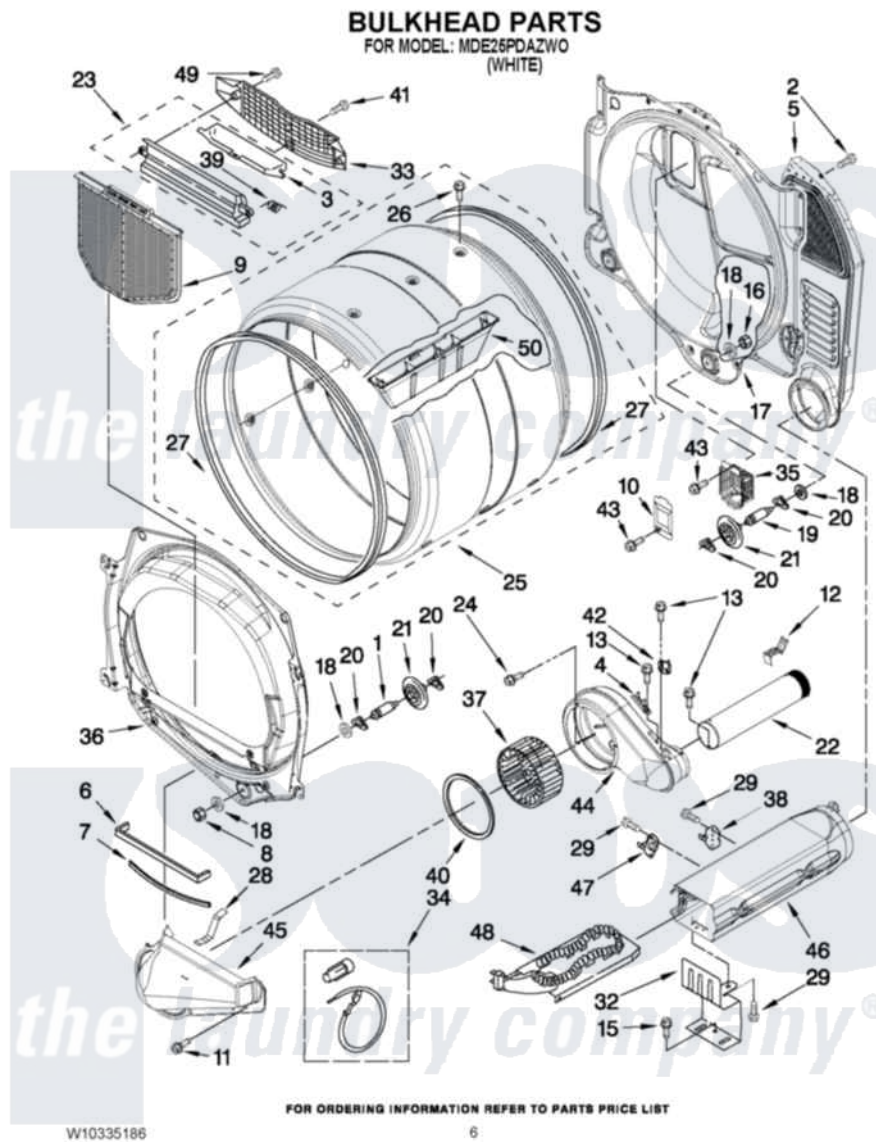

Maytag MDE25PDAZWO 03 - BULKHEAD PARTS

Maytag Commercial Maytag MDE25PDAZWO Dryer Parts Parts Diagram 03 - BULKHEAD PARTS
 Click on the part number to view part

Item	Original Part Number	Replaced By	Status	Part Description
1	8575324	W10359271		Shaft, Drum Roller Threads
2	3390647	488729		Screw
3	W10153413			Door, Lint Screen
4	3392519			Thermal Limiter
5	697354	3387911		Duct-Air
6	697813			Seal, Outlet Housing
7	697814	697813		Seal, Outlet Housing
8	3934666	W10080210		Nut, 3/8 X 16
9	W10049370	W10120998		Screen
10	3402841	8532165		Lens, Drum Light
11	359625	487240		Screw, For Mtg. Service Capacitor
12	8572105			Retainer, Toe Panel
13	8533971	90767		Screw, 8A X 3/8 HeX Washer Head Tapping
15	693995			Screw, Hex Head
16	W10001120	W10080190		Nut, 3/8-16

17	W10080170		Bulkhead, Rear
18	3387459	W10080960	Washer, Support
19	8575325	W10359272	Shaft, Roller Drum Threads
20	690997		Washer, Thrust
21	W10314171		Roller, Support Assembly
22	8563728		Exhaust Pipe
23	W10153423		Outlet Grille, Housing Assembly
24	489463		Screw, 8-18 X 1/16
25	W10153420		Complete Drum Assembly
26	W10219342		Screw, Baffle Mounting
27	W10166807	280114	Seal
28	8066208		Clip-Exhaust
29	90767		Screw, 8A X 3/8 HeX Washer Head Tapping
32	8066099		Bracket, Heater Box
33	W10153412		Grille, Outlet
34	279457		Wire Kit, Terminal
35	8578825		Bracket, Drum Light
36	8565061		Bulkhead, Front
37	W10168564	W10349492	Wheel, Blower
38	8318314	279973	Kit, Thermal Cut-Off
39	3394986		Spring, Lint Screen Door
40	697770		Seal, Cover Plate Blower Housing
41	695240	488729	Screw
42	8577274		Thermostat 295F
43	487909	488729	Screw
44	8544362	W10119255	Housing, Blower
45	8066168	W10128606	Duct-Lint
46	3392537		Box, Heater
47	3391914		Thermostat 295 F
48	W10157669		Element, Heater
49	3387230		Screw, 10-16 X 13/16
50	W10153409		Baffle, Drum