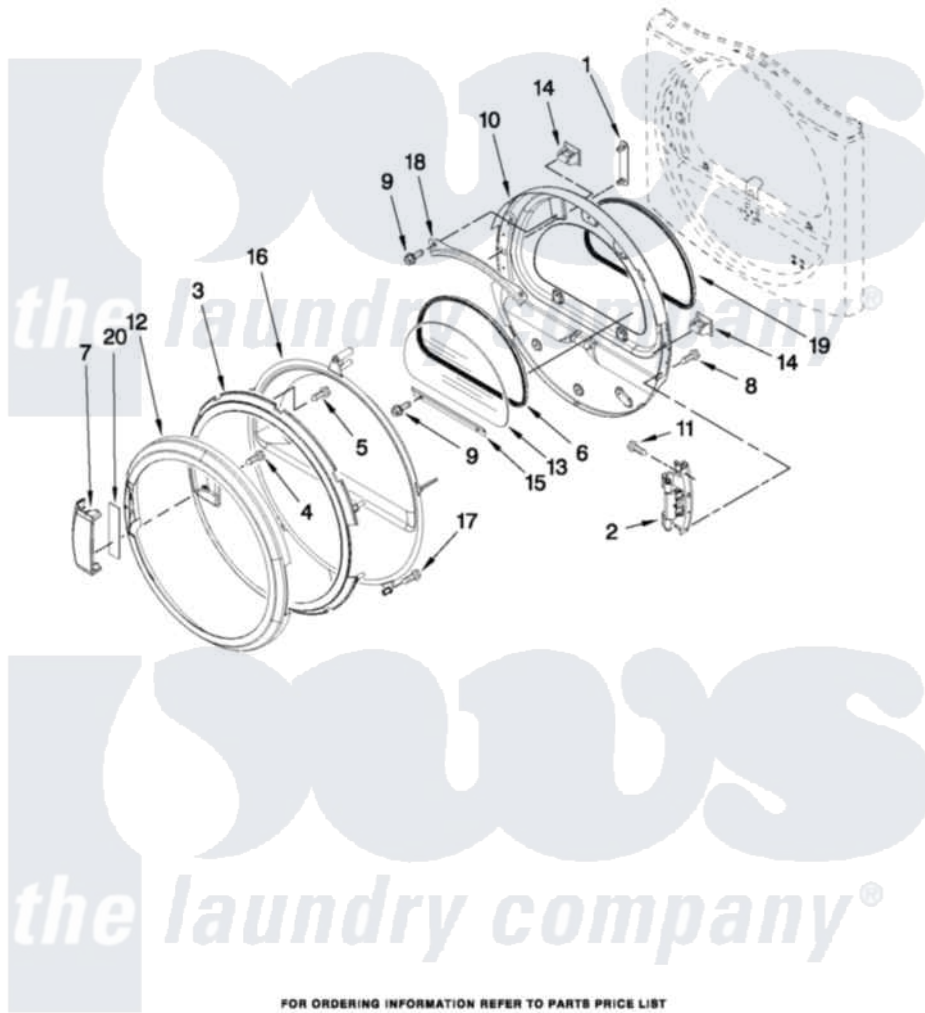

# Maytag MDE25PDAZWO 04 - DOOR PARTS

## DOOR PARTS FOR MODEL: MDE25PDAZWO (WHITE)

W10335186

FOR ORDERING INFORMATION REFER TO PARTS PRICE LIST

8

Maytag [Commercial Maytag MDE25PDAZWO Dryer Parts](#) Parts Diagram 04 - DOOR PARTS  
Click on the part number to view part

Item	Original Part Number	Replaced By	Status	Part Description
1	<a href="#">8565119</a>			Label, Hinge Hole Cover
2	<a href="#">W10198424</a>			Door Hinge Assembly
3	<a href="#">W10137467</a>			Assembly, Door Intermediate
4	<a href="#">9742177</a>			Screw, 8-18 X .625
5	<a href="#">3400618</a>			Screw, 6-19 X 3/8
6	<a href="#">8579663</a>			Seal, Window
7	<a href="#">W10117477</a>	<a href="#">W10112976</a>		Handle, Door
8	<a href="#">W10159996</a>			Screw, 10-24 X 25/64
9	3393258	<a href="#">3373329D</a>		Screw
10	<a href="#">W10164062</a>			Door Assembly
11	<a href="#">355515</a>			Screw, 8-18 X 11/16
12	<a href="#">W10198431</a>			Door, Outer Ring
13	<a href="#">W10286878</a>			Window
14	690081	<a href="#">279570</a>		Latch
15	<a href="#">8519354</a>			Retainer-Window
16	<a href="#">8580059</a>			Door, Intermediate

Door Seal

20

[W10112927](#)

Pad, Door Handle