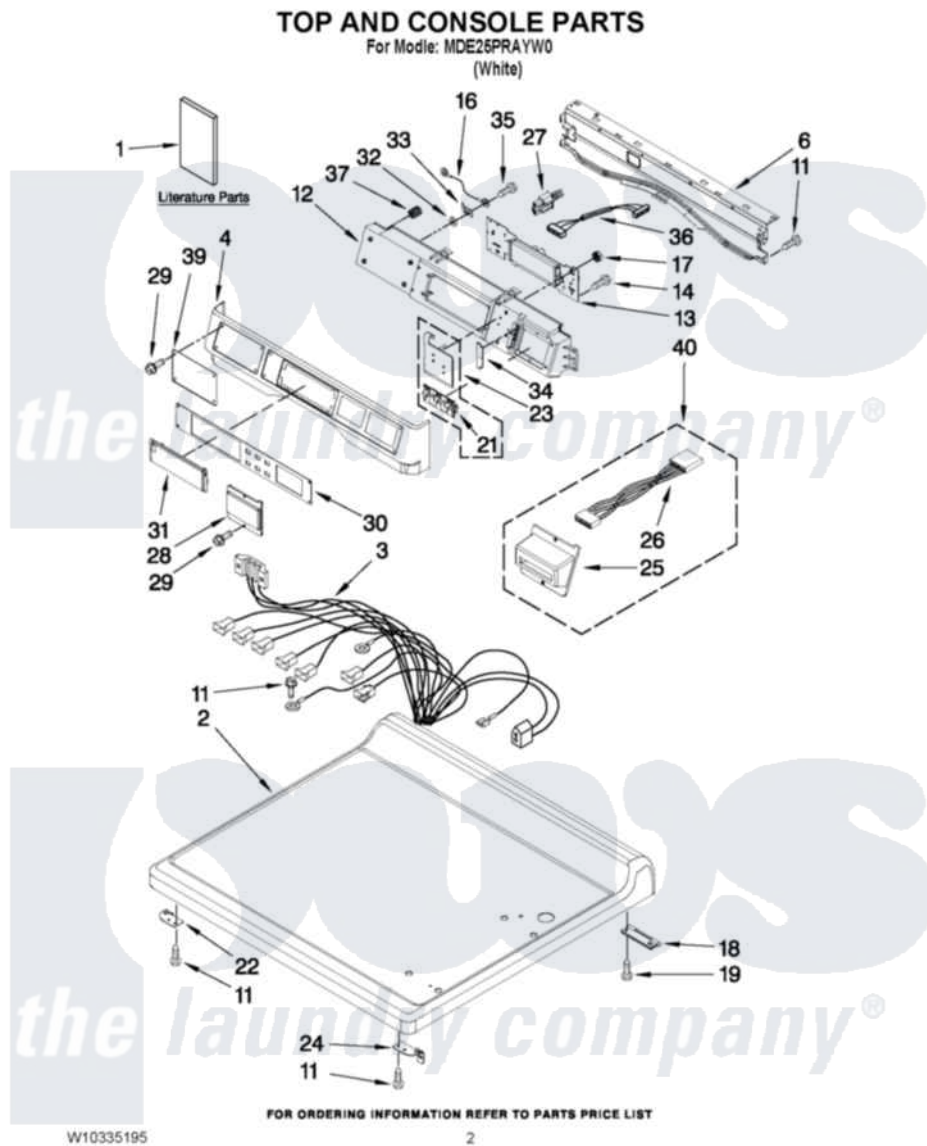

Maytag MDE25PRAYW0 01 - TOP AND CONSOLE PARTS

Maytag [Commercial Maytag MDE25PRAYW0 Dryer Parts](#) Parts Diagram 01 - TOP AND CONSOLE PARTS
Click on the part number to view part

Item	Original Part Number	Replaced By	Status	Part Description
1	W10135154		Not Available	Installation Instructions
"	W10239202		Not Available	TECH SHEET
"	W10335195			PARTS LIST
"	W10313706		Not Available	INSTALLATION INSTRUCTIONS, CARD READER
2	W10137410			Top
3	W10337043			Harness, Main
4	W10137459			Console
6	8565237			Bracket, Console
11	3390647	488729		Screw
12	W10137427			Console
13	W10166387			User-Interface Assembly
14	489136			Screw, 3-24 X 1/32
16	W10188087			Ground Wire Assembly
17	W10139046			Nut 6-32
18	8565018			Assembly, Hinge And Pin

19	342055	488627	Screw
21	W10131113		Push Button
22	W10137445		Bracket - Top Panel, Left
23	W10135255		Assembly, Membrane Switch And Backer Plate
24	W10137444		Bracket - Top Panel, Right
25	W10137454		Bezel, Card Reader
26	W10331020		Harness, Wiring Card Reader
27	W10133282		Switch, Jumper Service Vault
28	W10213906		Cover, Card Reader
29	W10137457		Screw, 8-32 X 3/64
30	W10334889		Fascia-Console
31	W10267645		Cover, Display
32	W10189075		Washer, Brass
33	3373818		Tab-Grounding
34	W10187276		Seal, Console
35	488234		Screw 8-32 X 1/4
36	W10166307		Harness, Communication
37	W10189313		Inserts
39	W10137461		Fascia-Dispenser
40	W10344080		Card Reader, Conversion Kit Vault Switch