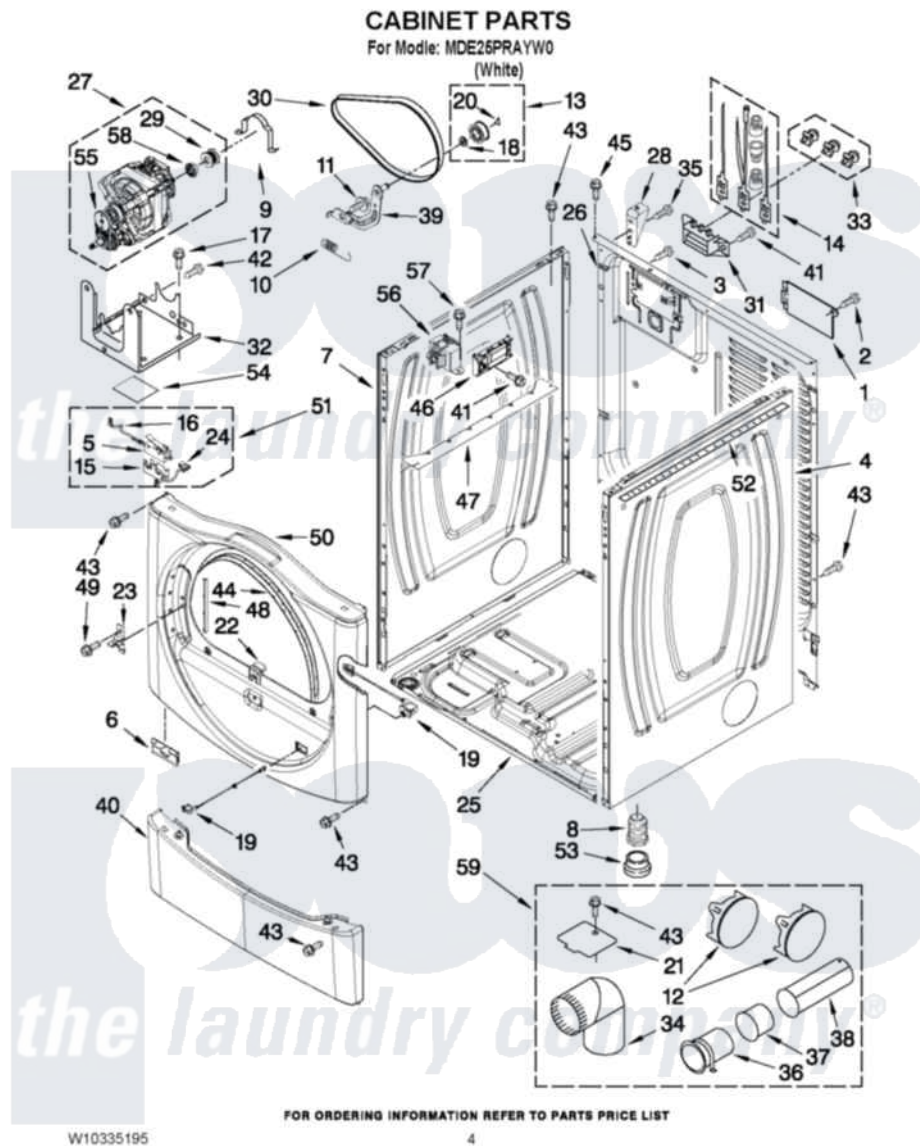

# Maytag MDE25PRAYW0 02 - CABINET PARTS

Maytag Commercial Maytag MDE25PRAYW0 Dryer Parts Parts Diagram 02 - CABINET PARTS  
 Click on the part number to view part

Item	Original Part Number	Replaced By	Status	Part Description
1	W10286180	<a href="#">W10119283</a>		Cover, Terminal Block
2	3390814	<a href="#">90767</a>		Screw, 8A X 3/8 HeX Washer Head Tapping
3	8533974	<a href="#">4331106</a>		Screw, No.10-32 X 7/16
4	<a href="#">8565048</a>			Panel, Side
5	<a href="#">8564010</a>			Assembly, Switch And Actuator
6	<a href="#">8519459</a>			Clip, Toe Panel
7	<a href="#">8565054</a>			Panel, Side
8	3392100	<a href="#">49621</a>		Feet-Leveling
NI	<a href="#">279810</a>			Foot-Optional
9	<a href="#">660658</a>			Clamp, Motor Mounting 343481 685441
10	<a href="#">3387374</a>			Spring, Idler
11	<a href="#">3389420</a>			Retainer-Idler 1/4-20 X 1/16
12	697750	<a href="#">W10470674</a>		Dryer Exhaust Kit
13	3388672	<a href="#">279640</a>		Pulley-ldr