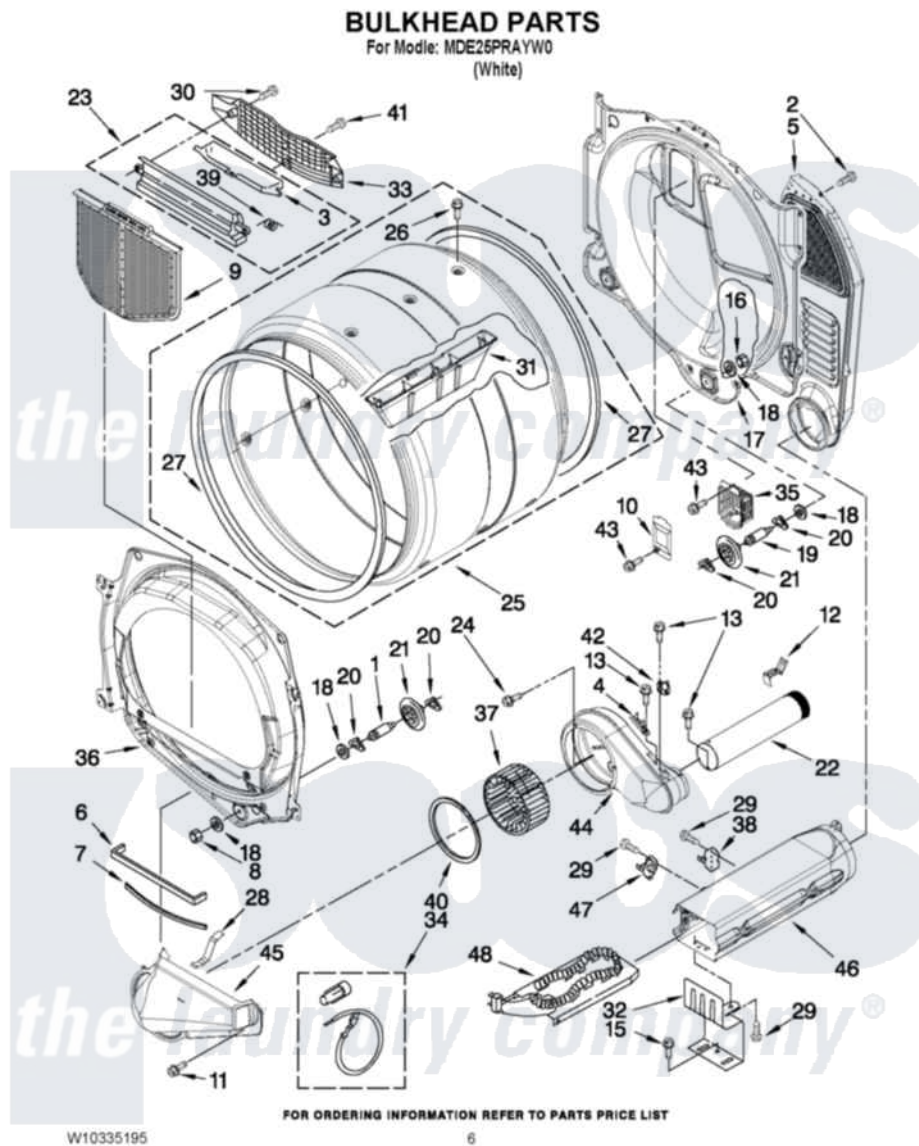

# Maytag MDE25PRAYW0 03 - BULKHEAD PARTS

Maytag [Commercial Maytag MDE25PRAYW0 Dryer Parts](#) Parts Diagram 03 - BULKHEAD PARTS  
Click on the part number to view part

Item	Original Part Number	Replaced By	Status	Part Description
1	<a href="#">8575324</a>	<a href="#">W10359271</a>		Shaft, Drum Roller Threads
2	3390647	<a href="#">488729</a>		Screw
3	<a href="#">W10153413</a>			Door, Lint Screen
4	<a href="#">3392519</a>			Thermal Limiter
5	697354	<a href="#">3387911</a>		Duct-Air
6	<a href="#">697813</a>			Seal, Outlet Housing
7	697814	<a href="#">697813</a>		Seal, Outlet Housing
8	3934666	<a href="#">W10080210</a>		Nut, 3/8 X 16
9	W10049370	<a href="#">W10120998</a>		Screen
10	3402841	<a href="#">8532165</a>		Lens, Drum Light
11	359625	<a href="#">487240</a>		Screw, For Mtg. Service Capacitor
12	<a href="#">8572105</a>			Retainer, Toe Panel
13	8533971	<a href="#">90767</a>		Screw, 8A X 3/8 HeX Washer Head Tapping
15	<a href="#">693995</a>			Screw, Hex Head
16	W10001120	<a href="#">W10080190</a>		Nut, 3/8-16