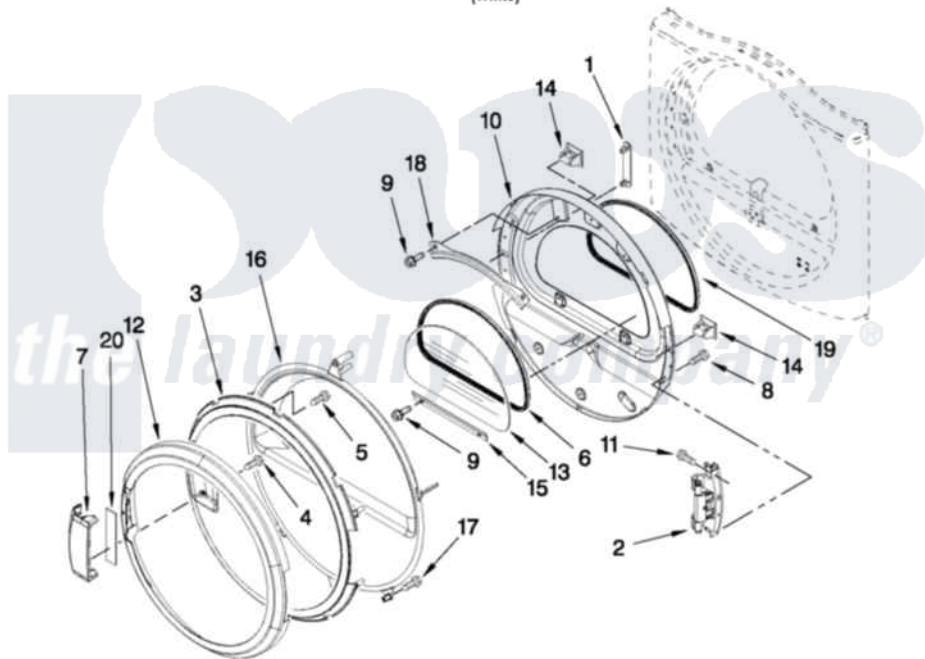

Maytag MDE25PRAYW0 04 - DOOR PARTS

DOOR PARTS For Model: MDE25PRAYW0 (White)

W10335195

FOR ORDERING INFORMATION REFER TO PARTS PRICE LIST

8

Maytag [Commercial Maytag MDE25PRAYW0 Dryer Parts](#) Parts Diagram 04 - DOOR PARTS
Click on the part number to view part

Item	Original Part Number	Replaced By	Status	Part Description
1	8565119			Label, Hinge Hole Cover
2	W10198424			Door Hinge Assembly
3	W10137467			Assembly, Door Intermediate
4	9742177			Screw, 8-18 X .625
5	3400618			Screw, 6-19 X 3/8
6	8579663			Seal, Window
7	W10117477	W10112976		Handle, Door
8	W10159996			Screw, 10-24 X 25/64
9	3393258	3373329D		Screw
10	W10164062			Door Assembly
11	355515			Screw, 8-18 X 11/16
12	W10198431			Door, Outer Ring
13	W10286878			Window
14	690081	279570		Latch
15	8519354			Retainer-Window
16	8580059			Door, Intermediate

17

[8534022](#)

Screw, 8-18 X 1/16

18

[8519356](#)

Retainer-Window

19

[W10163915](#)

Door Seal

20

[W10112927](#)

Pad, Door Handle