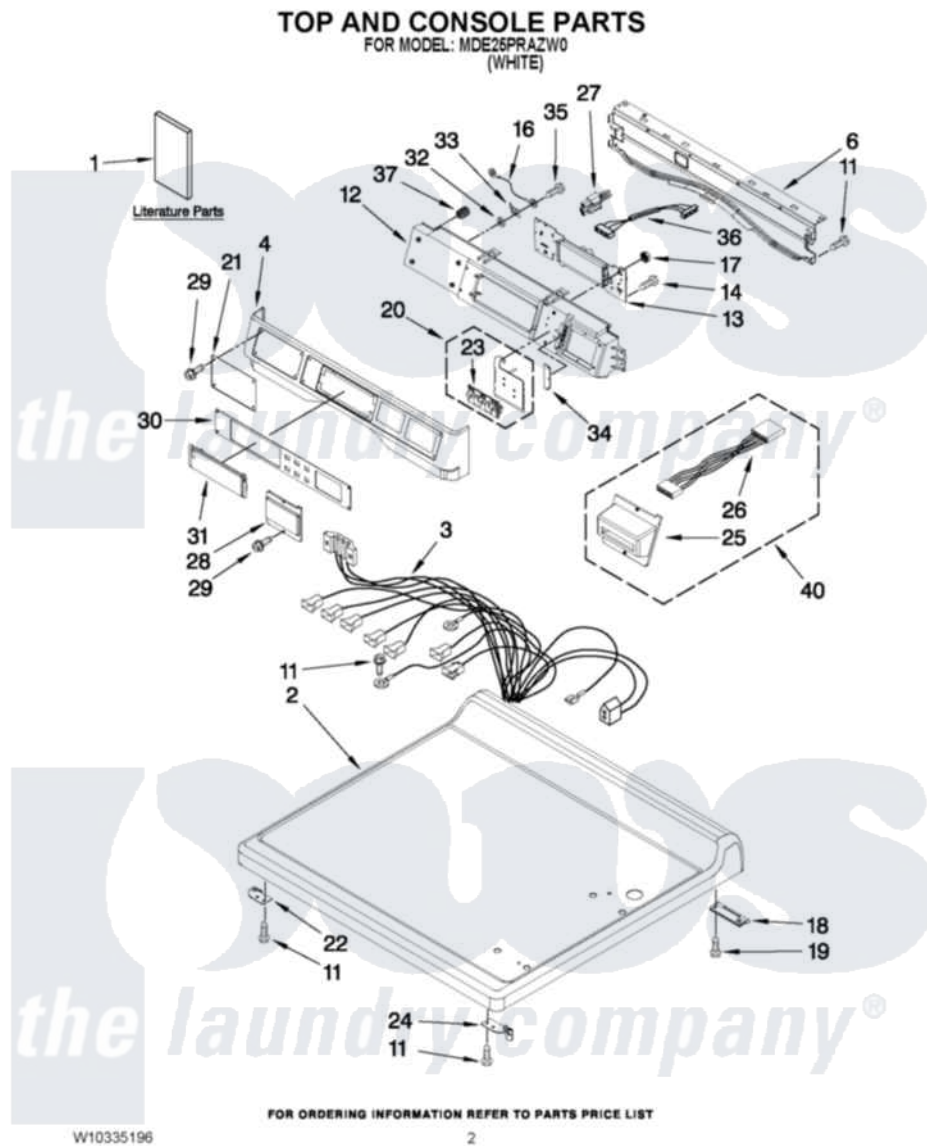

Maytag MDE25PRAZW0 01 - TOP AND CONSOLE PARTS

Maytag [Commercial Maytag MDE25PRAZW0 Dryer Parts](#) Parts Diagram 01 - TOP AND CONSOLE PARTS
Click on the part number to view part

Item	Original Part Number	Replaced By	Status	Part Description
1	W10135154		Not Available	Installation Instructions
"	W10313706		Not Available	INSTALLATION INSTRUCTIONS, CARD READER
"	W10239202		Not Available	TECH SHEET
"	W10335196			PARTS LIST
2	W10137410			Top
3	W10349748			Harness, Main
4	W10137459			Console
6	8565237			Bracket, Console
11	3390647	488729		Screw
12	W10137427			Console
13	W10166387			User-Interface Assembly
14	489136			Screw, 3-24 X 1/32
16	W10188087			Ground Wire Assembly
17	W10139046			Nut 6-32
18	8565018			Assembly, Hinge And Pin

19	342055	488627	Screw
20	W10135255		Assembly, Membrane Switch And Backer Plate
21	W10137461		Fascia-Dispenser
22	W10137445		Bracket - Top Panel, Left
23	W10131113		Push Button
24	W10137444		Bracket - Top Panel, Right
25	W10137454		Bezel, Card Reader
26	W10331020		Harness, Wiring Card Reader
27	W10133282		Switch, Jumper Service Vault
28	W10137477	W10213906	Cover, Card Reader
29	W10137457		Screw, 8-32 X 3/64
30	W10334889		Fascia-Console
31	W10267645		Cover, Display
32	W10189075		Washer, Brass
33	3373818		Tab-Grounding
34	W10187276		Seal, Console
35	488234		Screw 8-32 X 1/4
36	W10166307		Harness, Communication
37	W10189313		Inserts
40	W10344080		Card Reader, Conversion Kit Vault Switch