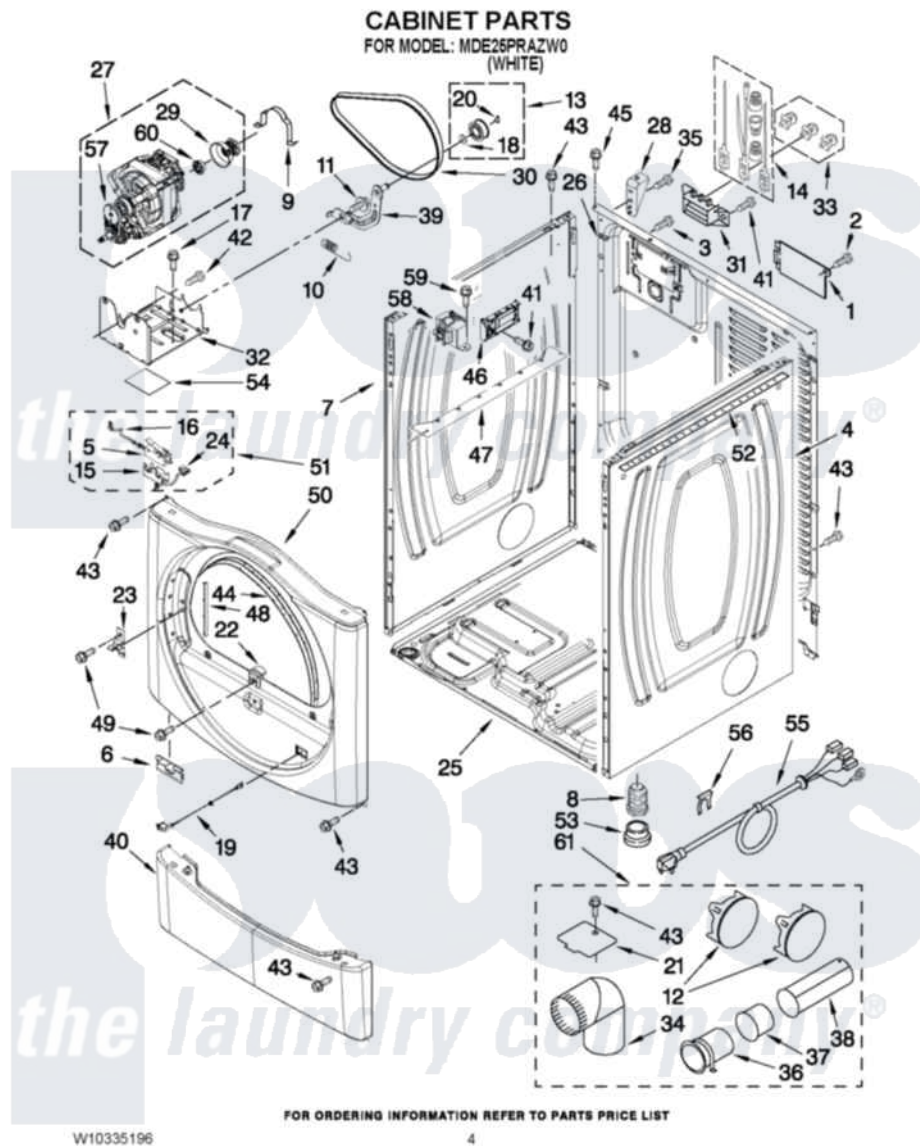

# Maytag MDE25PRAZW0 02 - CABINET PARTS

Maytag Commercial Maytag MDE25PRAZW0 Dryer Parts Parts Diagram 02 - CABINET PARTS

[Click on the part number to view part](#)

Item	Original Part Number	Replaced By	Status	Part Description
1	W10286180	<a href="#">W10119283</a>		Cover, Terminal Block
2	3390814	<a href="#">90767</a>		Screw, 8A X 3/8 HeX Washer Head Tapping
3	8533974	<a href="#">4331106</a>		Screw, No.10-32 X 7/16
4	<a href="#">8565048</a>			Panel, Side
5	<a href="#">8564010</a>			Assembly, Switch And Actuator
6	<a href="#">8519459</a>			Clip, Toe Panel
7	<a href="#">8565054</a>			Panel, Side
8	3392100	<a href="#">49621</a>		Feet-Leveling
NI	<a href="#">279810</a>			Foot-Optional
9	<a href="#">660658</a>			Clamp, Motor Mounting 343481 685441
10	<a href="#">3387374</a>			Spring, Idler
11	<a href="#">3389420</a>			Retainer-Idler 1/4-20 X 1/16
12	697750	<a href="#">W10470674</a>		Dryer Exhaust Kit
13	3388672	<a href="#">279640</a>		Pulley-ldr