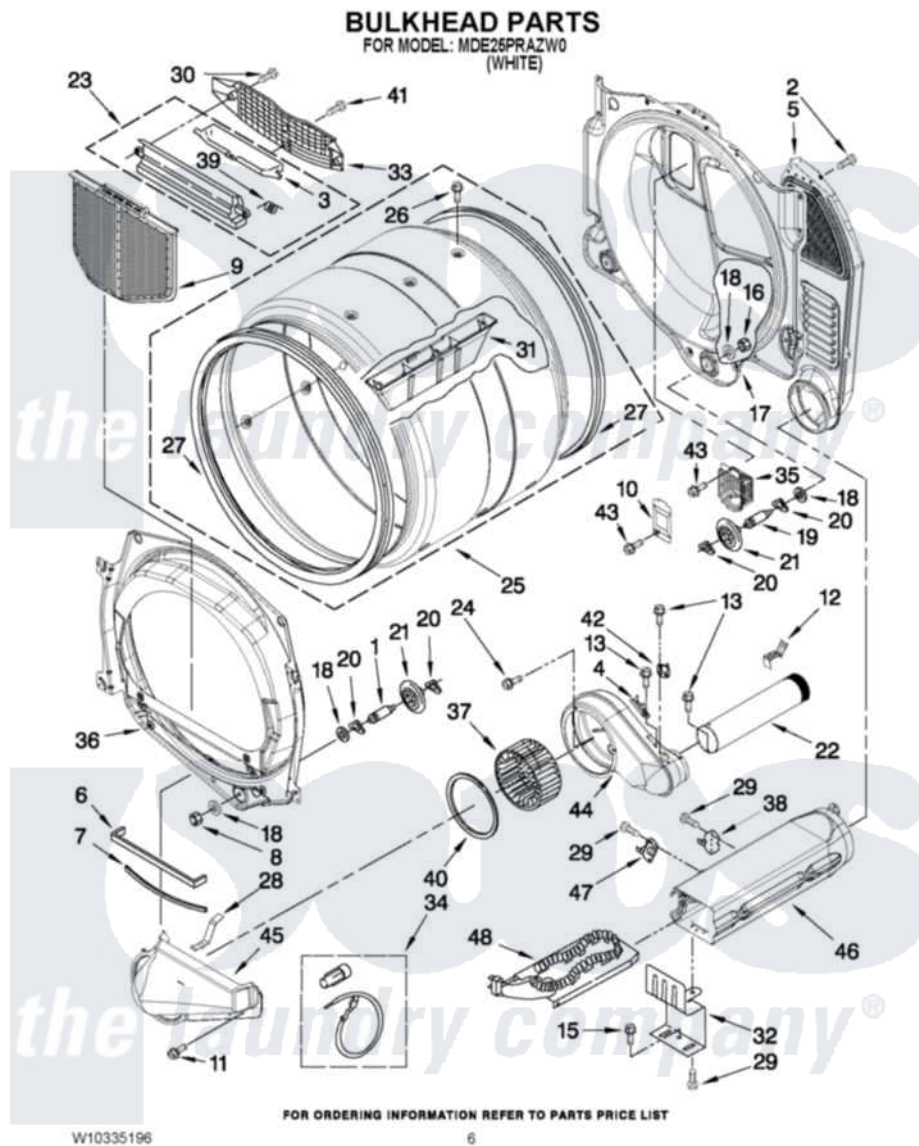

# Maytag MDE25PRAZW0 03 - BULKHEAD PARTS

Maytag Commercial Maytag MDE25PRAZW0 Dryer Parts Parts Diagram 03 - BULKHEAD PARTS  
Click on the part number to view part

Item	Original Part Number	Replaced By	Status	Part Description
1	<a href="#">8575324</a>	<a href="#">W10359271</a>		Shaft, Drum Roller Threads
2	3390647	<a href="#">488729</a>		Screw
3	<a href="#">W10153413</a>			Door, Lint Screen
4	<a href="#">3392519</a>			Thermal Limiter
5	697354	<a href="#">3387911</a>		Duct-Air
6	<a href="#">697813</a>			Seal, Outlet Housing
7	697814	<a href="#">697813</a>		Seal, Outlet Housing
8	3934666	<a href="#">W10080210</a>		Nut, 3/8 X 16
9	W10049370	<a href="#">W10120998</a>		Screen
10	3402841	<a href="#">8532165</a>		Lens, Drum Light
11	359625	<a href="#">487240</a>		Screw, For Mtg. Service Capacitor
12	<a href="#">8572105</a>			Retainer, Toe Panel
13	8533971	<a href="#">90767</a>		Screw, 8A X 3/8 HeX Washer Head Tapping
15	<a href="#">693995</a>			Screw, Hex Head
16	W10001120	<a href="#">W10080190</a>		Nut, 3/8-16