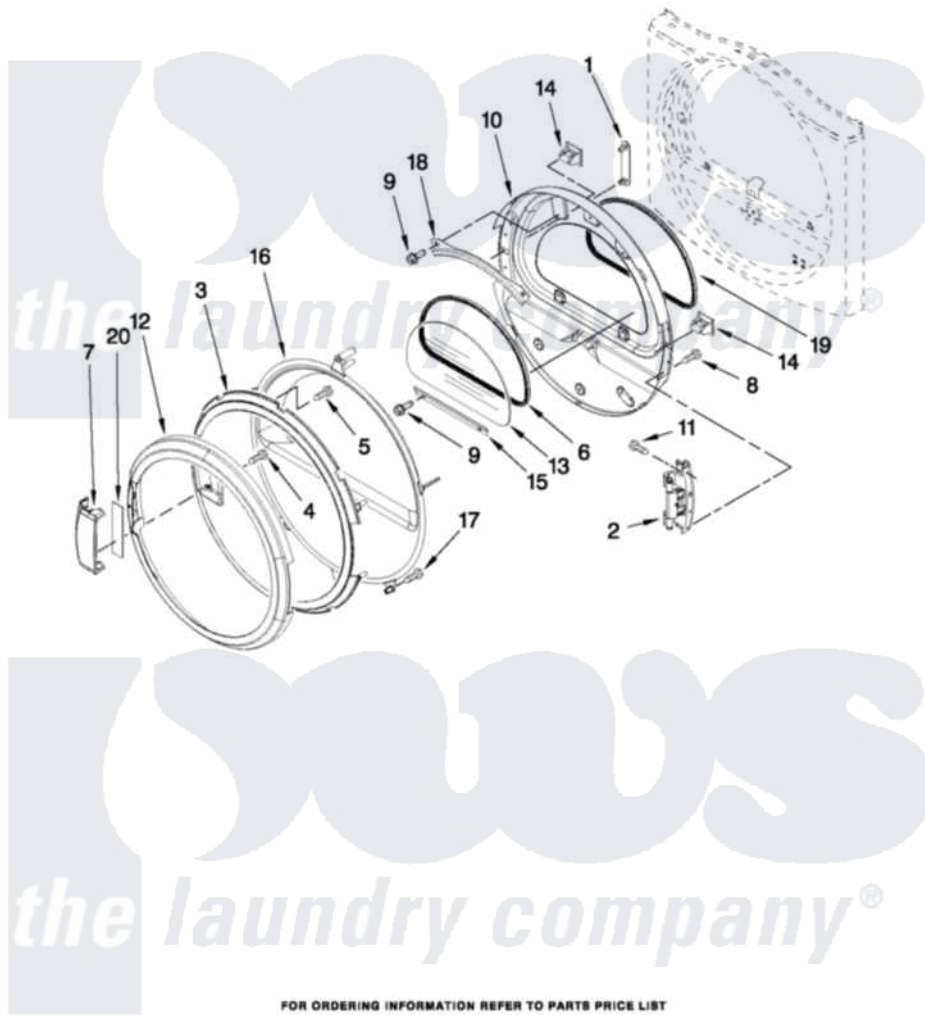

# Maytag MDE25PRAZW0 04 - DOOR PARTS

## DOOR PARTS FOR MODEL: MDE25PRAZW0 (WHITE)

W10335196

8

FOR ORDERING INFORMATION REFER TO PARTS PRICE LIST

Maytag [Commercial Maytag MDE25PRAZW0 Dryer Parts](#) Parts Diagram 04 - DOOR PARTS  
Click on the part number to view part

Item	Original Part Number	Replaced By	Status	Part Description
1	<a href="#">8565119</a>			Label, Hinge Hole Cover
2	<a href="#">W10198424</a>			Door Hinge Assembly
3	<a href="#">W10137467</a>			Assembly, Door Intermediate
4	<a href="#">9742177</a>			Screw, 8-18 X .625
5	<a href="#">3400618</a>			Screw, 6-19 X 3/8
6	<a href="#">8579663</a>			Seal, Window
7	<a href="#">W10117477</a>	<a href="#">W10112976</a>		Handle, Door
8	<a href="#">W10159996</a>			Screw, 10-24 X 25/64
9	3393258	<a href="#">3373329D</a>		Screw
10	<a href="#">W10164062</a>			Door Assembly
11	<a href="#">355515</a>			Screw, 8-18 X 11/16
12	<a href="#">W10198431</a>			Door, Outer Ring
13	<a href="#">W10286878</a>			Window
14	690081	<a href="#">279570</a>		Latch
15	<a href="#">8519354</a>			Retainer-Window
16	<a href="#">8580059</a>			Door, Intermediate

Door Seal

20

[W10112927](#)

Pad, Door Handle