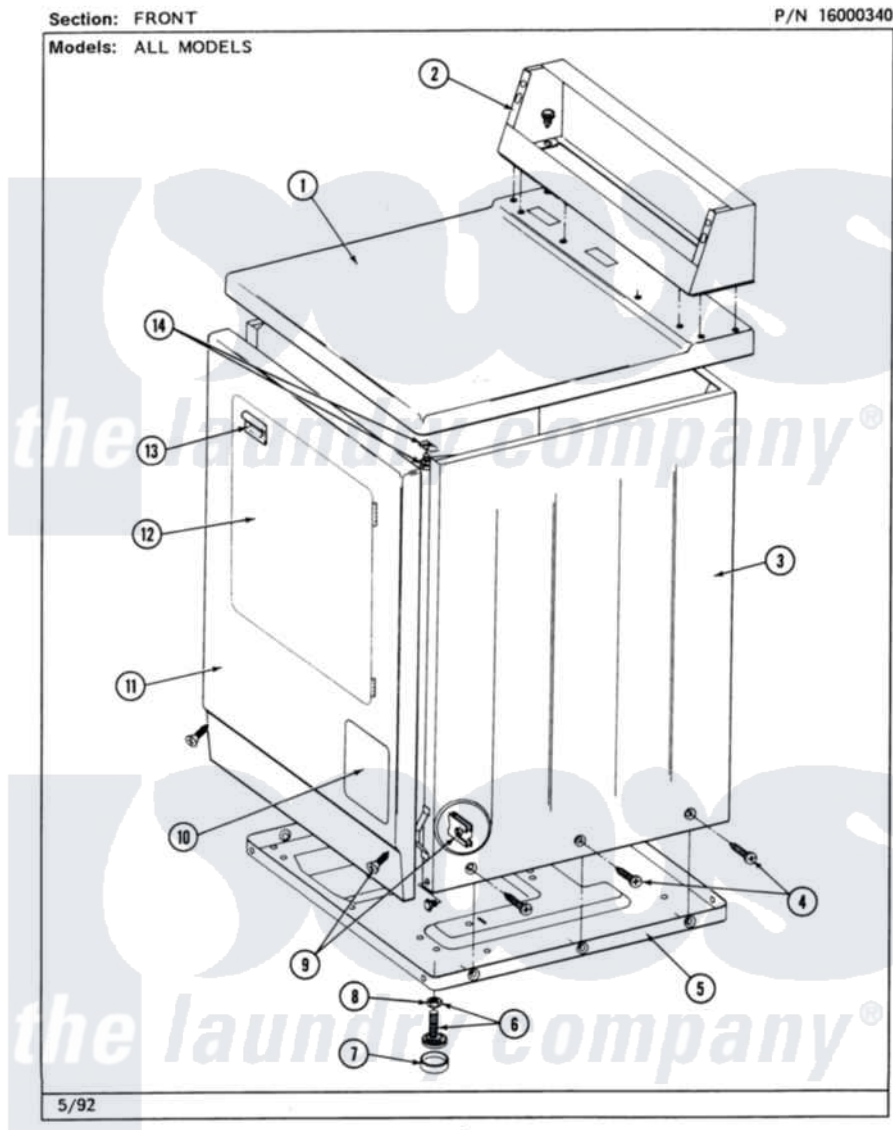

Maytag MDE26CSACG 01 - FRONT

Maytag Commercial Maytag MDE26CSACG Dryer Parts Parts Diagram 01 - FRONT
 Click on the part number to view part

Item	Original Part Number	Replaced By	Status	Part Description
001	307104			Top Cover Assembly
"	NLA		Not Available	(ALM)
002	212276	W10116760		Screw
"	NLA		Not Available	CONTROL COVER (WHT)
003	NLA		Not Available	CABINET (WHT)
"	Y310632	1163839		Screw
004	213007			Xfor Cabinet See Cabinet, Back
005	Y303361		Not Available	BASE ASSY. (UPPER & LOWER)
006	Y305086			Adjustable Leg And Nut
007	Y314137			Foot, Rubber
008	Y052740	62739		Nut, Lock
009	204439			Screw And Fstner Assembly
010	302542		Not Available	PART NOT USED. (DG ONLY)
"	302542L		Not Available	PART NOT USED. (DG ONLY)
"	302542M		Not Available	ACCESS DOOR-HARVEST

		Not Available	WHEAT
"	NLA	Not Available	ACCESS DOOR (WHT)
011	NLA	Not Available	PANEL, FRONT (WHT)
012	308061	Not Available	DOOR ASSY. COMPLETE (WHT)
"	NLA	Not Available	(ALM)
013	314946		Handle White
"	314972		Handle Door ALM
"	NLA	Not Available	(H. WHEAT)
014	204445		Screw And Fastener Assembly