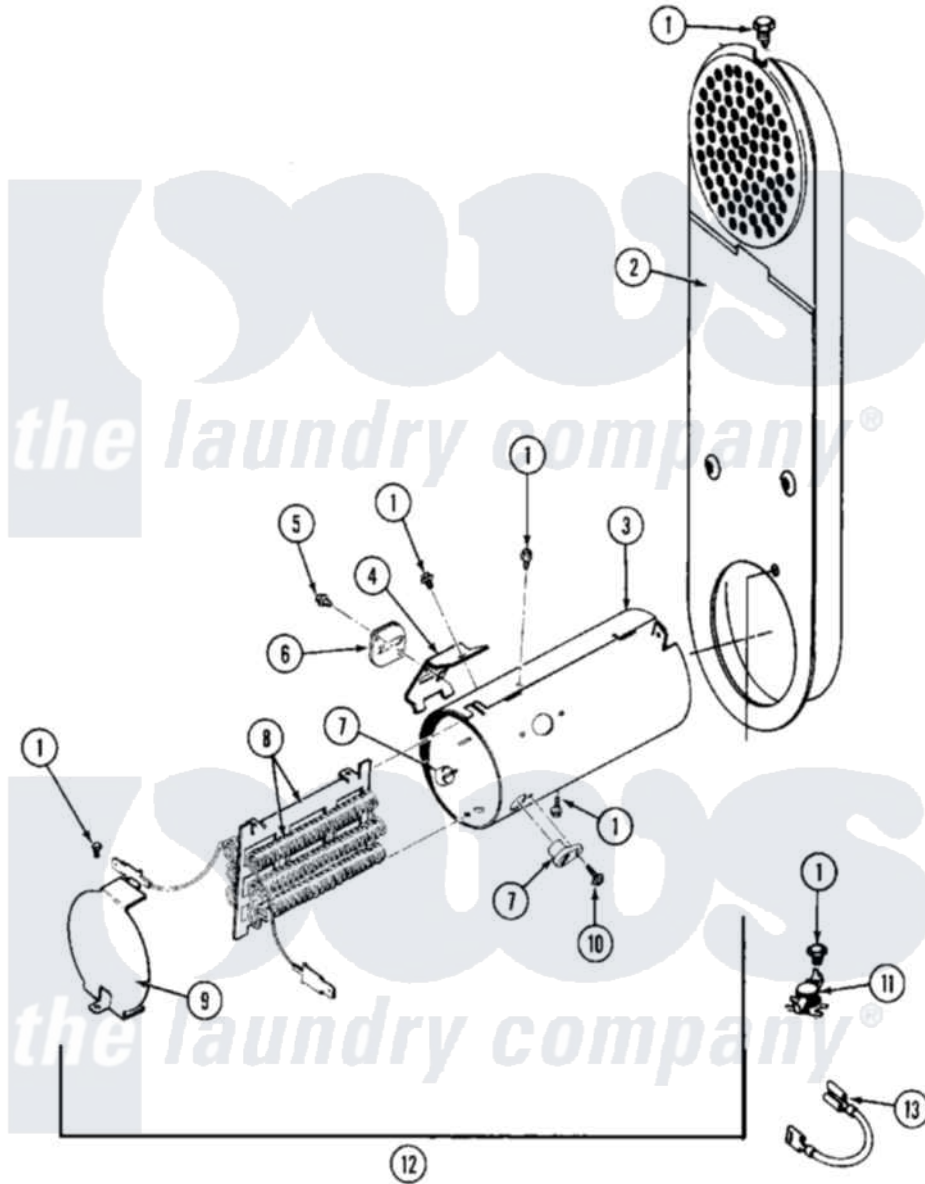

# Maytag MDE26CSACG 07 - HEATER (A3 SERIES)

Maytag Commercial Maytag MDE26CSACG Dryer Parts Parts Diagram 07 - HEATER (A3 SERIES)  
 Click on the part number to view part

Item	Original Part Number	Replaced By	Status	Part Description
001	<a href="#">211294</a>	<a href="#">90767</a>		Screw, 8A X 3/8 HeX Washer Head Tapping
002	NLA		Not Available	INLET DUCT ASSY.
003	<a href="#">314995</a>			Enclosure, Heater
004	<a href="#">315346</a>			Bracket, Thermal Fuse
005	NLA		Not Available	SCREW
006	<a href="#">307473</a>			Fuse, Thermal
007	<a href="#">314998</a>			Insulator, Terminal
008	307185	<a href="#">308614</a>		Heater Sub-Assembly
009	<a href="#">314999</a>			Shield, Radiant
010	NLA		Not Available	SCREW
011	<a href="#">303396</a>			Thermostat, Hi-Limit
012	<a href="#">307179</a>			Heater Assembly