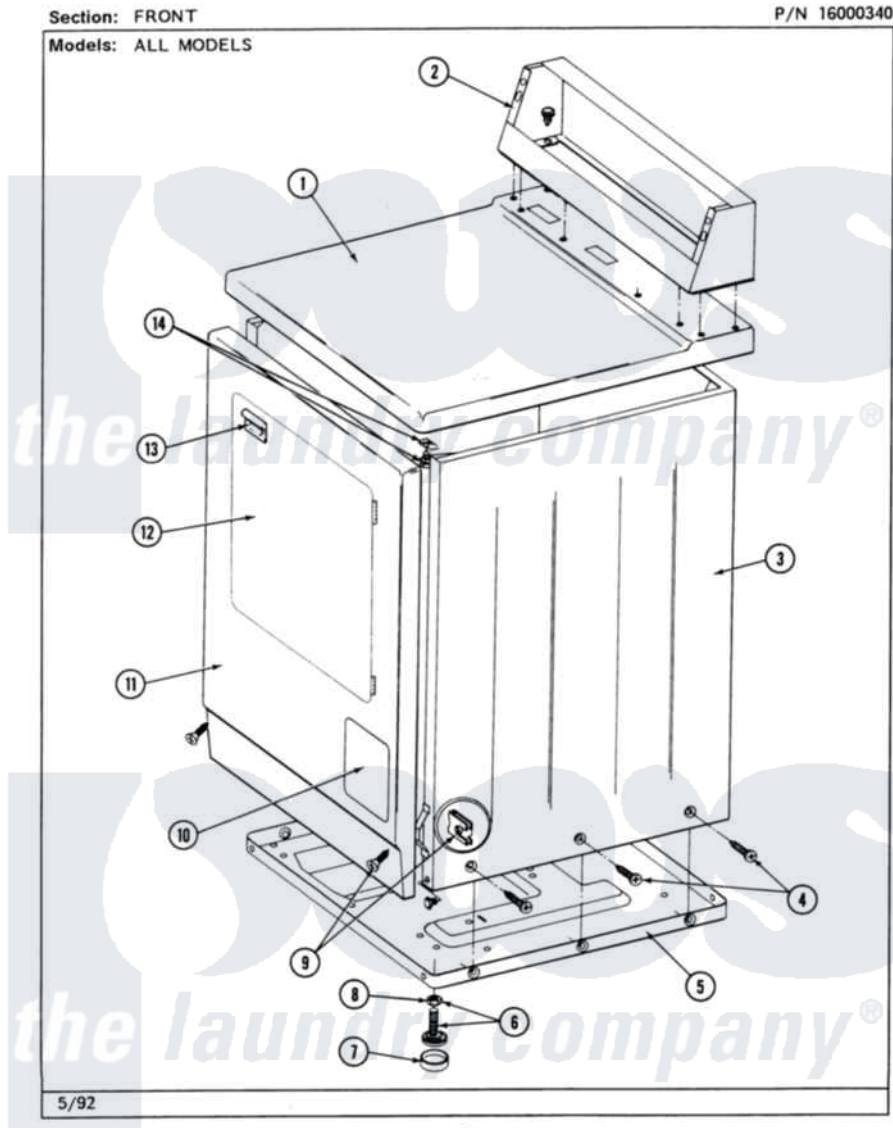

# Maytag MDE26CSACL 01 - FRONT

2

Maytag [Commercial Maytag MDE26CSACL Dryer Parts](#) Parts Diagram 01 - FRONT  
Click on the part number to view part

Item	Original Part Number	Replaced By	Status	Part Description
001	<a href="#">307104</a>			Top Cover Assembly
"	NLA		Not Available	(ALM)
002	212276	<a href="#">W10116760</a>		Screw
"	NLA		Not Available	CONTROL COVER (WHT)
003	NLA		Not Available	CABINET (WHT)
"	Y310632	<a href="#">1163839</a>		Screw
004	<a href="#">213007</a>			Xfor Cabinet See Cabinet, Back
005	Y303361		Not Available	BASE ASSY. (UPPER & LOWER)
006	<a href="#">Y305086</a>			Adjustable Leg And Nut
007	<a href="#">Y314137</a>			Foot, Rubber
008	<a href="#">Y052740</a>	<a href="#">62739</a>		Nut, Lock
009	<a href="#">204439</a>			Screw And Fstner Assembly
010	302542		Not Available	PART NOT USED. (DG ONLY)
"	302542L		Not Available	PART NOT USED. (DG ONLY)
"	302542M		Not Available	ACCESS DOOR-HARVEST

		Not Available	WHEAT
"	NLA	Not Available	ACCESS DOOR (WHT)
011	NLA	Not Available	PANEL, FRONT (WHT)
012	308061	Not Available	DOOR ASSY. COMPLETE (WHT)
"	NLA	Not Available	(ALM)
013	<a href="#">314946</a>		Handle White
"	<a href="#">314972</a>		Handle Door ALM
"	NLA	Not Available	(H. WHEAT)
014	<a href="#">204445</a>		Screw And Fastener Assembly