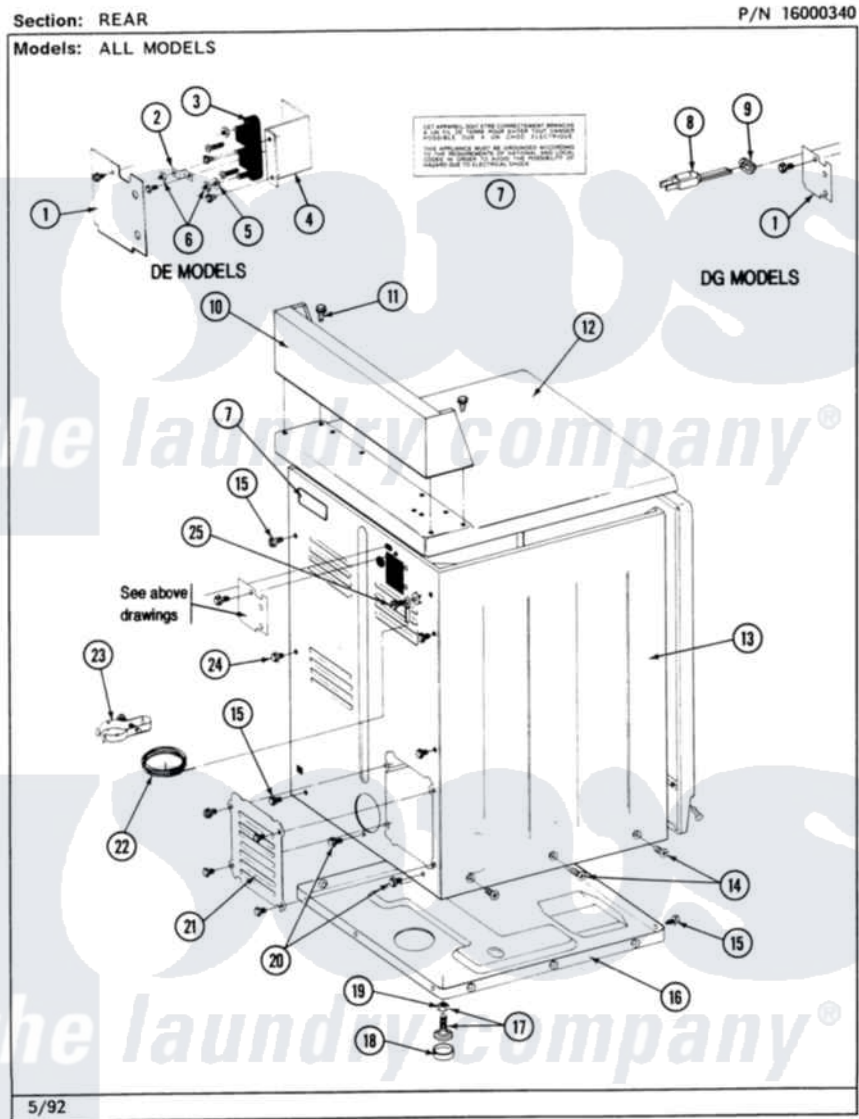

# Maytag MDE26CSACL 02 - REAR

4

Maytag Commercial Maytag MDE26CSACL Dryer Parts Parts Diagram 02 - REAR  
 Click on the part number to view part

Item	Original Part Number	Replaced By	Status	Part Description
001	<a href="#">Y313561</a>			Screw---NA
"	Y312905		Not Available	COVER, TERMINAL
002	Y311423	<a href="#">489483</a>		Screw 10-32 X 1/2
"	<a href="#">Y312184</a>			Strap, Grounding
003	<a href="#">400008</a>			Block, Terminal
"	<a href="#">Y312209</a>	<a href="#">W10001200</a>		Screw
004	<a href="#">Y313561</a>			Screw---NA
"	Y310632	<a href="#">1163839</a>		Screw
"	<a href="#">Y312904</a>			Bracket, Terminal Block
005	<a href="#">Y311270</a>			Washer, Terminal Block
006	<a href="#">311484</a>	<a href="#">112432</a>		Nut
007	<a href="#">214519</a>			LABEL, ELECTRICAL INSTR. PART NOT USED-GAS MODELS ONLY
008	302521		Not Available	CORD, POWER PART NOT USED-GAS MODELS ONLY
"	305168	<a href="#">33002916</a>		Power Cord, Canadian 240V

009	<a href="#">211881</a>		Grommet, Cord Part Not Used- Gas Models Only
010	NLA	Not Available	CONTROL COVER (WHT)
011	212276	<a href="#">W10116760</a>	Screw
012	307105	Not Available	COVER, TOP ASSY. (WHT)
"	NLA	Not Available	(ALM)
013	NLA	Not Available	CABINET (WHT)
014	<a href="#">213007</a>		Xfor Cabinet See Cabinet, Back
015	<a href="#">Y313561</a>		Screw---NA
016	Y303361	Not Available	BASE ASSY. (UPPER & LOWER)
017	<a href="#">Y305086</a>		Adjustable Leg And Nut
018	<a href="#">Y314137</a>		Foot, Rubber
019	<a href="#">Y052740</a>	<a href="#">62739</a>	Nut, Lock
020	Y310632	<a href="#">1163839</a>	Screw
021	<a href="#">211294</a>	<a href="#">90767</a>	Screw, 8A X 3/8 HeX Washer Head Tapping
"	Y312951	Not Available	ACCESS COVER, BACK
"	<a href="#">Y313559</a>		Screw
022	<a href="#">311155</a>		Ground Wire And Clamp
023	<a href="#">301548</a>		Clamp, Ground Wire
"	NLA	Not Available	SCREW
024	Y310632	<a href="#">1163839</a>	Screw
025	NLA	Not Available	SCREW & WASHER ASSY.