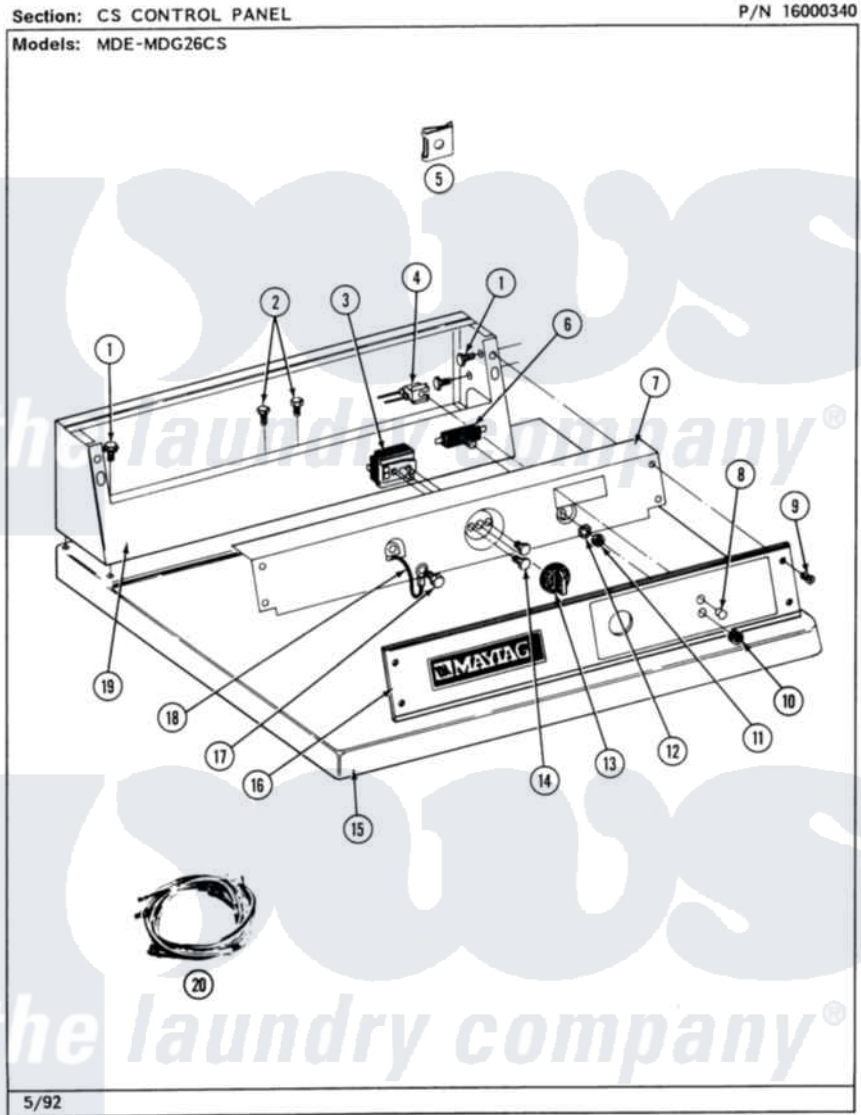

# Maytag MDE26CSACL 03 - CONTROL PANEL (CS)

6

Maytag [Commercial Maytag MDE26CSACL Dryer Parts](#) Parts Diagram 03 - CONTROL PANEL (CS)  
 Click on the part number to view part

Item	Original Part Number	Replaced By	Status	Part Description
001	212276	<a href="#">W10116760</a>		Screw
002	<a href="#">211294</a>	<a href="#">90767</a>		Screw, 8A X 3/8 HeX Washer Head Tapping
003	307237	<a href="#">W10327105</a>		Switch, Cycle Selection
004	Y305396		Not Available	LAMP, INDICATOR
005	<a href="#">215003</a>			Fastener, Panel And Bracket
006	306940	<a href="#">W10149462</a>		Switch, Push-To-Start
007	314912		Not Available	BRACKET, CONTROL PANEL (WHT)
"	NLA		Not Available	(ALM)
008	<a href="#">215564</a>			Lens, Indicator Light
009	<a href="#">212277</a>			Screw, No.8 X 1/2 Inch
010	<a href="#">Y312702</a>			Knurled Nut, Start Switch
011	Y312706	<a href="#">422617</a>		Nut
012	<a href="#">312751</a>			Lockwasher, Start Switch
013	<a href="#">306938</a>			Knob, Selector Switch
014	<a href="#">Y313588</a>	<a href="#">488234</a>		Screw 8-32 X 1/4

015	307105	Not Available	COVER, TOP ASSY. (WHT)
"	NLA	Not Available	(ALM)
016	NLA	Not Available	CONTROL PANEL
017	<a href="#">211252</a>		Screw, Ground Wire
018	<a href="#">205810</a>		Wire, Ground
019	NLA	Not Available	CONTROL COVER (WHT)
020	NLA	Not Available	WIRE HARNESS, MAIN
"	<a href="#">Y308297</a>		Wire Harness, Main