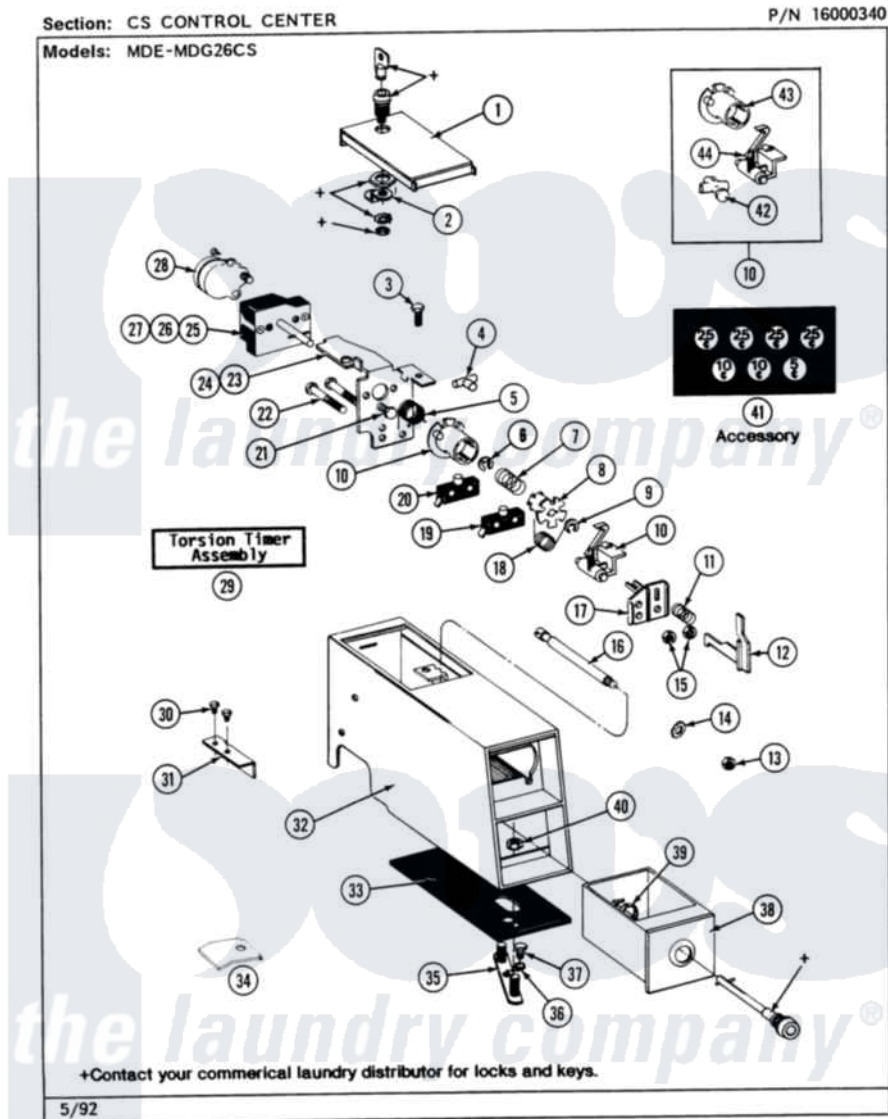

# Maytag MDE26CSACL 04 - CS CONTROL CENTER

14

Maytag [Commercial Maytag MDE26CSACL Dryer Parts](#) Parts Diagram 04 - CS CONTROL CENTER  
 Click on the part number to view part

Item	Original Part Number	Replaced By	Status	Part Description
001	203188		Not Available	TIMER ACCESS DOOR (WHT)
"	203188L		Not Available	ACCESS DOOR-ALMOND
"	203188M		Not Available	ACCESS DOOR-HARVEST WHEAT
002	213750	<a href="#">W10133266</a>		Cam-Lock
003	211168	<a href="#">W10139210</a>		Screw, 8-18 X 5/16
004	<a href="#">314335</a>			Peg, Tine Adjustment
005	<a href="#">314331</a>			Spring, Torsion Return
006	<a href="#">Y312270</a>			Clip, Spring Retainer
007	<a href="#">211065</a>			Spring, Index Wheel
008	314330		Not Available	DRIVER FOR INDEX WHEEL (NOT INCLUDED W/KIT)
009	<a href="#">211790</a>			Lock Ring For Timer Shaft
010	<a href="#">306104</a>			Actuator Switch Kit
011	NLA		Not Available	HELICAL SPRING ----N
012	314337	<a href="#">33002968</a>		Slider