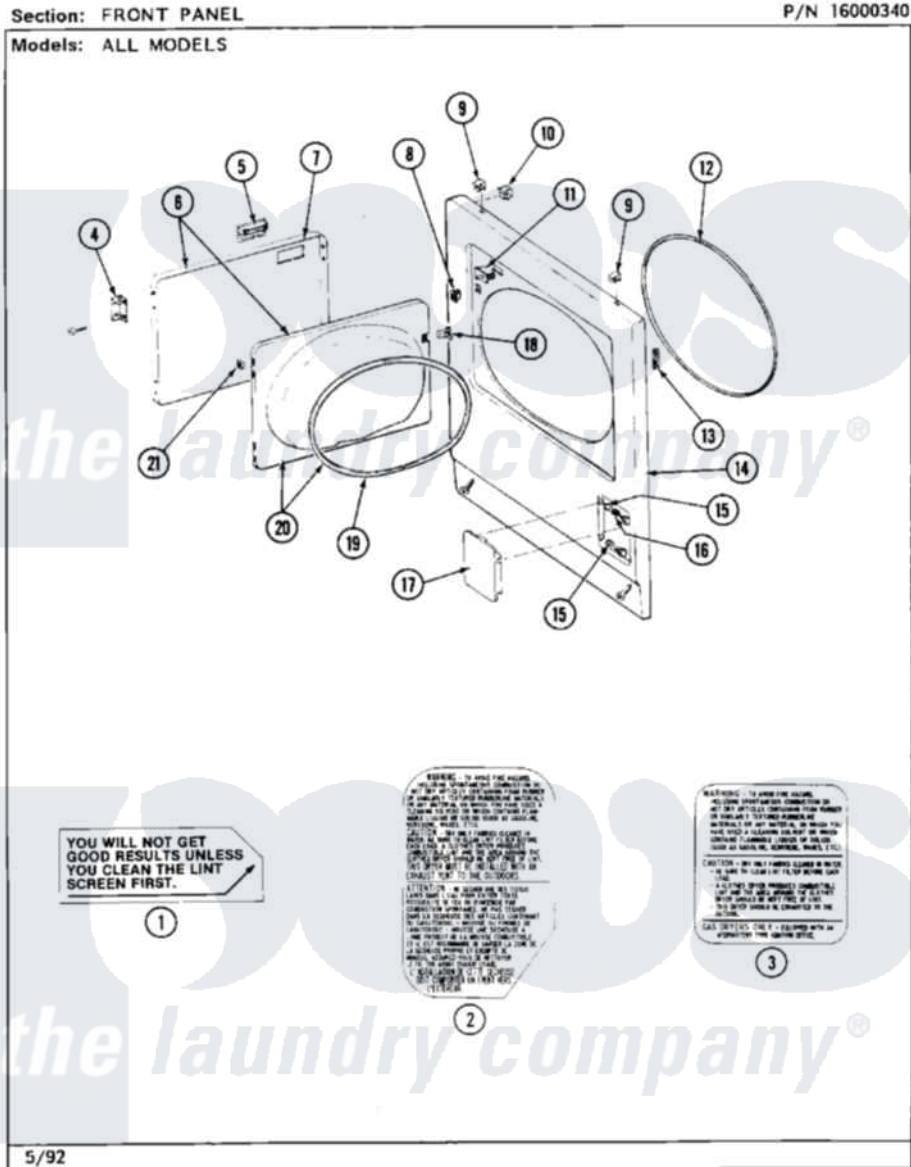

Maytag MDE26CSACL 05 - FRONT PANEL

24

Maytag [Commercial Maytag MDE26CSACL Dryer Parts](#) Parts Diagram 05 - FRONT PANEL
Click on the part number to view part

Item	Original Part Number	Replaced By	Status	Part Description
001	Y313340			LABEL, LINT SCREEN INSTRUCTION
002	314941		Not Available	LABEL, INSTRUCTION
003	314942			INSTRUCTION LABEL
"	NLA		Not Available	INSTRUCTION LABEL
004	307099	33001230		Hinge, Door
"	Y314062			Screw, Door Hinge And Panel
005	312960	489355		Screw, 8 X 1/2
"	314946			Handle White
"	314972			Handle Door ALM
"	NLA		Not Available	(H. WHEAT)
006	NLA		Not Available	(ALM)
"	Y307111		Not Available	DOOR ASSY. COMPLETE (WHT)
007	314966			Panel, Outer
"	NLA		Not Available	(ALM)
008	306436			Door Latch Kit--W

009	212982	22001650	Fastener, Spring
010	Y310376		Clip, Door Switch Harness
011	Y305753	W10169313	Switch-Dor
012	314937		Seal, Front Panel
013	Y313907		Fastener, Twin
014	204439		Screw And Fstner Assembly
"	NLA		Not Available
			PANEL, FRONT (WHT)
015	212949	22001866	Screw, Relay
"	312301		Not Available
			BUSHING FOR ACCESS STUD
"	NLA		Not Available
			BUSHING, ACCESS STUD
016	312369		Sleeve, Access Panel Stud Part Not Used
017	302542		Not Available
			PART NOT USED. (DG ONLY)
"	302542L		Not Available
			PART NOT USED. (DG ONLY)
"	302542M		Not Available
			ACCESS DOOR-HARVEST WHEAT
"	NLA		Not Available
			ACCESS DOOR (WHT)
018	314936	33001305	Strike, Door
"	314944	33001305	Strike, Door
019	314935	33001192	Seal, Door
020	307098		Not Available
			DOOR, INNER (W/SEAL)
021	Y313910		Clip, Door Liner To Outer Panel