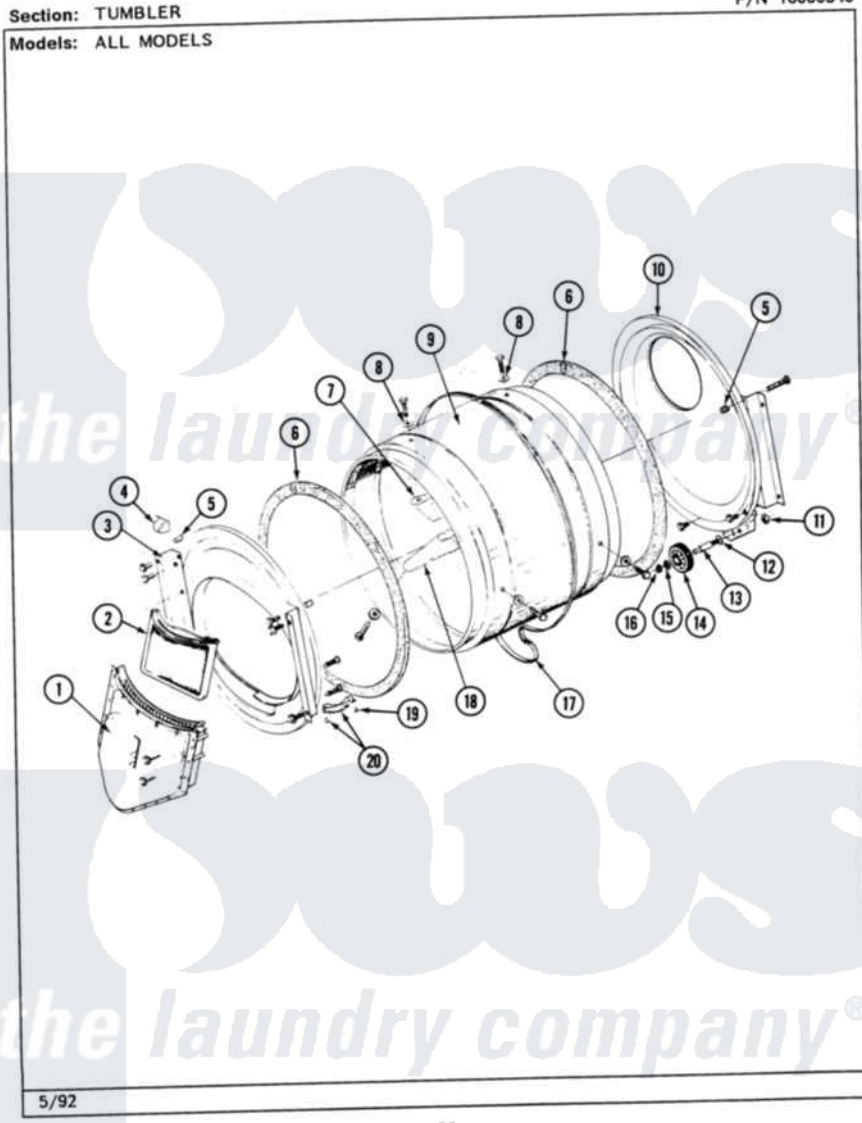

Maytag MDE26CSACL 06 - TUMBLER

P/N 16000340

26

Maytag [Commercial Maytag MDE26CSACL Dryer Parts](#) Parts Diagram 06 - TUMBLER
Click on the part number to view part

Item	Original Part Number	Replaced By	Status	Part Description
001	Y307112	33001016		Outlet Duct Assembly
"	Y314110	33002917		Screw, No.10-16
002	307108	33002970		Lint Filte
003	307109	33001179		Front, Tumbler
"	Y313561			Screw---NA
"	NLA		Not Available	SCREW
"	Y310632	1163839		Screw
004	Y310376			Clip, Door Switch Harness
005	NLA		Not Available	COVER, THREAD
006	314820			Seal, Tumbler
007	314803	33001012		Baffle
"	Y310759			Screw, Tumbler Baffles
008	314158			Washer, Baffle To Tumbler
009	306663		Not Available	TUMBLER W/BAFFLES
"	314802		Not Available	TUMBLER W/OUT BAFFLES
010	211294	90767		Screw, 8A X 3/8 HeX Washer Head Tapping

"	Y307114	33001178	Back, Tumbler
"	Y308544	33001178	Back, Tumbler
011	312538	33001443	Nut, Hex
012	Y313347	312535	Washer, Vault Mounting Brk.
013	Y312948	6-3129480	Shaft- Tumbler
014	Y303373	12001541	Drum Roller/Washer Assembly--W
015	312535		Washer, Vault Mounting Brk.
016	410233	9703438	Ring-Retrn
017	Y312959		Poly "V" Belt For Tumbler
018	314804	33001004	Baffle, Tall
"	Y310759		Screw, Tumbler Baffles
019	210720		Rivet, Bearing To Tumbler Fmt
020	306508		Tumbler Bearing Kit ---W