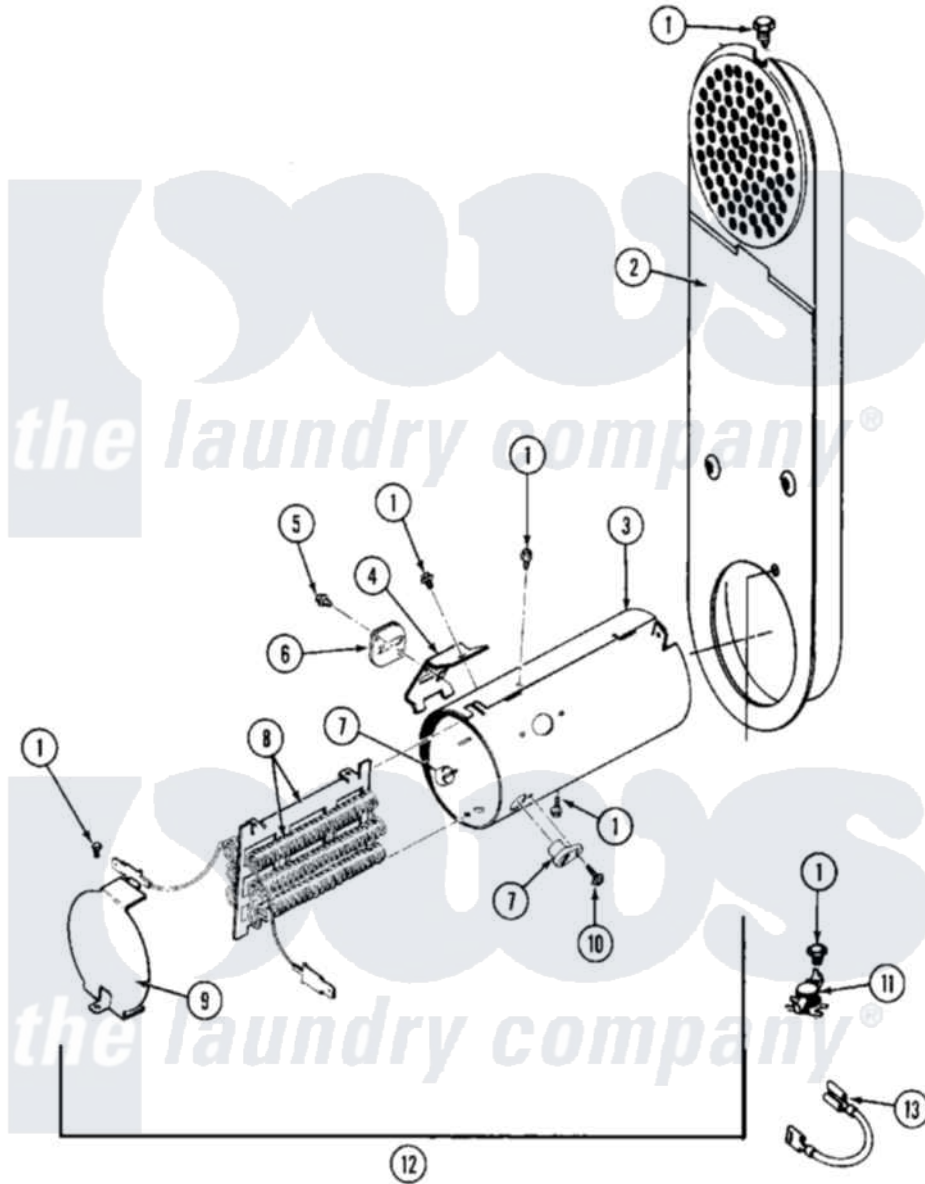

Maytag MDE26CSACL 07 - HEATER (A3 SERIES)

Maytag Commercial Maytag MDE26CSACL Dryer Parts Parts Diagram 07 - HEATER (A3 SERIES)
 Click on the part number to view part

Item	Original Part Number	Replaced By	Status	Part Description
001	211294	90767		Screw, 8A X 3/8 HeX Washer Head Tapping
002	NLA		Not Available	INLET DUCT ASSY.
003	314995			Enclosure, Heater
004	315346			Bracket, Thermal Fuse
005	NLA		Not Available	SCREW
006	307473			Fuse, Thermal
007	314998			Insulator, Terminal
008	307185	308614		Heater Sub-Assembly
009	314999			Shield, Radiant
010	NLA		Not Available	SCREW
011	303396			Thermostat, Hi-Limit
012	307179			Heater Assembly