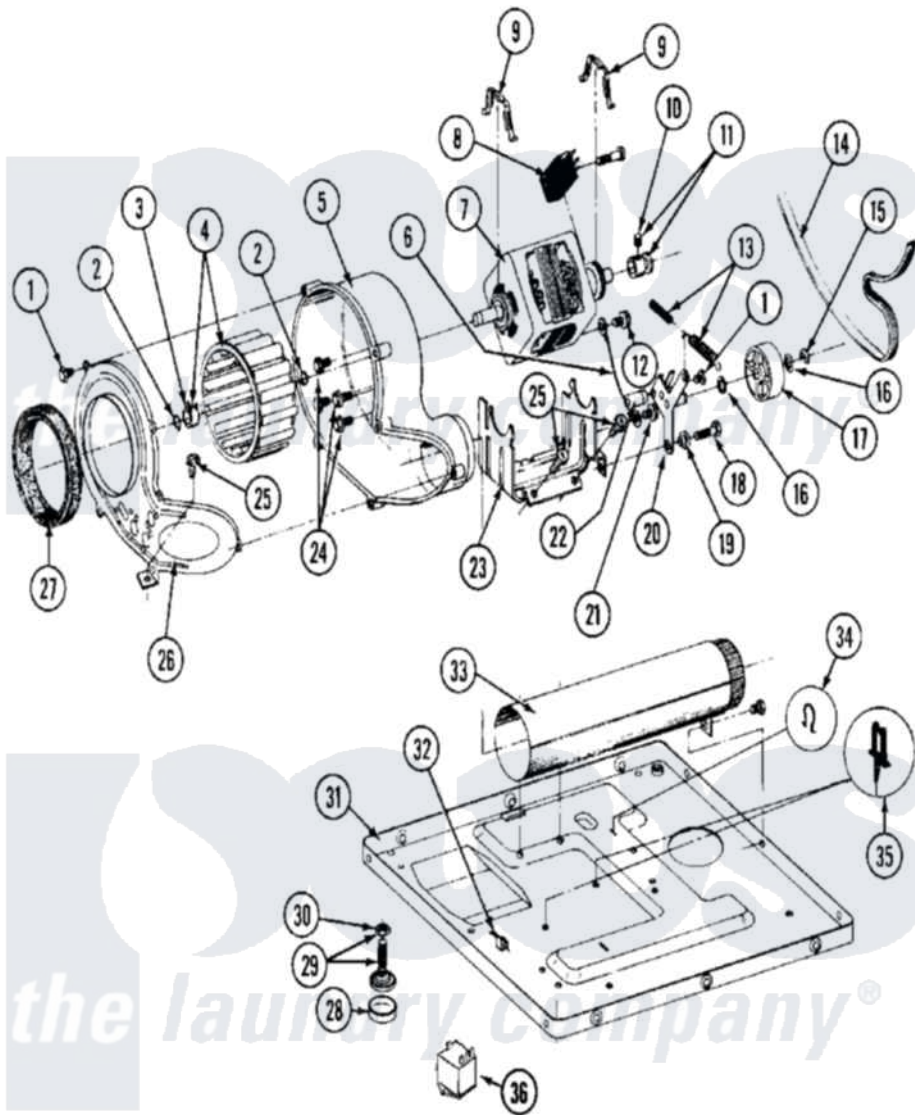

# Maytag MDE26CSACL 08 - MOTOR DRIVE, BLOWER & BASE FRAME

Maytag [Commercial Maytag MDE26CSACL Dryer Parts](#) Parts Diagram 08 - MOTOR DRIVE, BLOWER & BASE FRAME  
 Click on the part number to view part

Item	Original Part Number	Replaced By	Status	Part Description
001	Y312961	<a href="#">W10116751</a>		Screw
002	410233	<a href="#">9703438</a>		Ring-Retrn
003	<a href="#">312967</a>			Clamp, Blower Housing
004	<a href="#">Y303836</a>			Blower Wheel Assembly And Clamp
005	<a href="#">Y312893</a>			Housing, Blower
006	<a href="#">901220</a>			Ground Wire
007	<a href="#">Y303358</a>	<a href="#">W10410999</a>		Motor-Drve
008	306207		Not Available	(PROD. No.303358-8 & No.303358-9)
"	NLA		Not Available	SWITCH, MOTOR START-PROD.
"	Y303877		Not Available	SWITCH, MOTOR EXTERNAL START No.303358-2, No.303358-4, 303358-7
"	<a href="#">Y303879</a>			Switch, Motor External Start
009	<a href="#">Y015825</a>			Clip, Motor To Motor Support
010	<a href="#">Y053241</a>			Set Screw, Motor Pulley