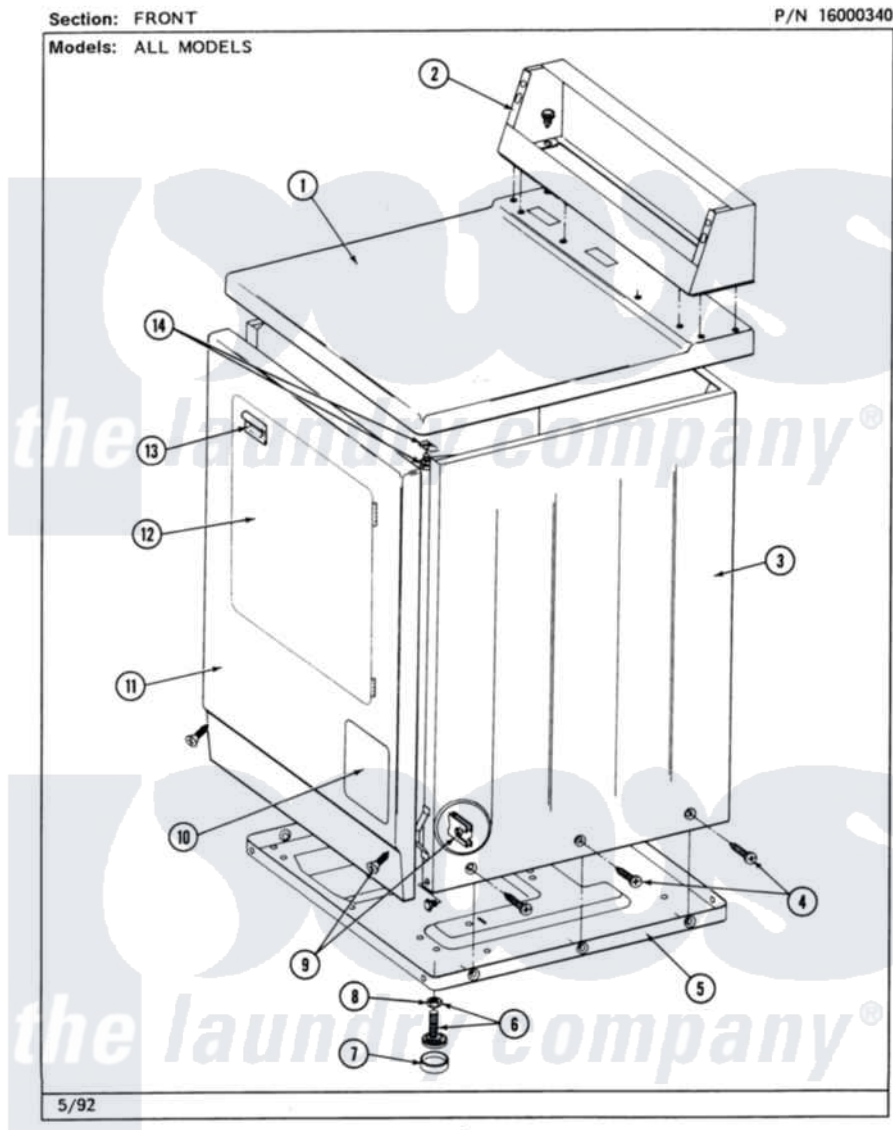

# Maytag MDE26CSACW 01 - FRONT

2

Maytag [Commercial Maytag MDE26CSACW Dryer Parts](#) Parts Diagram 01 - FRONT  
Click on the part number to view part

Item	Original Part Number	Replaced By	Status	Part Description
001	<a href="#">307104</a>			Top Cover Assembly
"	NLA		Not Available	(ALM)
002	212276	<a href="#">W10116760</a>		Screw
"	NLA		Not Available	CONTROL COVER (WHT)
003	NLA		Not Available	CABINET (WHT)
"	Y310632	<a href="#">1163839</a>		Screw
004	<a href="#">213007</a>			Xfor Cabinet See Cabinet, Back
005	Y303361		Not Available	BASE ASSY. (UPPER & LOWER)
006	<a href="#">Y305086</a>			Adjustable Leg And Nut
007	<a href="#">Y314137</a>			Foot, Rubber
008	<a href="#">Y052740</a>	<a href="#">62739</a>		Nut, Lock
009	<a href="#">204439</a>			Screw And Fstner Assembly
010	302542		Not Available	PART NOT USED. (DG ONLY)
"	302542L		Not Available	PART NOT USED. (DG ONLY)
"	302542M		Not Available	ACCESS DOOR-HARVEST

		Not Available	WHEAT
"	NLA	Not Available	ACCESS DOOR (WHT)
011	NLA	Not Available	PANEL, FRONT (WHT)
012	308061	Not Available	DOOR ASSY. COMPLETE (WHT)
"	NLA	Not Available	(ALM)
013	<a href="#">314946</a>		Handle White
"	<a href="#">314972</a>		Handle Door ALM
"	NLA	Not Available	(H. WHEAT)
014	<a href="#">204445</a>		Screw And Fastener Assembly