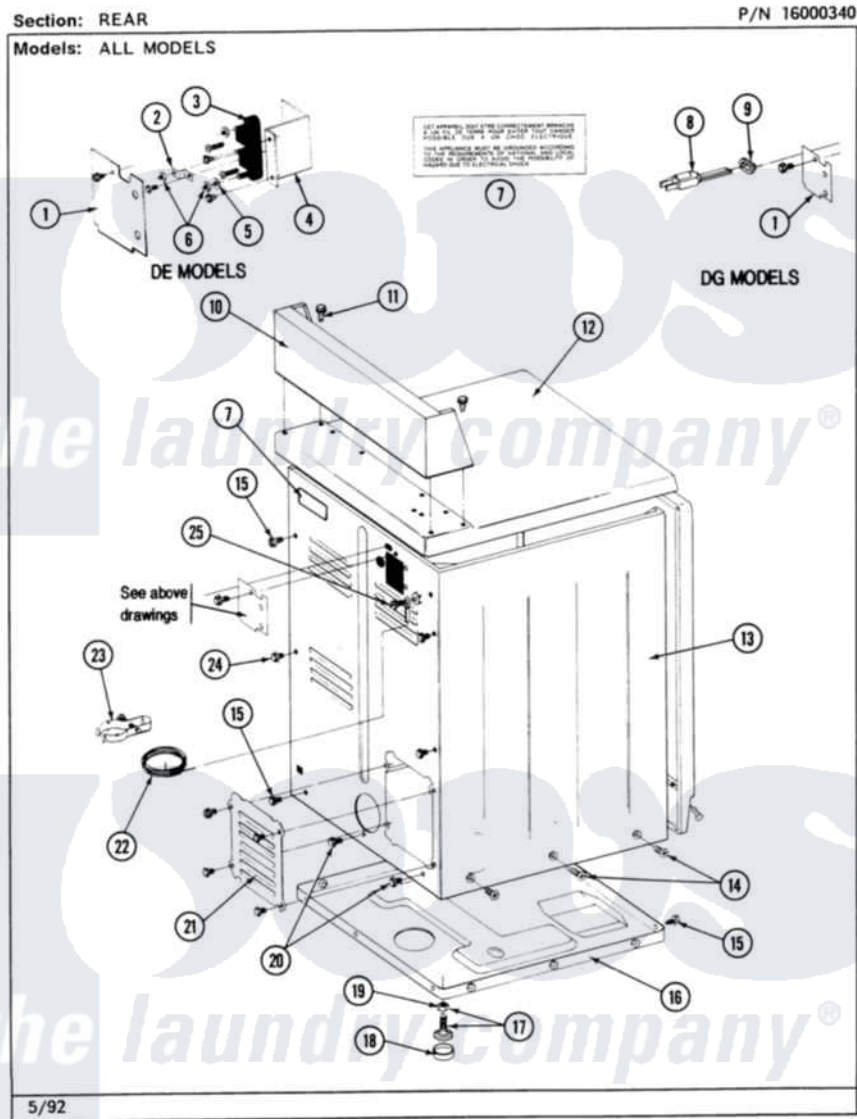

Maytag MDE26CSACW 02 - REAR

4

Maytag [Commercial Maytag MDE26CSACW Dryer Parts](#) Parts Diagram 02 - REAR
Click on the part number to view part

Item	Original Part Number	Replaced By	Status	Part Description
001	Y313561			Screw---NA
"	Y312905		Not Available	COVER, TERMINAL
002	Y311423	489483		Screw 10-32 X 1/2
"	Y312184			Strap, Grounding
003	400008			Block, Terminal
"	Y312209	W10001200		Screw
004	Y313561			Screw---NA
"	Y310632	1163839		Screw
"	Y312904			Bracket, Terminal Block
005	Y311270			Washer, Terminal Block
006	311484	112432		Nut
007	214519			LABEL, ELECTRICAL INSTR. PART NOT USED-GAS MODELS ONLY
008	302521		Not Available	CORD, POWER PART NOT USED-GAS MODELS ONLY
"	305168	33002916		Power Cord, Canadian 240V

009	211881		Grommet, Cord Part Not Used- Gas Models Only
010	NLA	Not Available	CONTROL COVER (WHT)
011	212276	W10116760	Screw
012	307105	Not Available	COVER, TOP ASSY. (WHT)
"	NLA	Not Available	(ALM)
013	NLA	Not Available	CABINET (WHT)
014	213007		Xfor Cabinet See Cabinet, Back
015	Y313561		Screw---NA
016	Y303361	Not Available	BASE ASSY. (UPPER & LOWER)
017	Y305086		Adjustable Leg And Nut
018	Y314137		Foot, Rubber
019	Y052740	62739	Nut, Lock
020	Y310632	1163839	Screw
021	211294	90767	Screw, 8A X 3/8 HeX Washer Head Tapping
"	Y312951	Not Available	ACCESS COVER, BACK
"	Y313559		Screw
022	311155		Ground Wire And Clamp
023	301548		Clamp, Ground Wire
"	NLA	Not Available	SCREW
024	Y310632	1163839	Screw
025	NLA	Not Available	SCREW & WASHER ASSY.