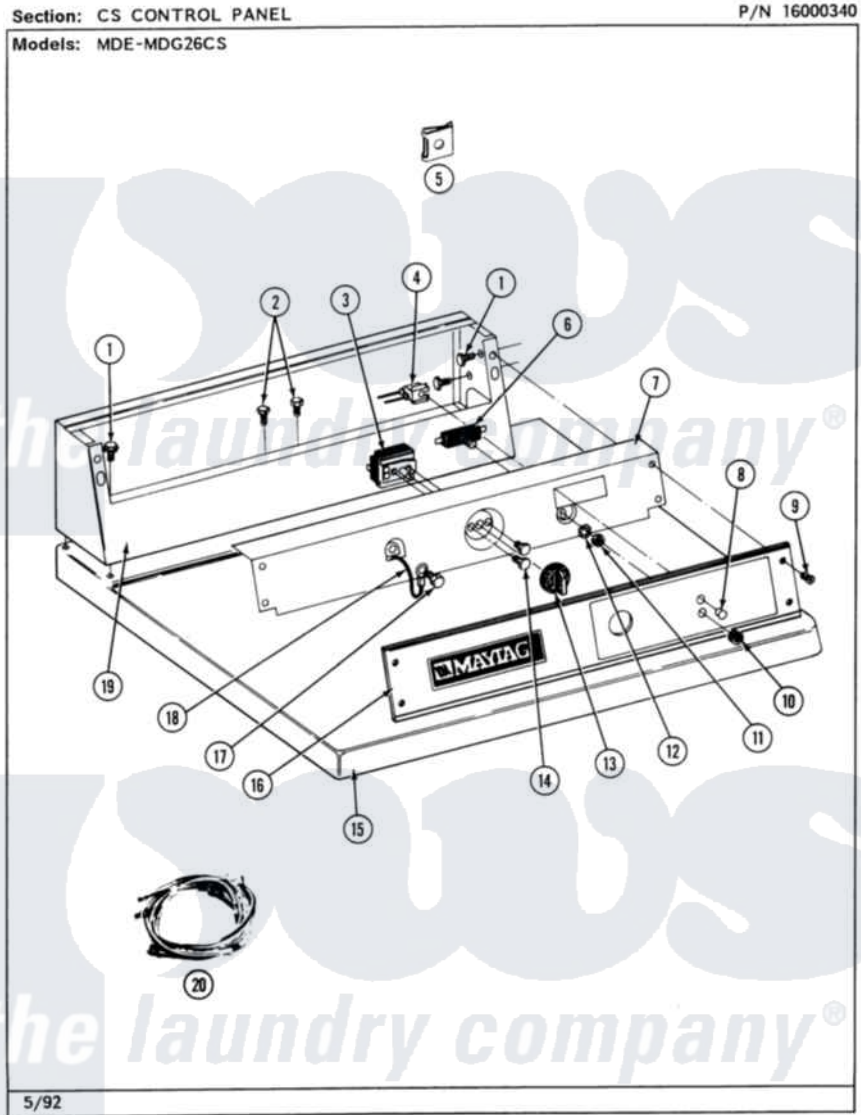

Maytag MDE26CSACW 03 - CONTROL PANEL (CS)

6

Maytag [Commercial Maytag MDE26CSACW Dryer Parts](#) Parts Diagram 03 - CONTROL PANEL (CS)
 Click on the part number to view part

Item	Original Part Number	Replaced By	Status	Part Description
001	212276	W10116760		Screw
002	211294	90767		Screw, 8A X 3/8 HeX Washer Head Tapping
003	307237	W10327105		Switch, Cycle Selection
004	Y305396		Not Available	LAMP, INDICATOR
005	215003			Fastener, Panel And Bracket
006	306940	W10149462		Switch, Push-To-Start
007	314912		Not Available	BRACKET, CONTROL PANEL (WHT)
"	NLA		Not Available	(ALM)
008	215564			Lens, Indicator Light
009	212277			Screw, No.8 X 1/2 Inch
010	Y312702			Knurled Nut, Start Switch
011	Y312706	422617		Nut
012	312751			Lockwasher, Start Switch
013	306938			Knob, Selector Switch
014	Y313588	488234		Screw 8-32 X 1/4

015	307105	Not Available	COVER, TOP ASSY. (WHT)
"	NLA	Not Available	(ALM)
016	NLA	Not Available	CONTROL PANEL
017	211252		Screw, Ground Wire
018	205810		Wire, Ground
019	NLA	Not Available	CONTROL COVER (WHT)
020	NLA	Not Available	WIRE HARNESS, MAIN
"	Y308297		Wire Harness, Main