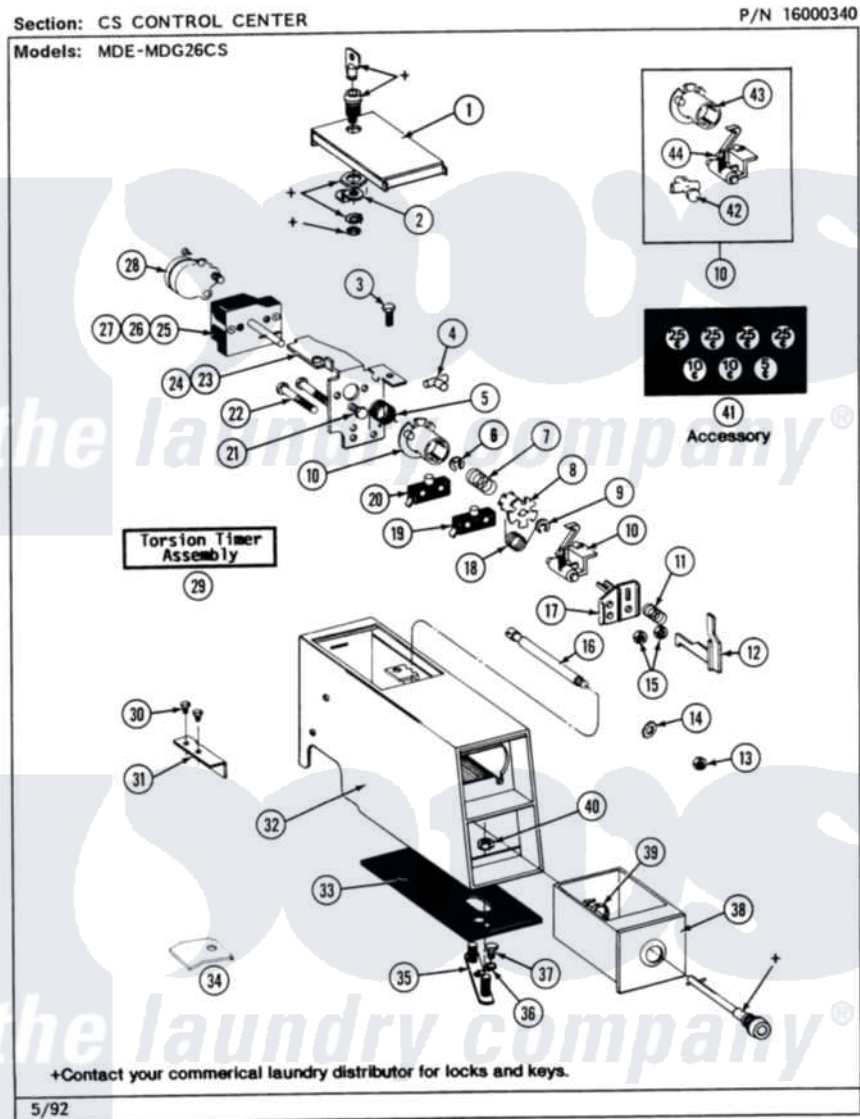

# Maytag MDE26CSACW 04 - CS CONTROL CENTER

14

Maytag [Commercial Maytag MDE26CSACW Dryer Parts](#) Parts Diagram 04 - CS CONTROL CENTER  
Click on the part number to view part

Item	Original Part Number	Replaced By	Status	Part Description
001	203188		Not Available	TIMER ACCESS DOOR (WHT)
"	203188L		Not Available	ACCESS DOOR-ALMOND
"	203188M		Not Available	ACCESS DOOR-HARVEST WHEAT
002	213750	<a href="#">W10133266</a>		Cam-Lock
003	211168	<a href="#">W10139210</a>		Screw, 8-18 X 5/16
004	<a href="#">314335</a>			Peg, Tine Adjustment
005	<a href="#">314331</a>			Spring, Torsion Return
006	<a href="#">Y312270</a>			Clip, Spring Retainer
007	<a href="#">211065</a>			Spring, Index Wheel
008	314330		Not Available	DRIVER FOR INDEX WHEEL (NOT INCLUDED W/KIT)
009	<a href="#">211790</a>			Lock Ring For Timer Shaft
010	<a href="#">306104</a>			Actuator Switch Kit
011	NLA		Not Available	HELICAL SPRING ----N
012	314337	<a href="#">33002968</a>		Slider