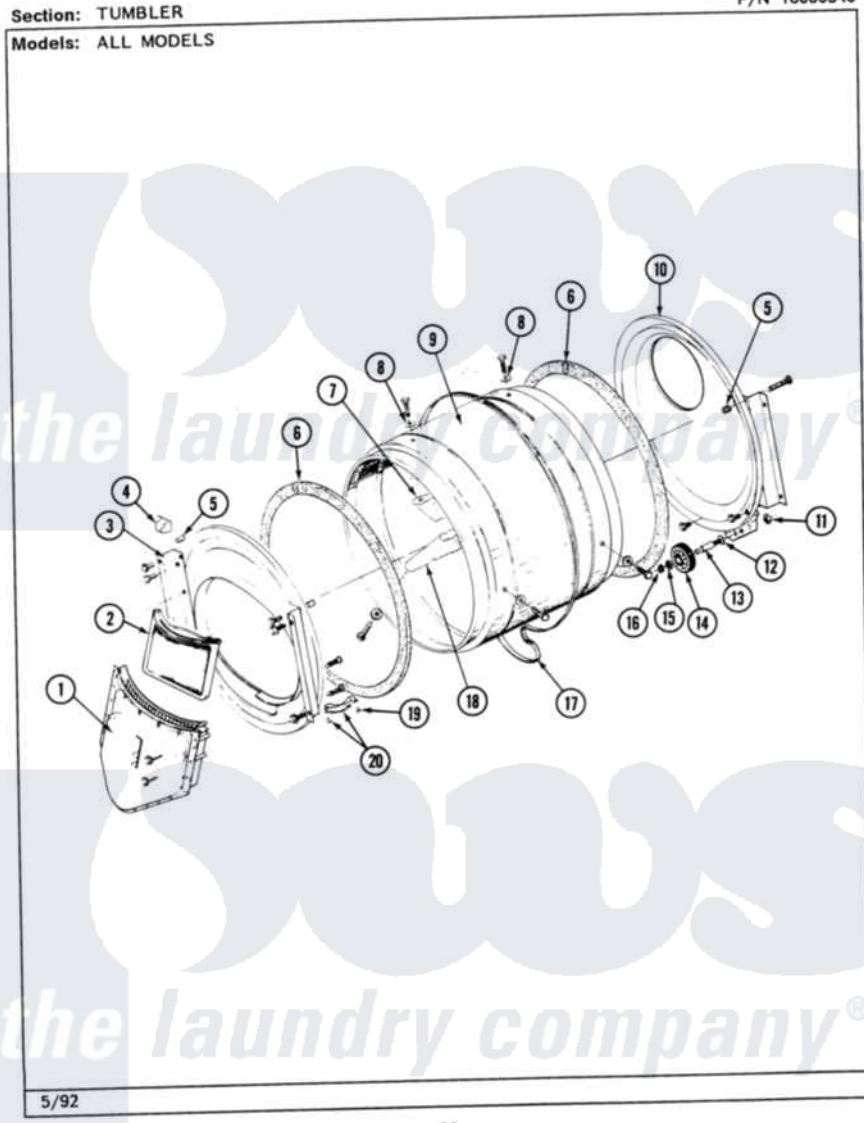

Maytag MDE26CSACW 06 - TUMBLER

P/N 16000340

26

Maytag [Commercial Maytag MDE26CSACW Dryer Parts](#) Parts Diagram 06 - TUMBLER
Click on the part number to view part

Item	Original Part Number	Replaced By	Status	Part Description
001	Y307112	33001016		Outlet Duct Assembly
"	Y314110	33002917		Screw, No.10-16
002	307108	33002970		Lint Filte
003	307109	33001179		Front, Tumbler
"	Y313561			Screw---NA
"	NLA		Not Available	SCREW
"	Y310632	1163839		Screw
004	Y310376			Clip, Door Switch Harness
005	NLA		Not Available	COVER, THREAD
006	314820			Seal, Tumbler
007	314803	33001012		Baffle
"	Y310759			Screw, Tumbler Baffles
008	314158			Washer, Baffle To Tumbler
009	306663		Not Available	TUMBLER W/BAFFLES
"	314802		Not Available	TUMBLER W/OUT BAFFLES
010	211294	90767		Screw, 8A X 3/8 HeX Washer Head Tapping

"	Y307114	33001178	Back, Tumbler
"	Y308544	33001178	Back, Tumbler
011	312538	33001443	Nut, Hex
012	Y313347	312535	Washer, Vault Mounting Brk.
013	Y312948	6-3129480	Shaft- Tumbler
014	Y303373	12001541	Drum Roller/Washer Assembly--W
015	312535		Washer, Vault Mounting Brk.
016	410233	9703438	Ring-Retrn
017	Y312959		Poly "V" Belt For Tumbler
018	314804	33001004	Baffle, Tall
"	Y310759		Screw, Tumbler Baffles
019	210720		Rivet, Bearing To Tumbler Fmt
020	306508		Tumbler Bearing Kit ---W