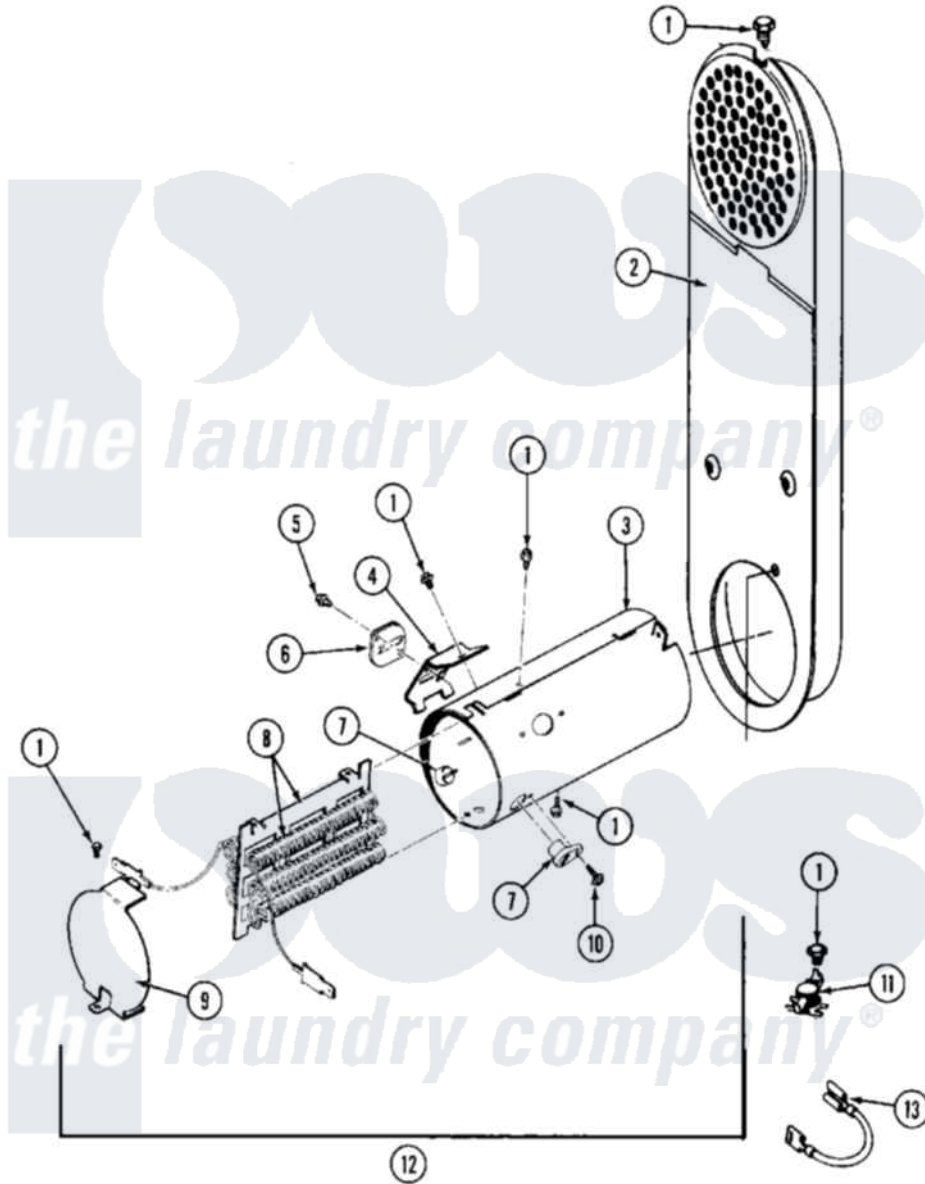

Maytag MDE26CSACW 07 - HEATER (A3 SERIES)

Maytag Commercial Maytag MDE26CSACW Dryer Parts Parts Diagram 07 - HEATER (A3 SERIES)
 Click on the part number to view part

Item	Original Part Number	Replaced By	Status	Part Description
001	211294	90767		Screw, 8A X 3/8 HeX Washer Head Tapping
002	NLA		Not Available	INLET DUCT ASSY.
003	314995			Enclosure, Heater
004	315346			Bracket, Thermal Fuse
005	NLA		Not Available	SCREW
006	307473			Fuse, Thermal
007	314998			Insulator, Terminal
008	307185	308614		Heater Sub-Assembly
009	314999			Shield, Radiant
010	NLA		Not Available	SCREW
011	303396			Thermostat, Hi-Limit
012	307179			Heater Assembly