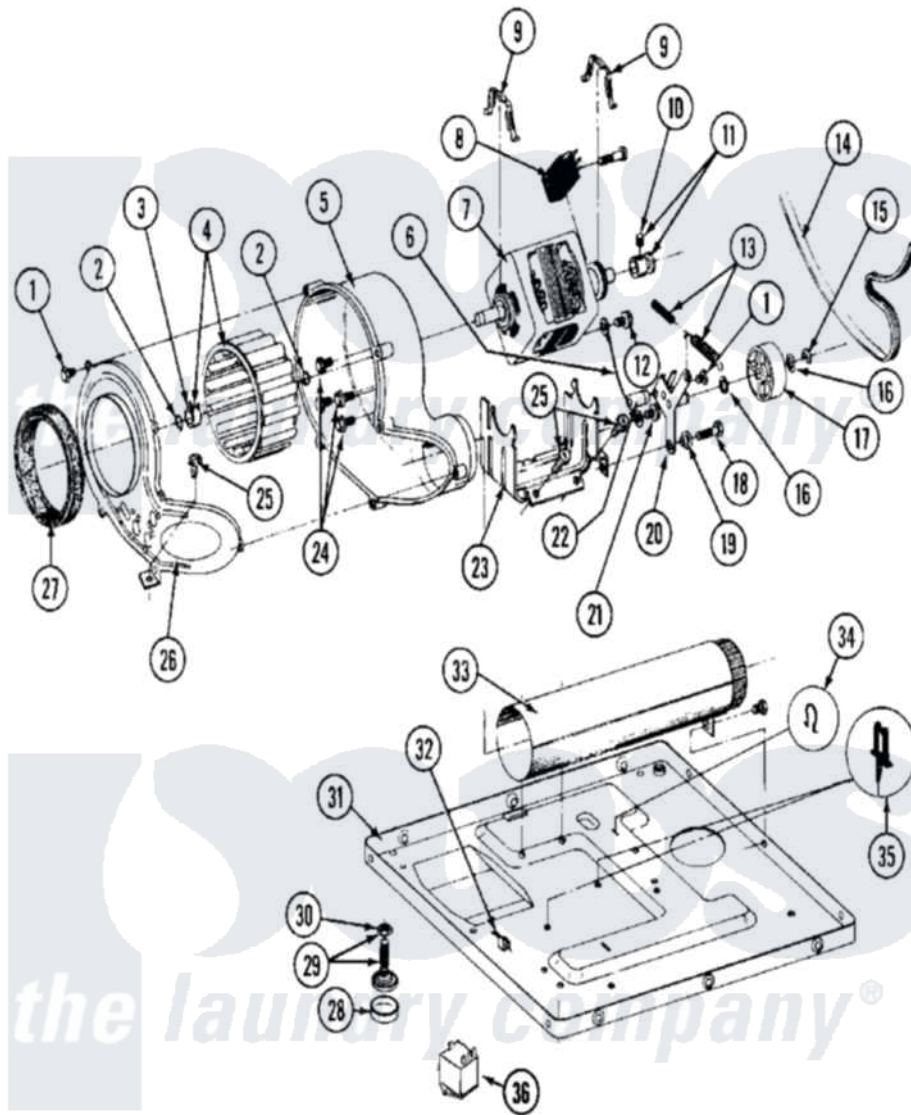

# Maytag MDE26CSACW 08 - MOTOR DRIVE, BLOWER & BASE FRAME

Maytag [Commercial Maytag MDE26CSACW Dryer Parts](#) Parts Diagram 08 - MOTOR DRIVE, BLOWER & BASE FRAME

Click on the part number to view part

Item	Original Part Number	Replaced By	Status	Part Description
001	Y312961	<a href="#">W10116751</a>		Screw
002	410233	<a href="#">9703438</a>		Ring-Retrn
003	<a href="#">312967</a>			Clamp, Blower Housing
004	<a href="#">Y303836</a>			Blower Wheel Assembly And Clamp
005	<a href="#">Y312893</a>			Housing, Blower
006	<a href="#">901220</a>			Ground Wire
007	<a href="#">Y303358</a>	<a href="#">W10410999</a>		Motor-Drive
008	306207		Not Available	(PROD. No.303358-8 & No.303358-9)
"	NLA		Not Available	SWITCH, MOTOR START-PROD.
"	Y303877		Not Available	SWITCH, MOTOR EXTERNAL START No.303358-2, No.303358-4, 303358-7
"	<a href="#">Y303879</a>			Switch, Motor External Start
009	<a href="#">Y015825</a>			Clip, Motor To Motor Support
010	<a href="#">Y053241</a>			Set Screw, Motor Pulley