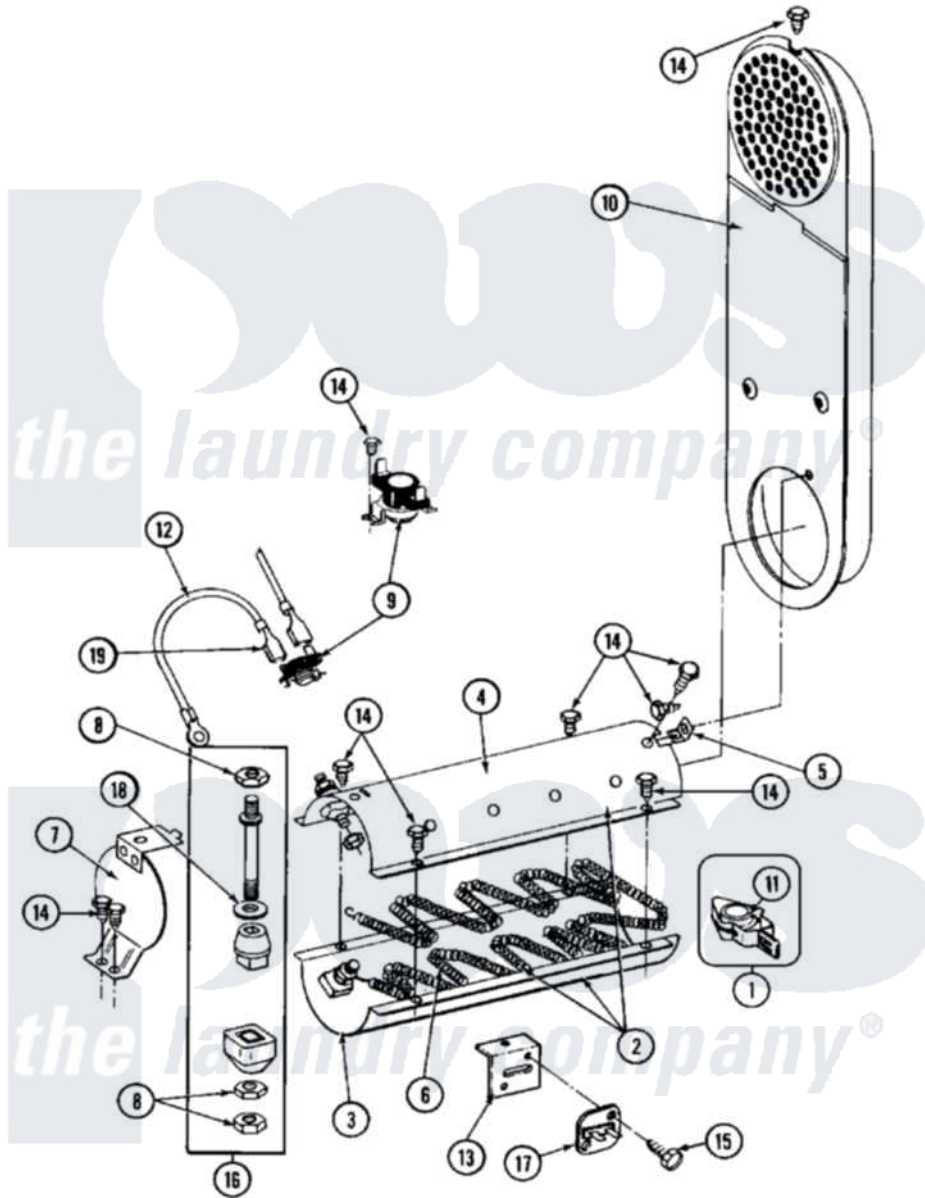

# Maytag MDE26CSACW 10 - HEATER (A0 SERIES)

Maytag Commercial Maytag MDE26CSACW Dryer Parts Parts Diagram 10 - HEATER (A0 SERIES)  
 Click on the part number to view part

Item	Original Part Number	Replaced By	Status	Part Description
001	<a href="#">Y303881</a>			Clip And Insulator Assembly
002	307470	<a href="#">Y303778</a>		Heater Assembly Complete
003	<a href="#">Y313576</a>			Heater Chamber, Bottom
004	Y313575		Not Available	HEATER CHAMBER, TOP
005	<a href="#">Y312890</a>			Retainer, Heater Chamber
006	<a href="#">Y313537</a>			Heater Element 240 Volt
007	304124		Not Available	HEATER SHIELD
008	<a href="#">311484</a>	<a href="#">112432</a>		Nut
009	<a href="#">303396</a>			Thermostat, Hi-Limit
010	NLA		Not Available	INLET DUCT ASSY.
011	<a href="#">Y313270</a>			Insulator For Heater Elemen
012	<a href="#">Y304693</a>			Jumper Wire
013	<a href="#">315046</a>			MOUNTING BRACKET
014	<a href="#">211294</a>	<a href="#">90767</a>		Screw, 8A X 3/8 HeX Washer Head Tapping
015	NLA		Not Available	SCREW
016	<a href="#">Y304596</a>			Terminal Insulator Assembly

017 [307473](#)

Fuse, Thermal

018 [311093](#)

Washer, Terminal Connection

019 [210745](#)

Wire Terminal