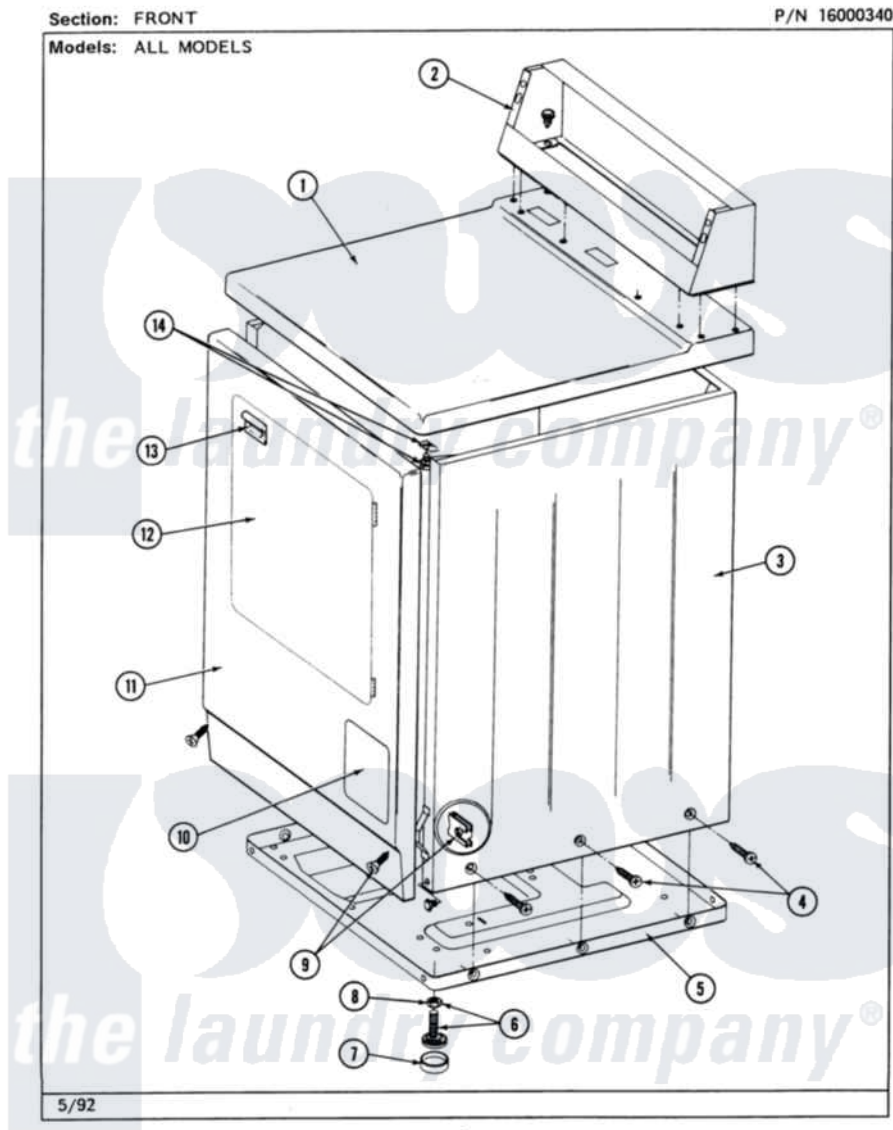

# Maytag MDE26CSADG 01 - FRONT

Maytag Commercial Maytag MDE26CSADG Dryer Parts Parts Diagram 01 - FRONT  
Click on the part number to view part

Item	Original Part Number	Replaced By	Status	Part Description
001	<a href="#">307104</a>			Top Cover Assembly
"	NLA		Not Available	(ALM)
002	212276	<a href="#">W10116760</a>		Screw
"	NLA		Not Available	CONTROL COVER (WHT)
003	NLA		Not Available	CABINET (WHT)
"	Y310632	<a href="#">1163839</a>		Screw
004	<a href="#">213007</a>			Xfor Cabinet See Cabinet, Back
005	Y303361		Not Available	BASE ASSY. (UPPER & LOWER)
006	<a href="#">Y305086</a>			Adjustable Leg And Nut
007	<a href="#">Y314137</a>			Foot, Rubber
008	<a href="#">Y052740</a>	<a href="#">62739</a>		Nut, Lock
009	<a href="#">204439</a>			Screw And Fstner Assembly
010	302542		Not Available	PART NOT USED. (DG ONLY)
"	302542L		Not Available	PART NOT USED. (DG ONLY)
"	302542M		Not Available	ACCESS DOOR-HARVEST

		Not Available	WHEAT
"	NLA	Not Available	ACCESS DOOR (WHT)
011	NLA	Not Available	PANEL, FRONT (WHT)
012	308061	Not Available	DOOR ASSY. COMPLETE (WHT)
"	NLA	Not Available	(ALM)
013	<a href="#">314946</a>		Handle White
"	<a href="#">314972</a>		Handle Door ALM
"	NLA	Not Available	(H. WHEAT)
014	<a href="#">204445</a>		Screw And Fastener Assembly