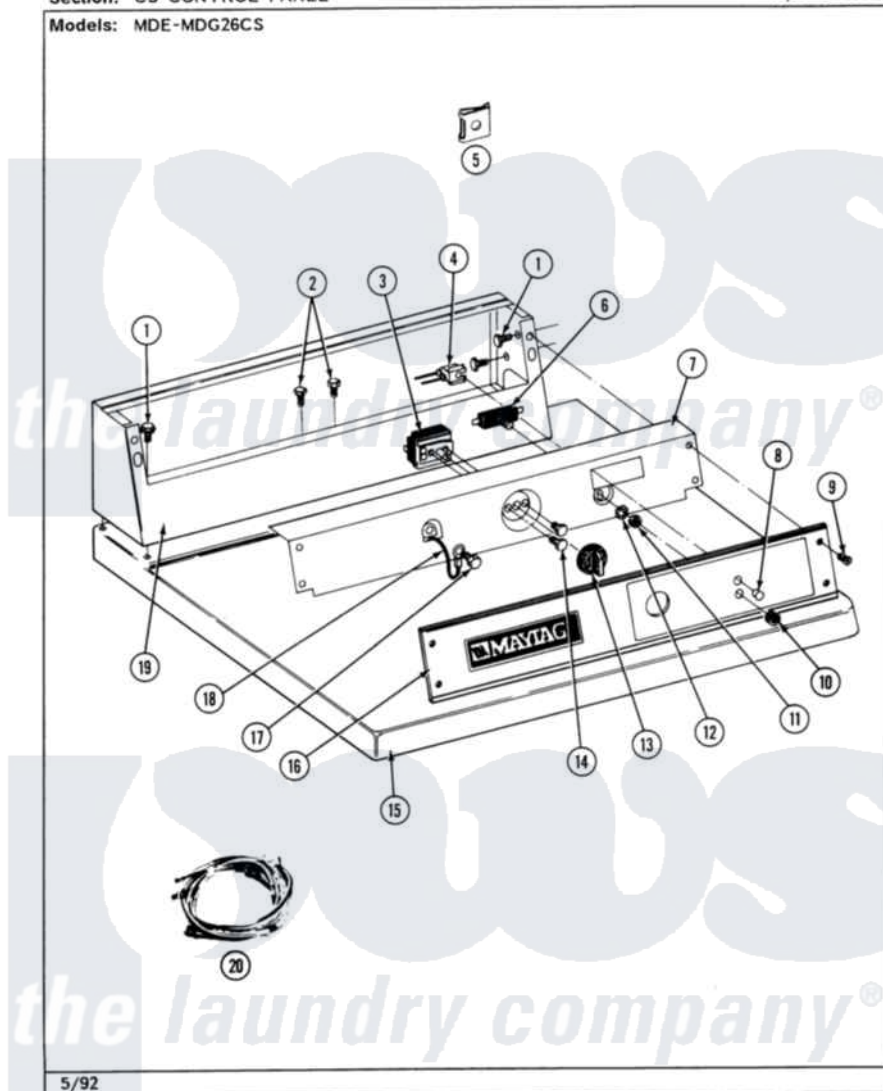

Maytag MDE26CSADG 03 - CS CONTROL PANEL

Section: CS CONTROL PANEL

P/N 16000340

Models: MDE-MDG26CS

5/92

6

Maytag [Commercial Maytag MDE26CSADG Dryer Parts](#) Parts Diagram 03 - CS CONTROL PANEL

[Click on the part number to view part](#)

Item	Original Part Number	Replaced By	Status	Part Description
001	212276	W10116760		Screw
002	211294	90767		Screw, 8A X 3/8 HeX Washer Head Tapping
003	307237	W10327105		Switch, Cycle Selection
004	Y305396		Not Available	LAMP, INDICATOR
005	215003			Fastener, Panel And Bracket
006	306940	W10149462		Switch, Push-To-Start
007	314912		Not Available	BRACKET, CONTROL PANEL (WHT)
"	NLA		Not Available	(ALM)
008	215564			Lens, Indicator Light
009	212277			Screw, No.8 X 1/2 Inch
010	Y312702			Knurled Nut, Start Switch
011	Y312706	422617		Nut
012	312751			Lockwasher, Start Switch
013	306938			Knob, Selector Switch
014	Y313588	488234		Screw 8-32 X 1/4

015	307105	Not Available	COVER, TOP ASSY. (WHT)
"	NLA	Not Available	(ALM)
016	NLA	Not Available	CONTROL PANEL
017	211252		Screw, Ground Wire
018	205810		Wire, Ground
019	NLA	Not Available	CONTROL COVER (WHT)
020	307280		Harness, Wire
"	Y308315		WIRE HARNESS---NA