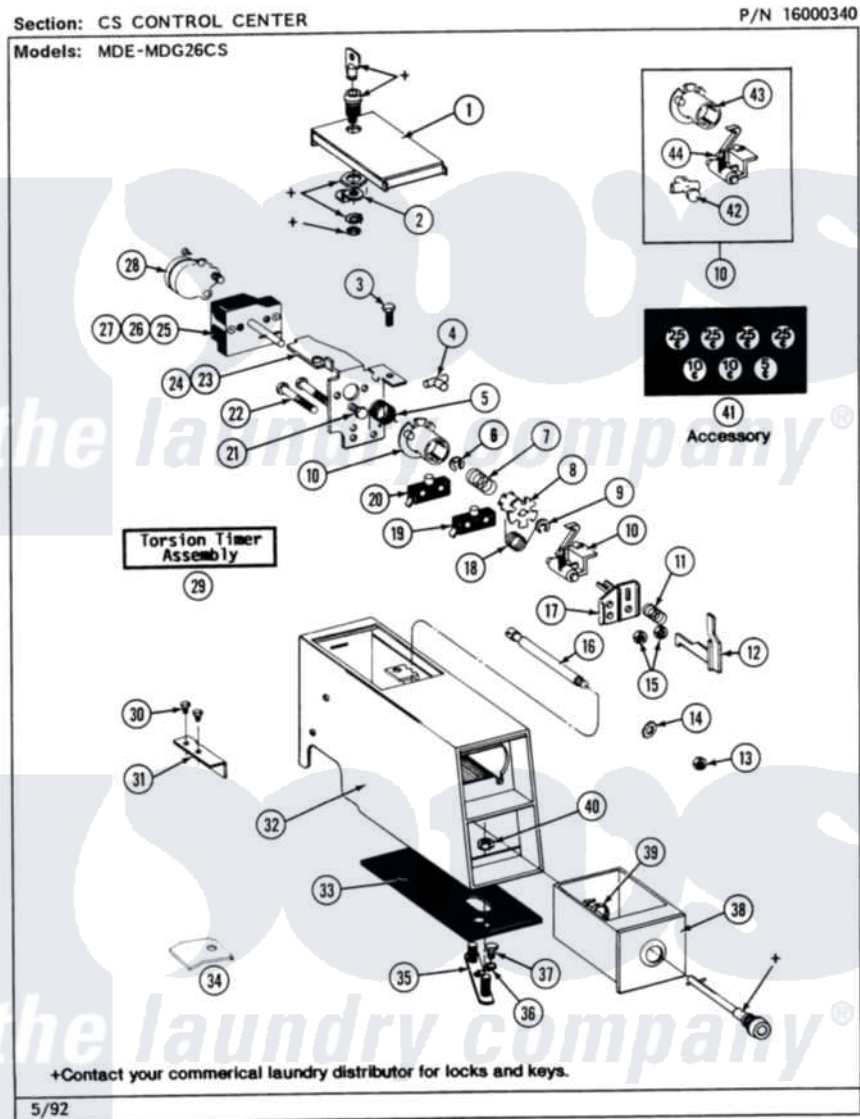

# Maytag MDE26CSADG 04 - CS CONTROL CENTER

14

Maytag [Commercial Maytag MDE26CSADG Dryer Parts](#) Parts Diagram 04 - CS CONTROL CENTER  
 Click on the part number to view part

Item	Original Part Number	Replaced By	Status	Part Description
001	203188		Not Available	TIMER ACCESS DOOR (WHT)
"	203188L		Not Available	ACCESS DOOR-ALMOND
"	203188M		Not Available	ACCESS DOOR-HARVEST WHEAT
002	213750	<a href="#">W10133266</a>		Cam-Lock
003	211168	<a href="#">W10139210</a>		Screw, 8-18 X 5/16
004	<a href="#">314335</a>			Peg, Tine Adjustment
005	<a href="#">314331</a>			Spring, Torsion Return
006	<a href="#">Y312270</a>			Clip, Spring Retainer
007	<a href="#">211065</a>			Spring, Index Wheel
008	314330		Not Available	DRIVER FOR INDEX WHEEL (NOT INCLUDED W/KIT)
009	<a href="#">211790</a>			Lock Ring For Timer Shaft
010	<a href="#">306104</a>			Actuator Switch Kit
011	NLA		Not Available	HELICAL SPRING ----N
012	314337	<a href="#">33002968</a>		Slider