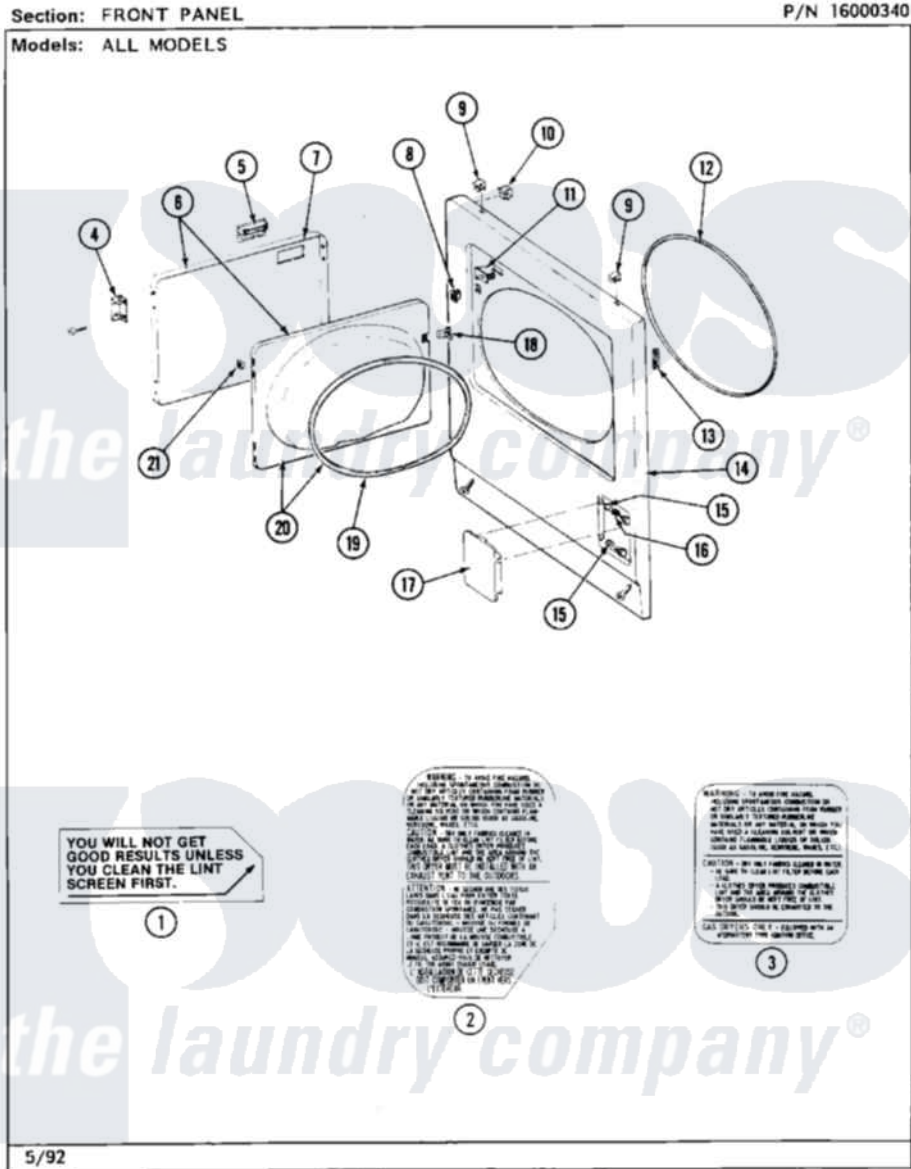

# Maytag MDE26CSADG 05 - FRONT PANEL

24

Maytag [Commercial Maytag MDE26CSADG Dryer Parts](#) Parts Diagram 05 - FRONT PANEL  
Click on the part number to view part

Item	Original Part Number	Replaced By	Status	Part Description
001	<a href="#">Y313340</a>			LABEL, LINT SCREEN INSTRUCTION
002	314941		Not Available	LABEL, INSTRUCTION
003	NLA		Not Available	INSTRUCTION LABEL
004	307099	<a href="#">33001230</a>		Hinge, Door
"	<a href="#">Y314062</a>			Screw, Door Hinge And Panel
005	312960	<a href="#">489355</a>		Screw, 8 X 1/2
"	<a href="#">314946</a>			Handle White
"	<a href="#">314972</a>			Handle Door ALM
"	NLA		Not Available	(H. WHEAT)
006	NLA		Not Available	(ALM)
"	Y307111		Not Available	DOOR ASSY. COMPLETE (WHT)
007	<a href="#">314966</a>			Panel, Outer
"	NLA		Not Available	(ALM)
008	<a href="#">306436</a>			Door Latch Kit--W
009	212982	<a href="#">22001650</a>		Fastener, Spring

010	<a href="#">Y310376</a>			Clip, Door Switch Harness
011	<a href="#">Y305753</a>	<a href="#">W10169313</a>		Switch-Dor
012	<a href="#">314937</a>			Seal, Front Panel
013	<a href="#">Y313907</a>			Fastener, Twin
014	<a href="#">204439</a>			Screw And Fstner Assembly
"	NLA		Not Available	PANEL, FRONT (WHT)
015	212949	<a href="#">22001866</a>		Screw, Relay
"	312301		Not Available	BUSHING FOR ACCESS STUD
"	NLA		Not Available	BUSHING, ACCESS STUD
016	<a href="#">312369</a>			Sleeve, Access Panel Stud Part Not Used
017	302542		Not Available	PART NOT USED. (DG ONLY)
"	302542L		Not Available	PART NOT USED. (DG ONLY)
"	302542M		Not Available	ACCESS DOOR-HARVEST WHEAT
"	NLA		Not Available	ACCESS DOOR (WHT)
018	314936	<a href="#">33001305</a>		Strike, Door
"	314944	<a href="#">33001305</a>		Strike, Door
019	314935	<a href="#">33001192</a>		Seal, Door
020	307098		Not Available	DOOR, INNER (W/SEAL)
021	<a href="#">Y313910</a>			Clip, Door Liner To Outer Panel