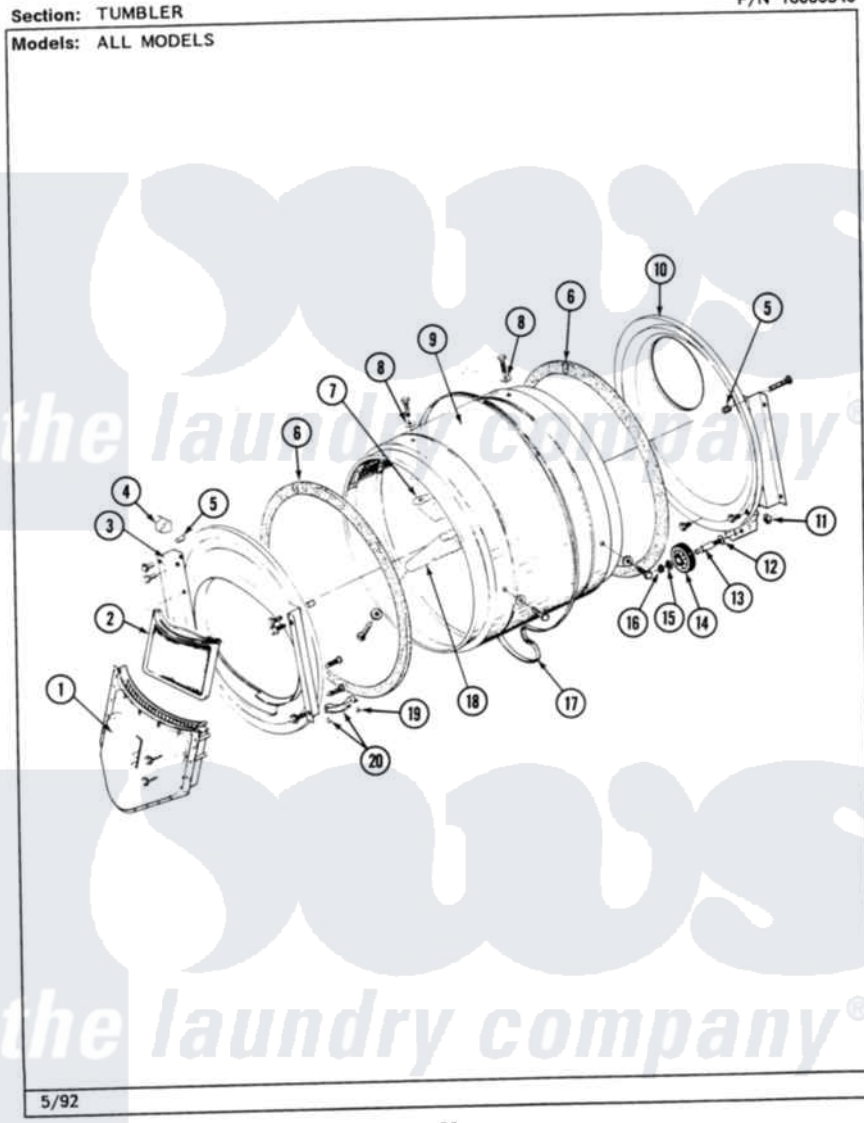

Maytag MDE26CSADG 06 - TUMBLER

P/N 16000340

26

Maytag [Commercial Maytag MDE26CSADG Dryer Parts](#) Parts Diagram 06 - TUMBLER
Click on the part number to view part

Item	Original Part Number	Replaced By	Status	Part Description
001	Y307112	33001016		Outlet Duct Assembly
"	Y314110	33002917		Screw, No.10-16
002	307108	33002970		Lint Filte
003	307109	33001179		Front, Tumbler
"	Y313561			Screw---NA
"	NLA		Not Available	SCREW
"	Y310632	1163839		Screw
004	Y310376			Clip, Door Switch Harness
005	NLA		Not Available	COVER, THREAD
006	314820			Seal, Tumbler
007	314803	33001012		Baffle
"	Y310759			Screw, Tumbler Baffles
008	314158			Washer, Baffle To Tumbler
009	306663		Not Available	TUMBLER W/BAFFLES
"	314802		Not Available	TUMBLER W/OUT BAFFLES
010	211294	90767		Screw, 8A X 3/8 HeX Washer Head Tapping

"	Y307114	33001178	Back, Tumbler
"	Y308544	33001178	Back, Tumbler
011	312538	33001443	Nut, Hex
012	Y313347	312535	Washer, Vault Mounting Brk.
013	Y312948	6-3129480	Shaft- Tumbler
014	Y303373	12001541	Drum Roller/Washer Assembly--W
015	312535		Washer, Vault Mounting Brk.
016	410233	9703438	Ring-Retrn
017	Y312959		Poly "V" Belt For Tumbler
018	314804	33001004	Baffle, Tall
"	Y310759		Screw, Tumbler Baffles
019	210720		Rivet, Bearing To Tumbler Fmt
020	306508		Tumbler Bearing Kit ---W