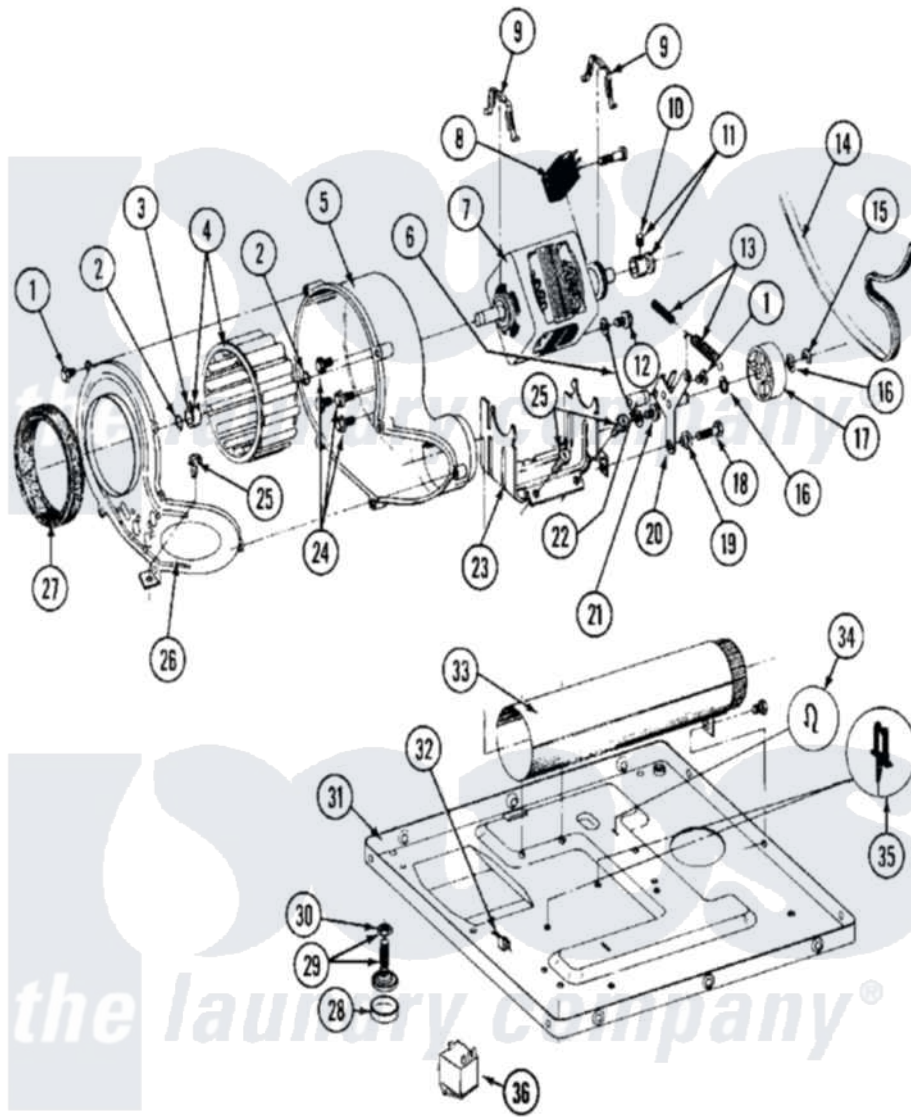

Maytag MDE26CSADG 08 - MOTOR DRIVE, BLOWER & BASE FRAME

Maytag [Commercial Maytag MDE26CSADG Dryer Parts](#) Parts Diagram 08 - MOTOR DRIVE, BLOWER & BASE FRAME

Click on the part number to view part

Item	Original Part Number	Replaced By	Status	Part Description
001	Y312961	W10116751		Screw
002	410233	9703438		Ring-Retrn
003	312967			Clamp, Blower Housing
004	Y303836			Blower Wheel Assembly And Clamp
005	Y312893			Housing, Blower
006	901220			Ground Wire
007	Y303358	W10410999		Motor-Drive
008	306207		Not Available	(PROD. No.303358-8 & No.303358-9)
"	NLA		Not Available	SWITCH, MOTOR START-PROD.
"	Y303877		Not Available	SWITCH, MOTOR EXTERNAL START No.303358-2, No.303358-4, 303358-7
"	Y303879			Switch, Motor External Start
009	Y015825			Clip, Motor To Motor Support
010	Y053241			Set Screw, Motor Pulley

011	Y305185	6-3051850	Pulley- MO
012	910343	488234	Screw 8-32 X 1/4
013	Y303945		IDLER SPRING ASSY. W/PLUG
014	Y312959		Poly "V" Belt For Tumbler
015	312958	354987	Ring, Retaining
016	Y312527		Washer, Idler Shaft
017	Y303705	6-3037050	Pulley- ID
018	Y014874		Screw, Idler Arm And Sleeve
019	Y312894	315772	Sleeve, Idler Arm
020	Y303363	6-3033630	Idler Arm
021	211294	90767	Screw, 8A X 3/8 HeX Washer Head Tapping
022	Y313582	W10116756	Spacer
023	NLA	Not Available	SUPPORT, MOTOR
024	Y310632	1163839	Screw
025	Y313561		Screw----NA
026	314778	Not Available	COVER, BLOWER HOUSING
027	Y312901		Seal, Housing Cover
028	210684		Foot, Adjustable Leg
029	Y302699	22003428	Leg, Adjustable
030	210385		Lock Nut For Adjustable Leg
031	Y303361	Not Available	BASE ASSY. (UPPER & LOWER)
032	Y310376		Clip, Door Switch Harness
033	Y303442		EXHAUST DUCT ASSEMBLY
034	410490		Spring, Retainer Wire Harness
035	Y313262	W10116752	Retainer-
036	306199		Relay, Heater