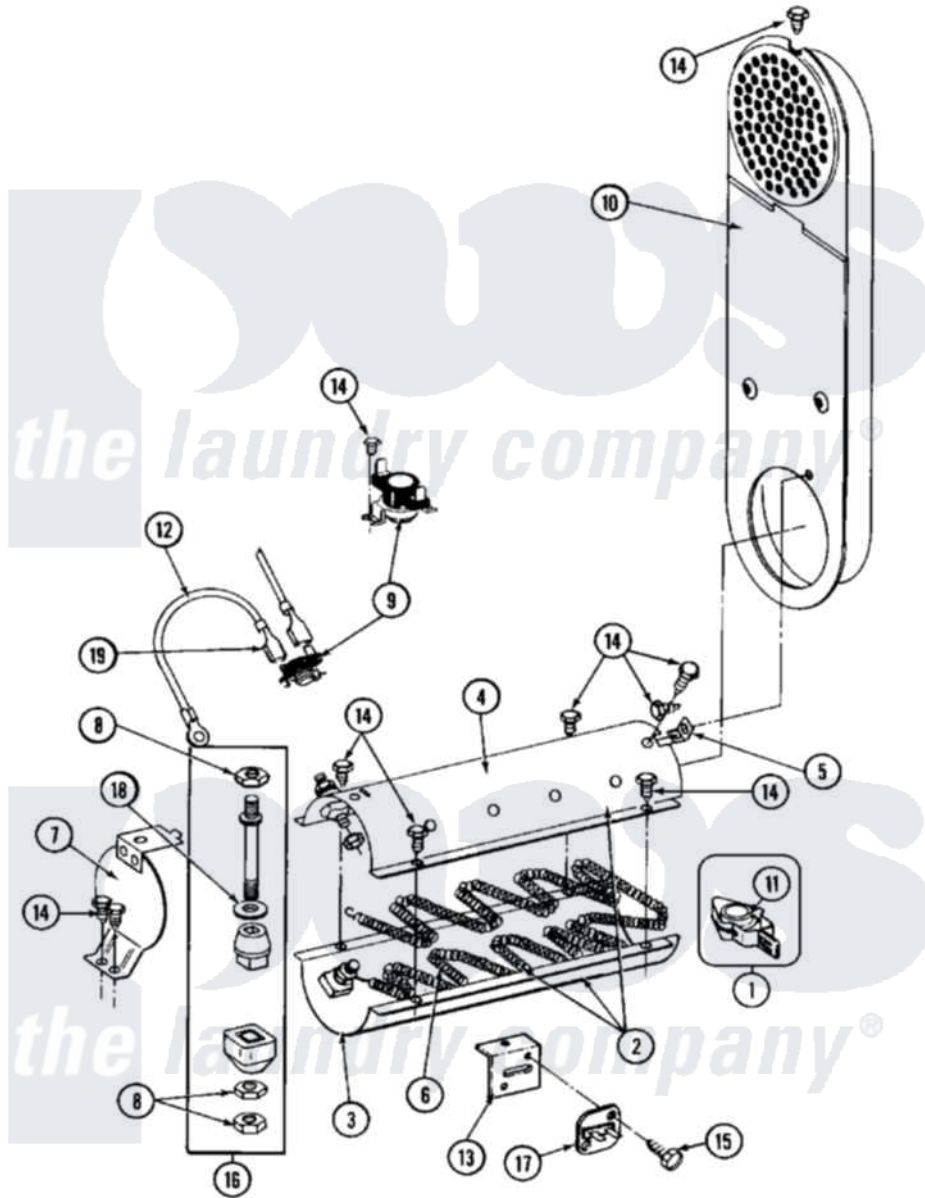

Maytag MDE26CSADG 10 - HEATER (A0 SERIES)

Maytag Commercial Maytag MDE26CSADG Dryer Parts Parts Diagram 10 - HEATER (A0 SERIES)
 Click on the part number to view part

Item	Original Part Number	Replaced By	Status	Part Description
001	Y303881			Clip And Insulator Assembly
002	307470	Y303778		Heater Assembly Complete
003	Y313576			Heater Chamber, Bottom
004	Y313575		Not Available	HEATER CHAMBER, TOP
005	Y312890			Retainer, Heater Chamber
006	Y313538			Heater Element 240 Volt
007	304124		Not Available	HEATER SHIELD
008	311484	112432		Nut
009	303896			Hi-Limit Thermostat-Canada
010	NLA		Not Available	INLET DUCT ASSY.
011	Y313270			Insulator For Heater Elemen
012	Y304693			Jumper Wire
013	315046			MOUNTING BRACKET
014	211294	90767		Screw, 8A X 3/8 HeX Washer Head Tapping
015	NLA		Not Available	SCREW
016	Y304596			Terminal Insulator Assembly

017 [307473](#)

Fuse, Thermal

018 [311093](#)

Washer, Terminal Connection

019 [210745](#)

Wire Terminal